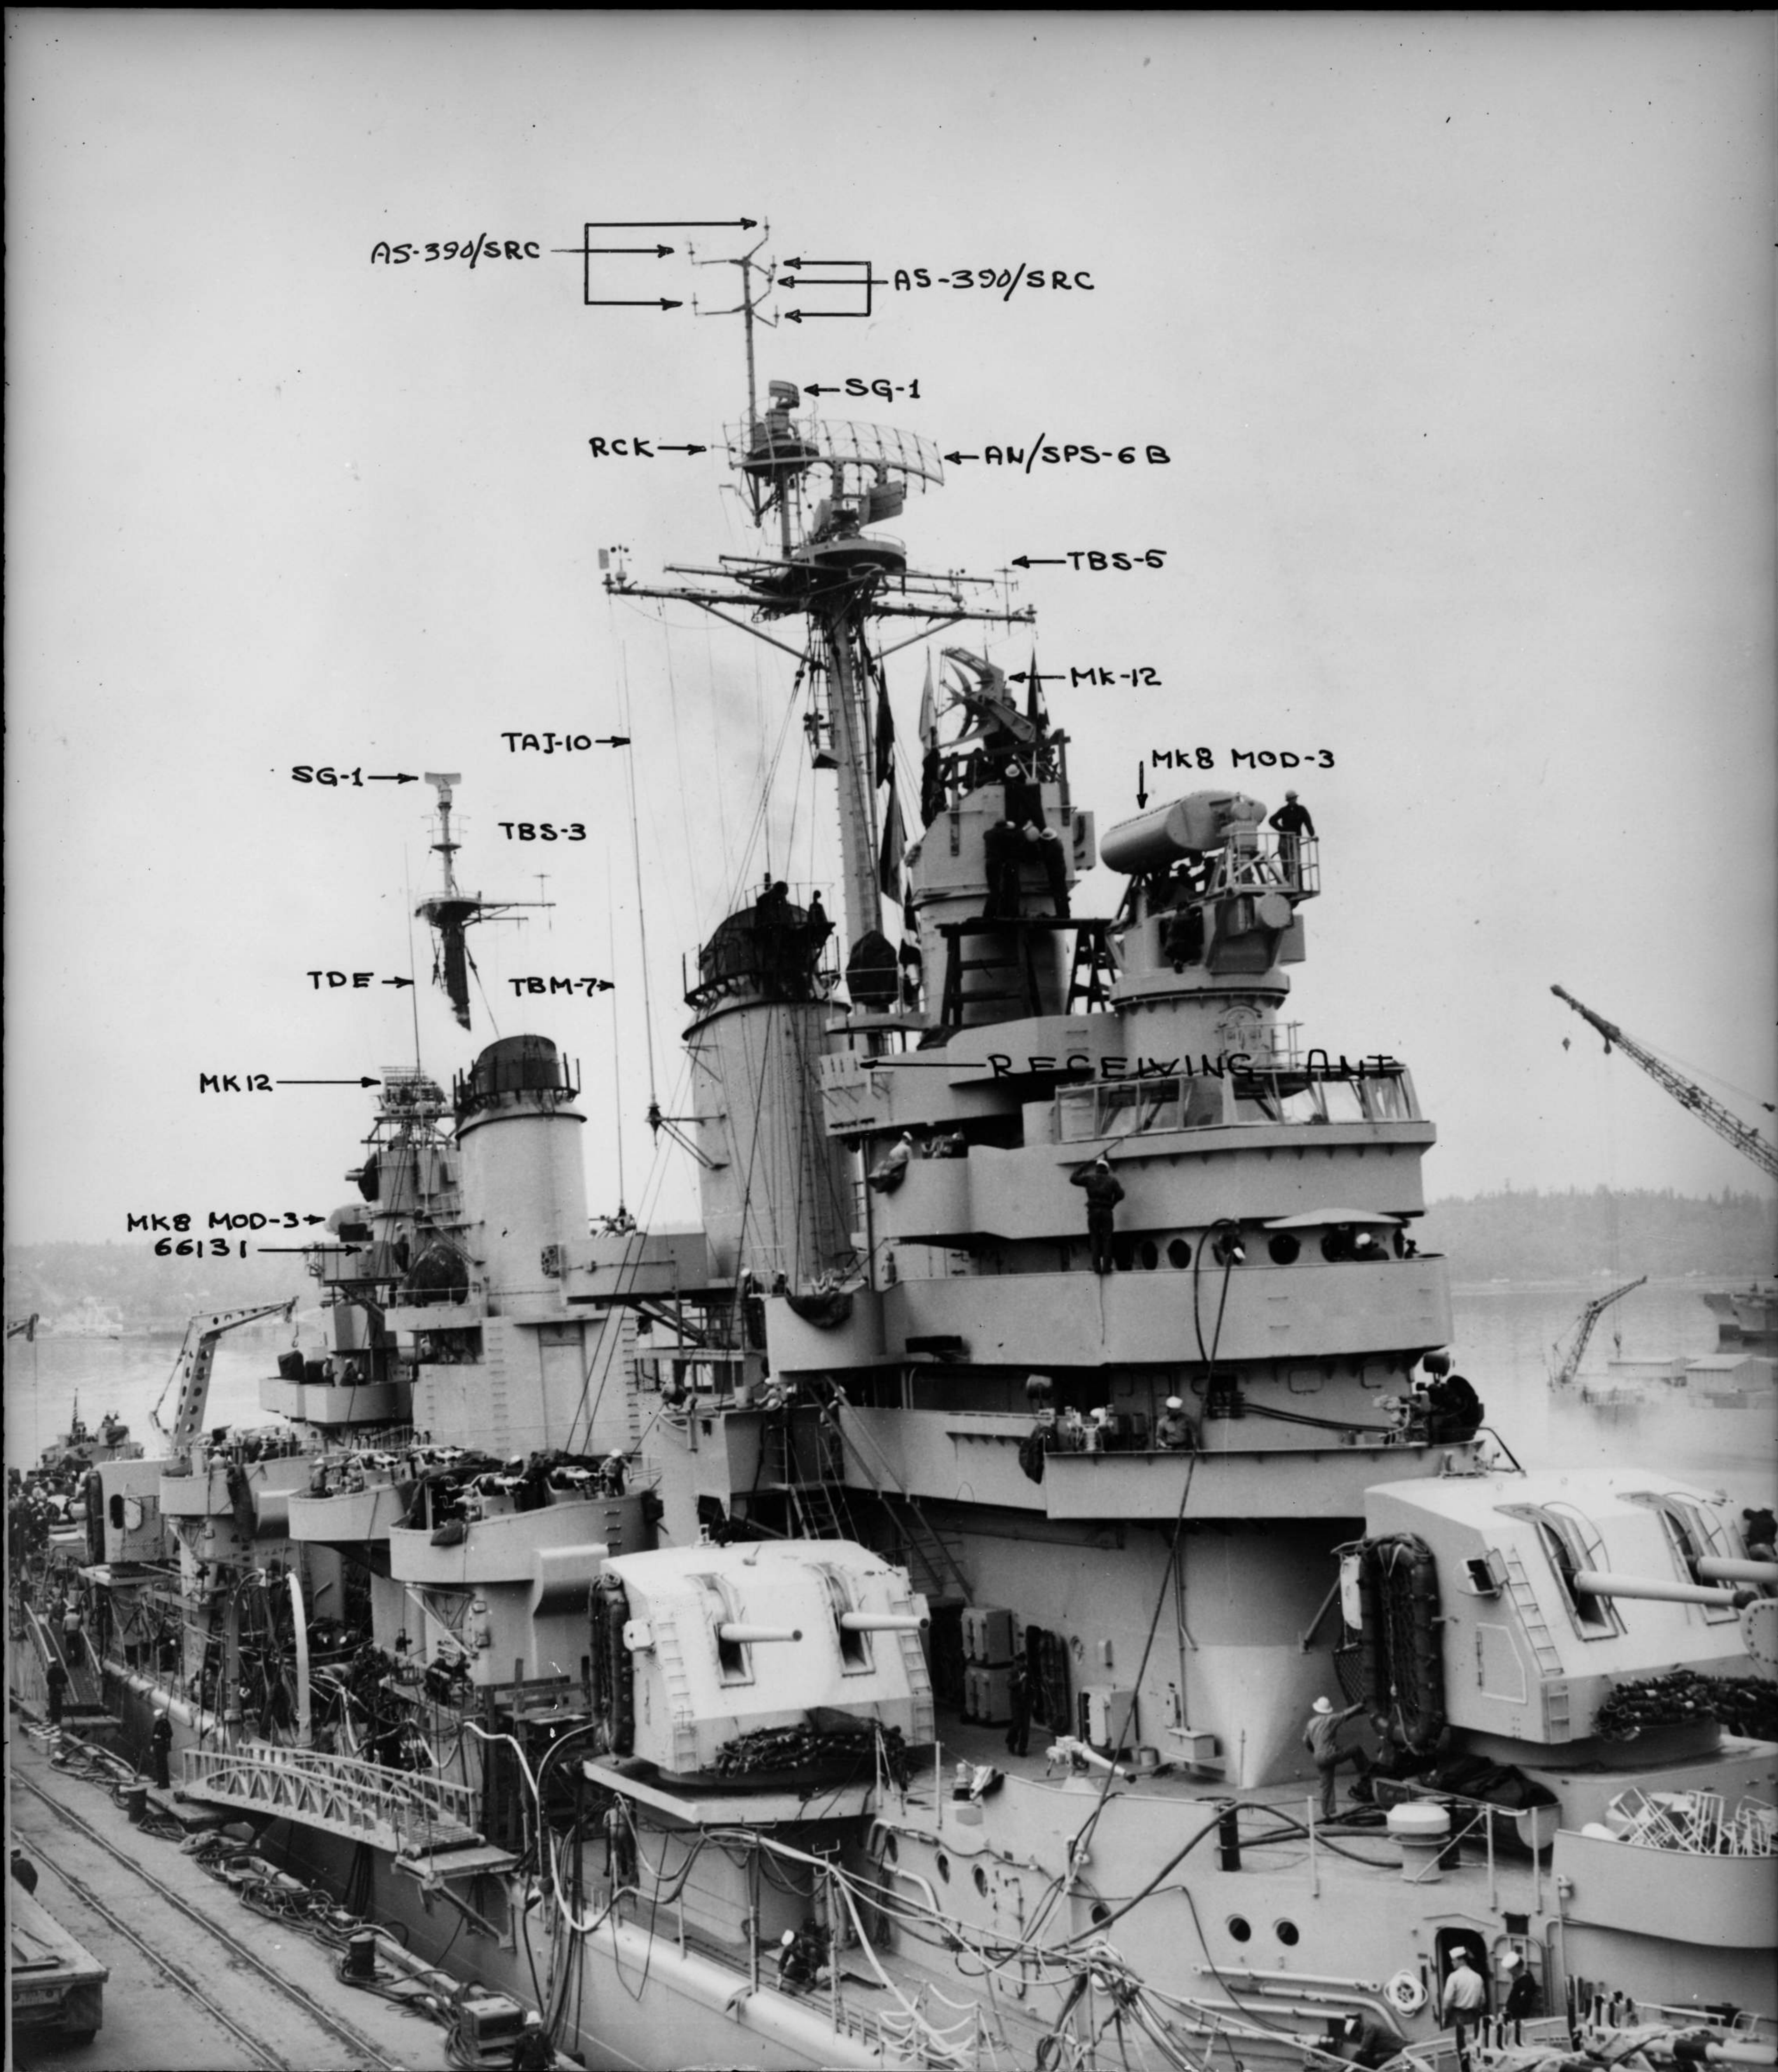

AS-390/SRC

AS-390/SRC

SG-1

RCK

AN/SPS-6B

TBS-5

MK-12

TAJ-10

MK8 MOD-3

SG-1

TBS-3

TDE

TBM-7

MK12

RECEIVING ANT

MK8 MOD-3

66131

USS ZUMWALT (DD-963) - 6 JUNE 1952

USS ZUMWALT (DD-963)

RADAR/RADAR ANTENNA (0171)

STARBOARD VIEW (0171)

(REF: US NAVY ARCHIVE (7-44))

BS 146779