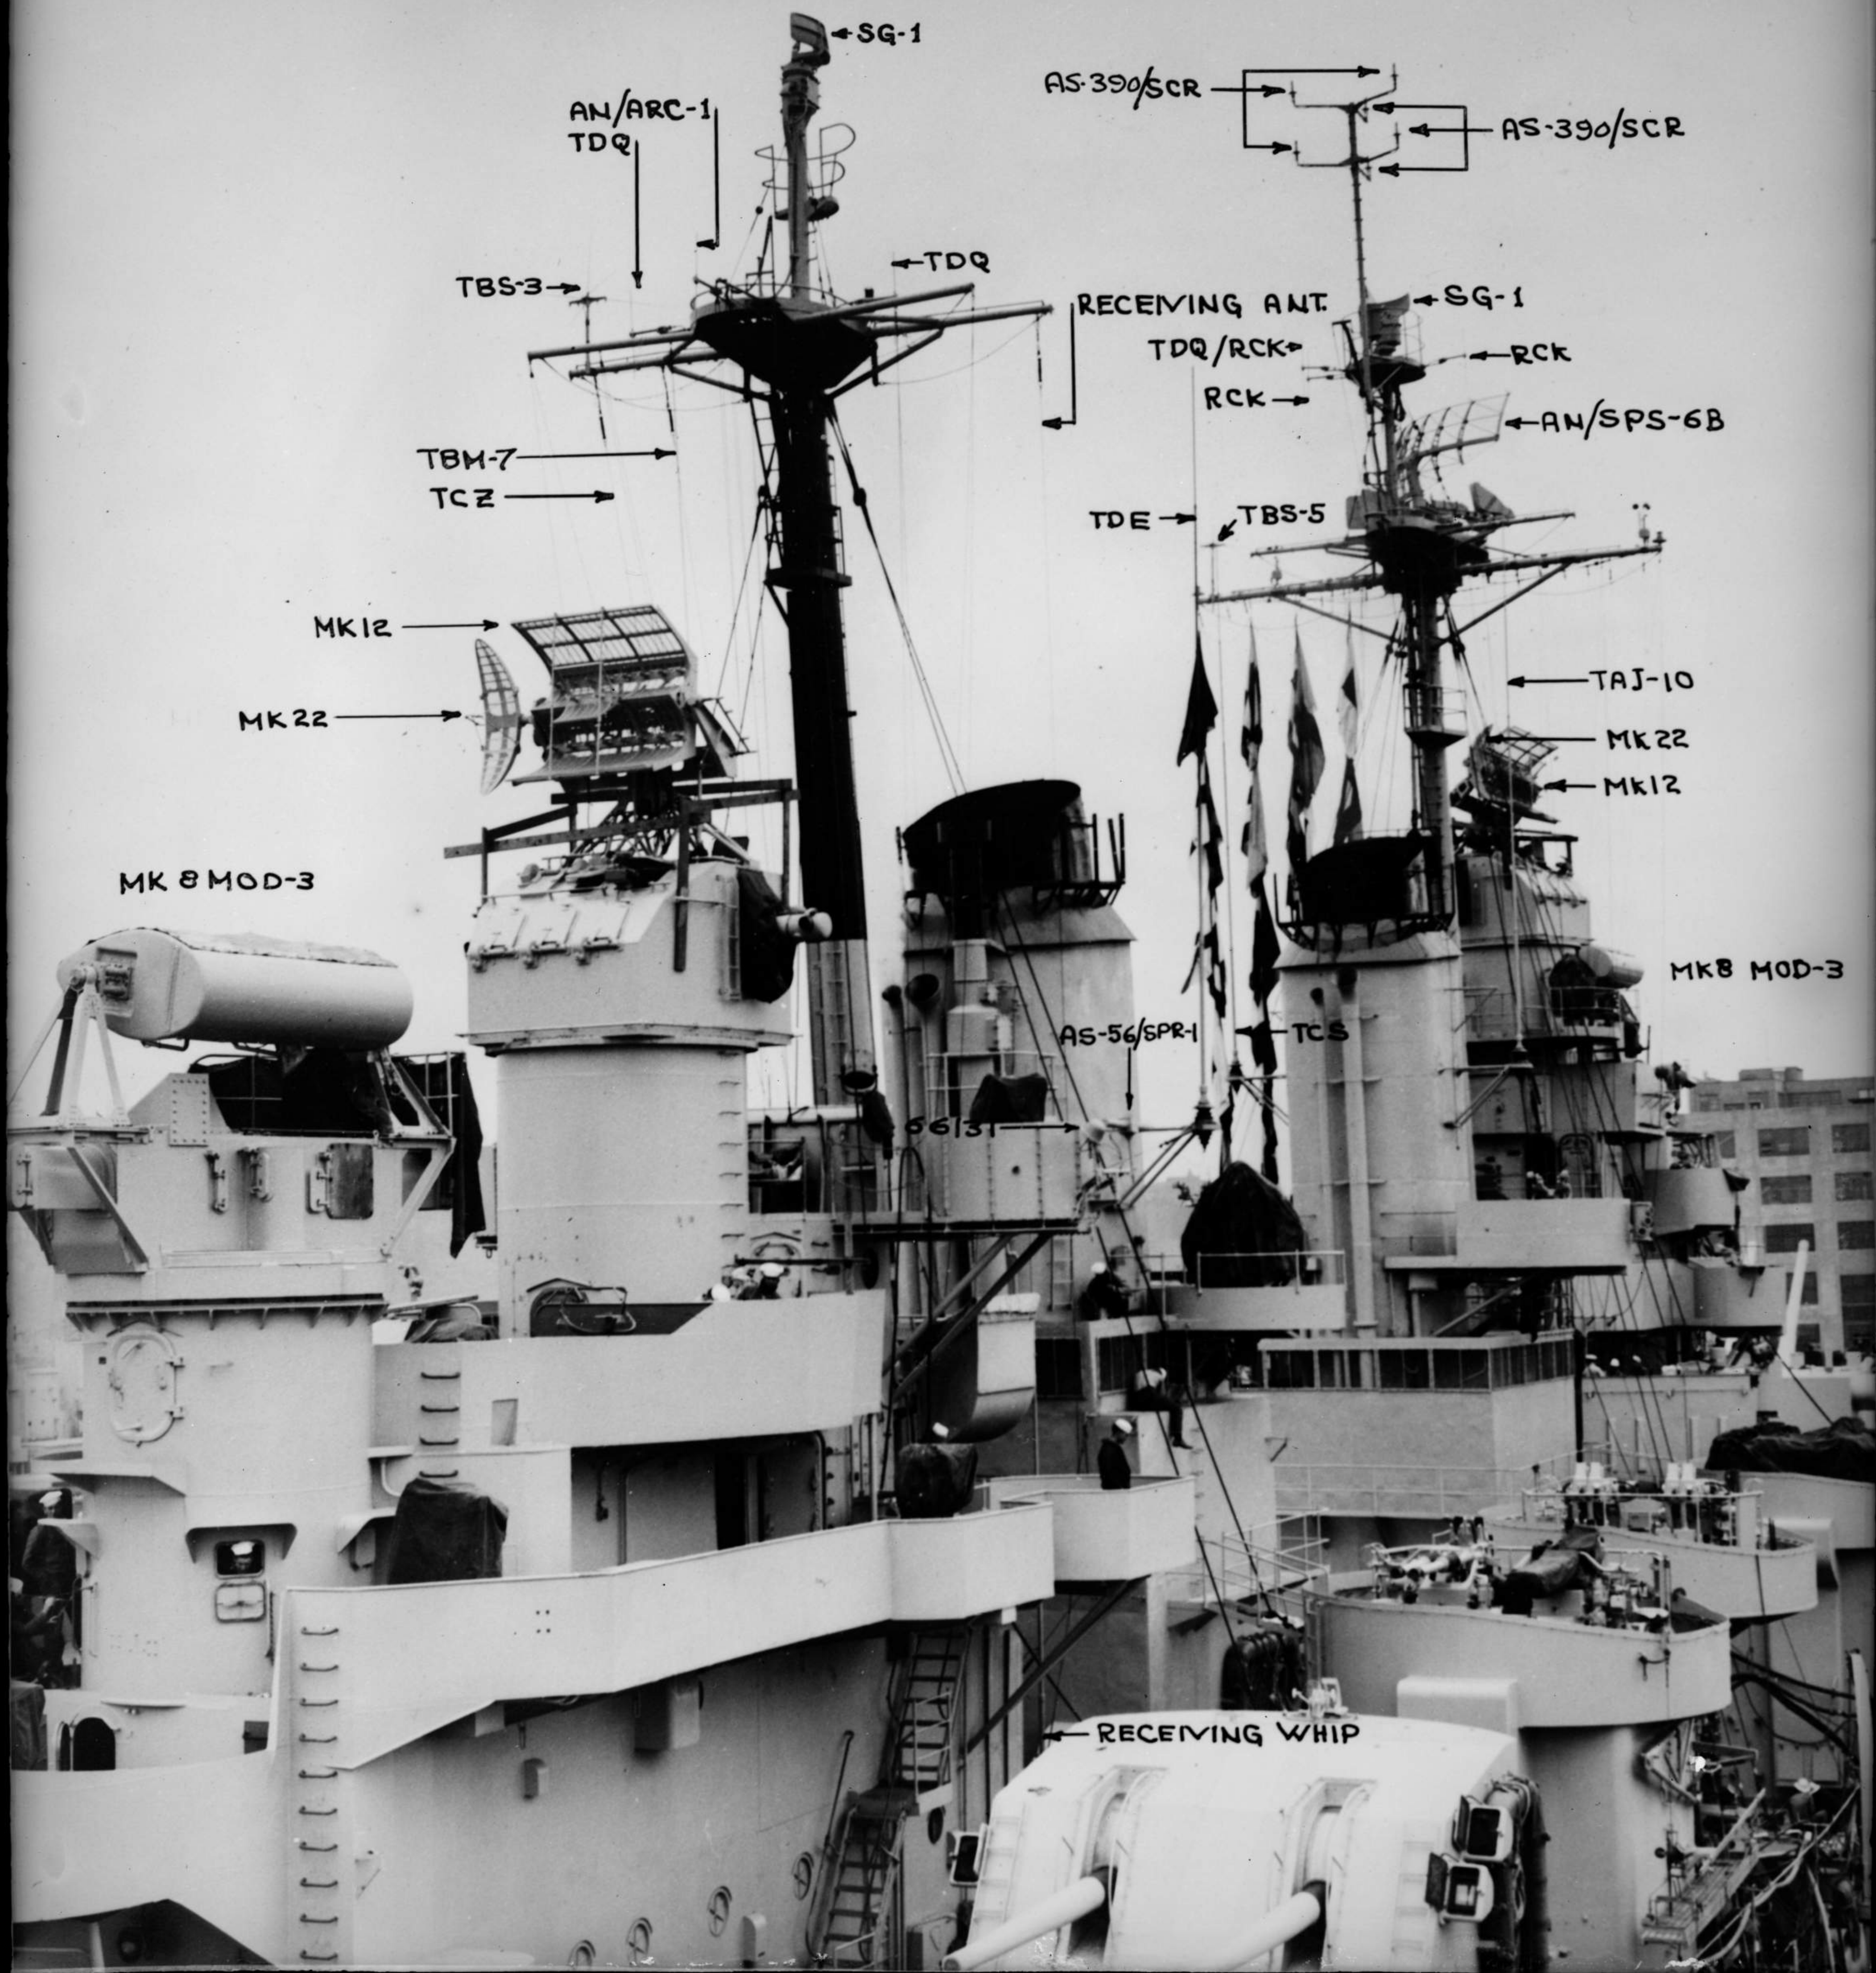

← SG-1

AN/ARC-1
TDQ

AS-390/SCR

AS-390/SCR

TBS-3

← TDQ

RECEIVING ANT.
TDQ/RCK
RCK

← SG-1

← RCK

← AN/SPS-6B

TBM-7

TCZ

TDE

TBS-5

MK12

MK22

← TAJ-10

← MK22

← MK12

MK 8 MOD-3

MK 8 MOD-3

AS-56/SPR-1

← TCS

56/31

← RECEIVING WHIP