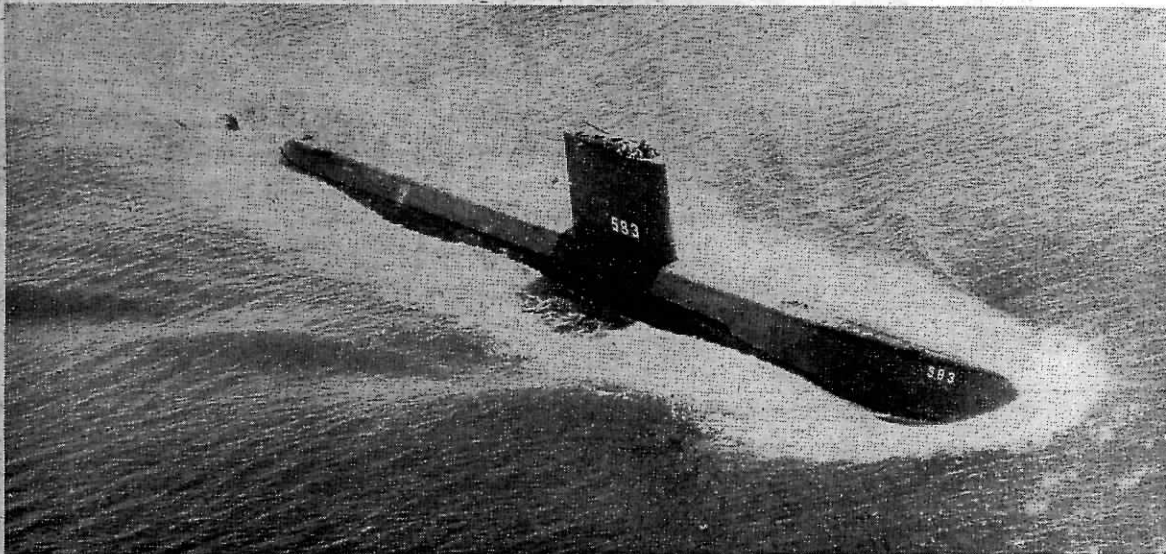

# Mare Island GRAPEVINE

Armed  
Forces  
Day  
May 16

Vol. XIX, No. 2.

Mare Island Naval Shipyard, Vallejo, Calif.

May 15, 1959

## ON U. S. DEFENSE TEAM—MARE ISLAND'S N-SUB SARGO Navy's First Nuclear Submarine To Sink a Ship

x-  
Sub  
negative.

On maneuvers off Hawaii, SARGO sights surveyed LST 561, makes bullseye with finfish.

On surface, San Francisco Bay, SARGO presents heartening sight. Note men in sail.

Through sub's periscope, camera's eye catches result in dramatic series of pictures.

★ ★ ★ ★ ★  
★ ★ ★ ★ ★  
★ ★ ★ ★ ★  
**POWER FOR PEACE** ★ ★ ★ ★ ★  
★ ★ ★ ★ ★