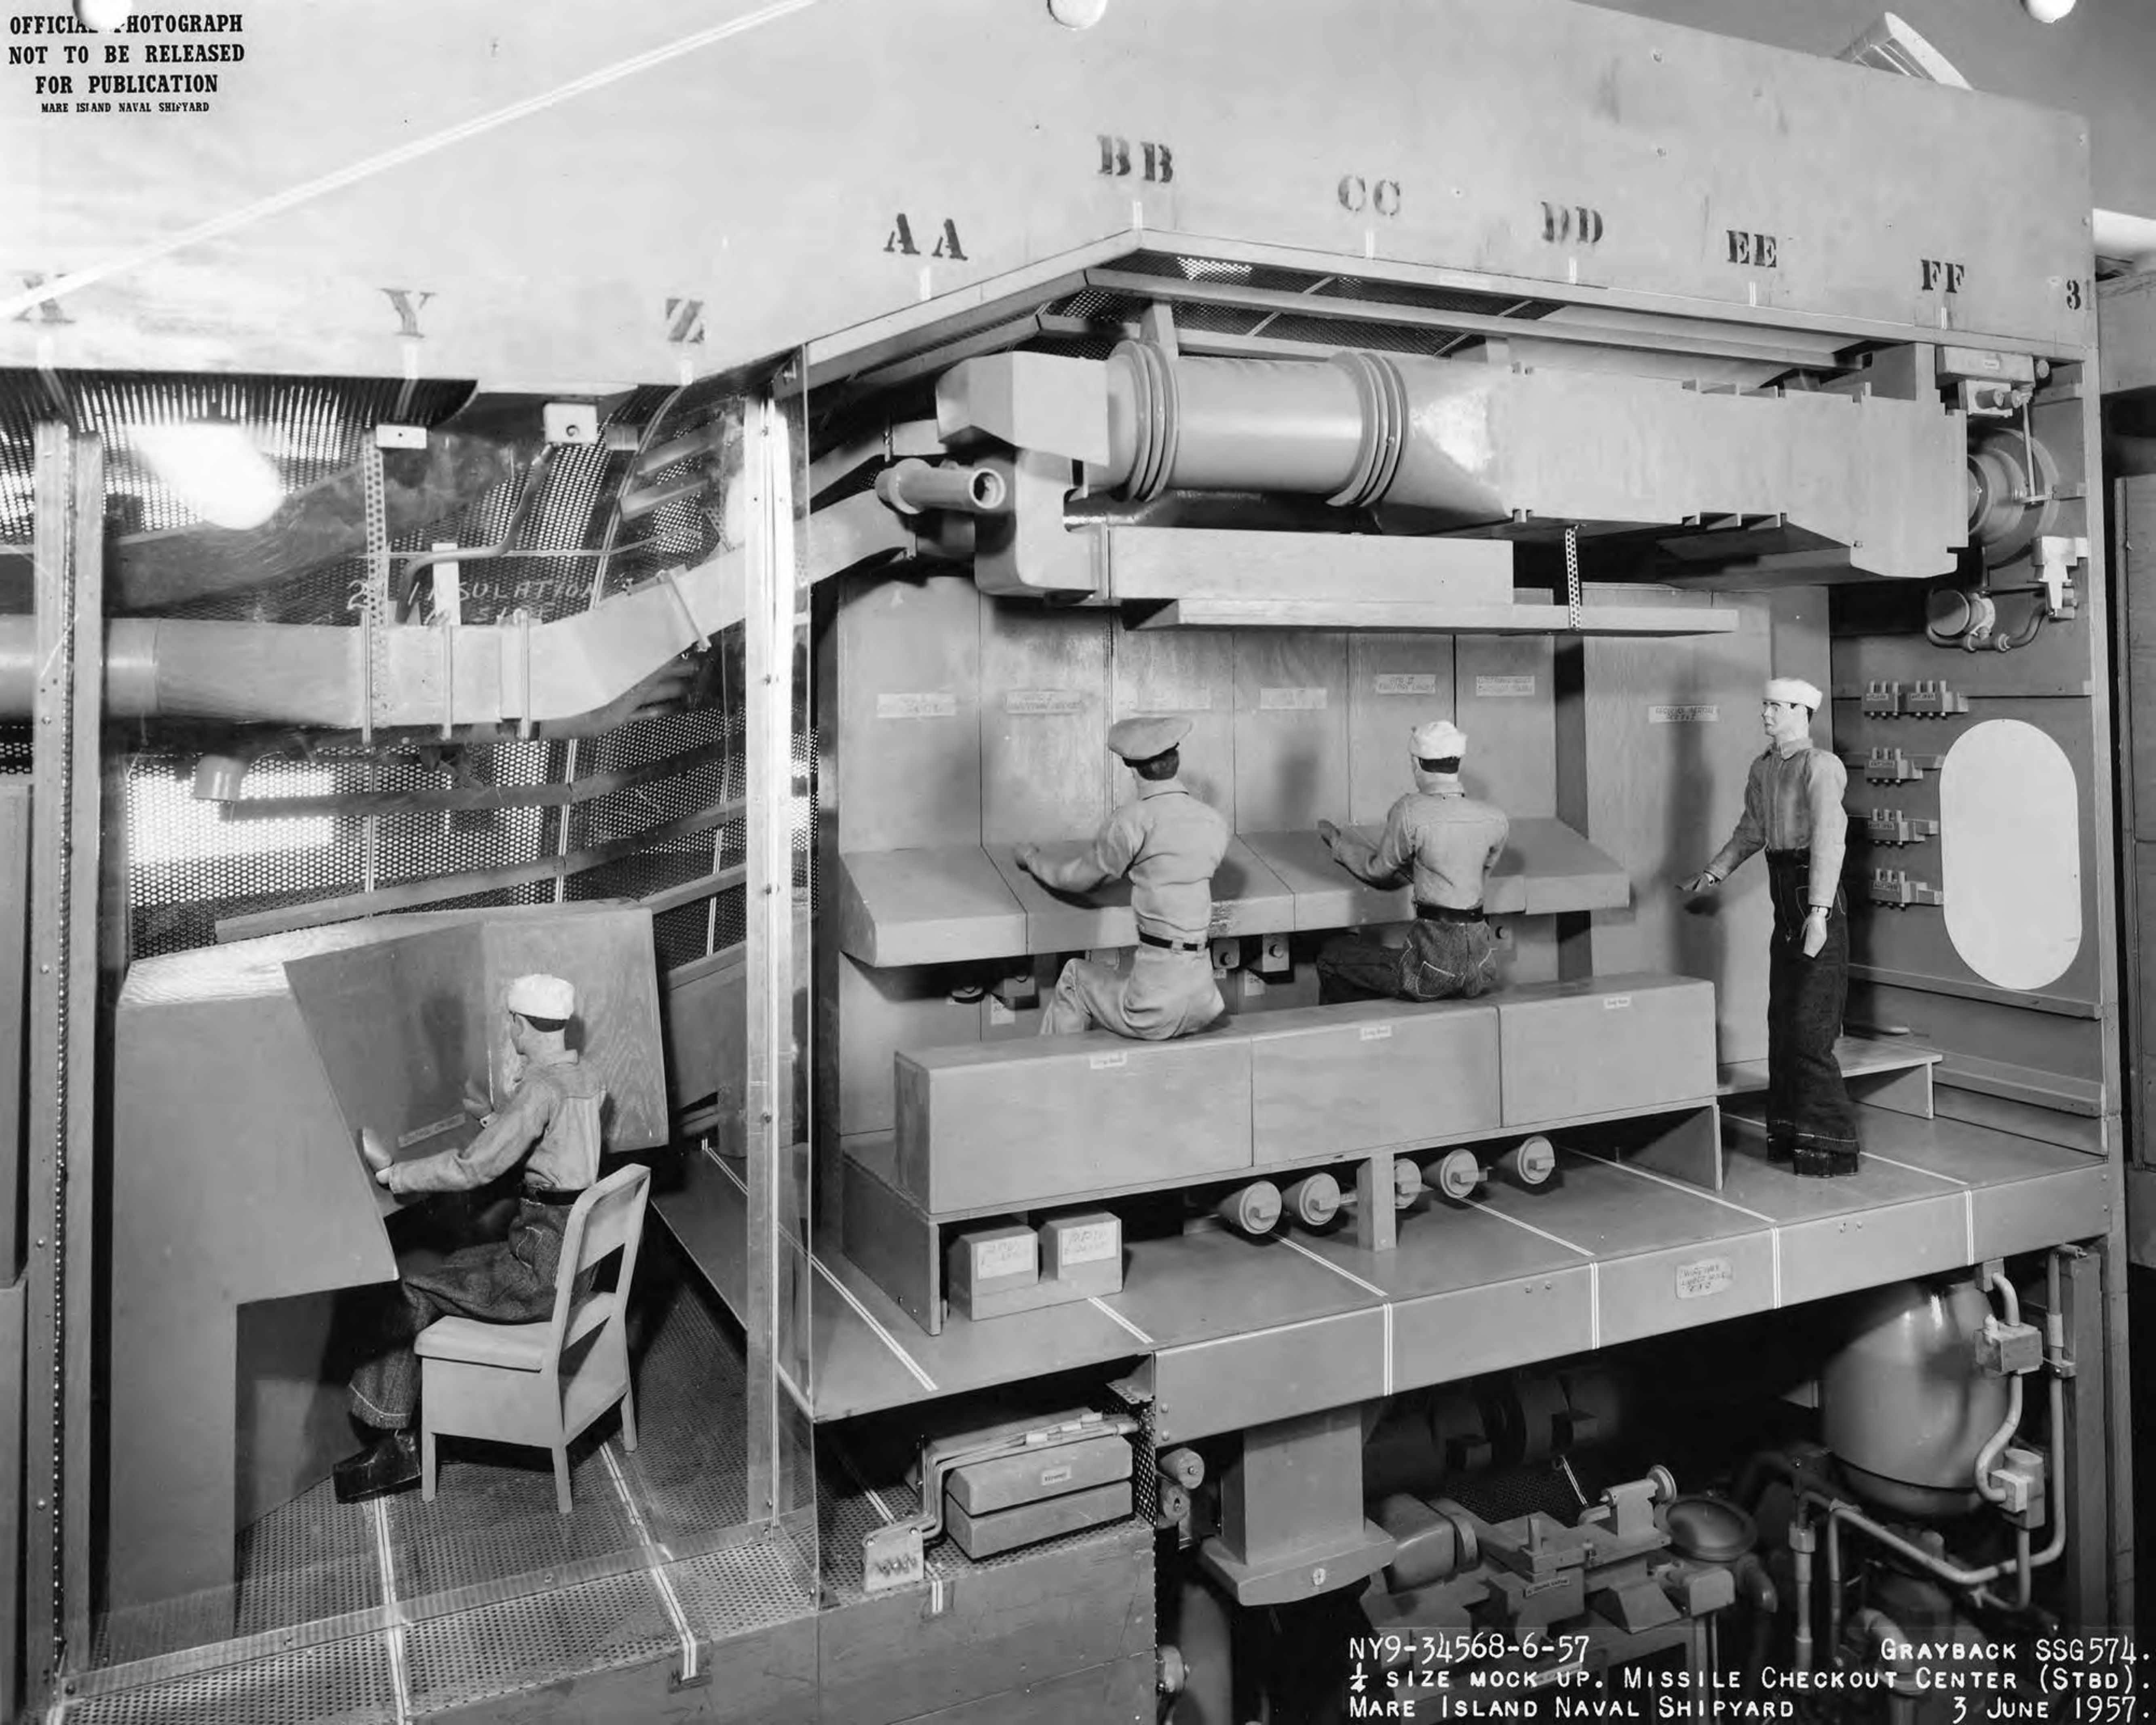

OFFICIAL PHOTOGRAPH
NOT TO BE RELEASED
FOR PUBLICATION
MARE ISLAND NAVAL SHIPYARD

NY9-34568-6-57

1/4 SIZE MOCK UP. MISSILE CHECKOUT CENTER (STBD).
MARE ISLAND NAVAL SHIPYARD

GRAYBACK SSG 574.

3 JUNE 1957.