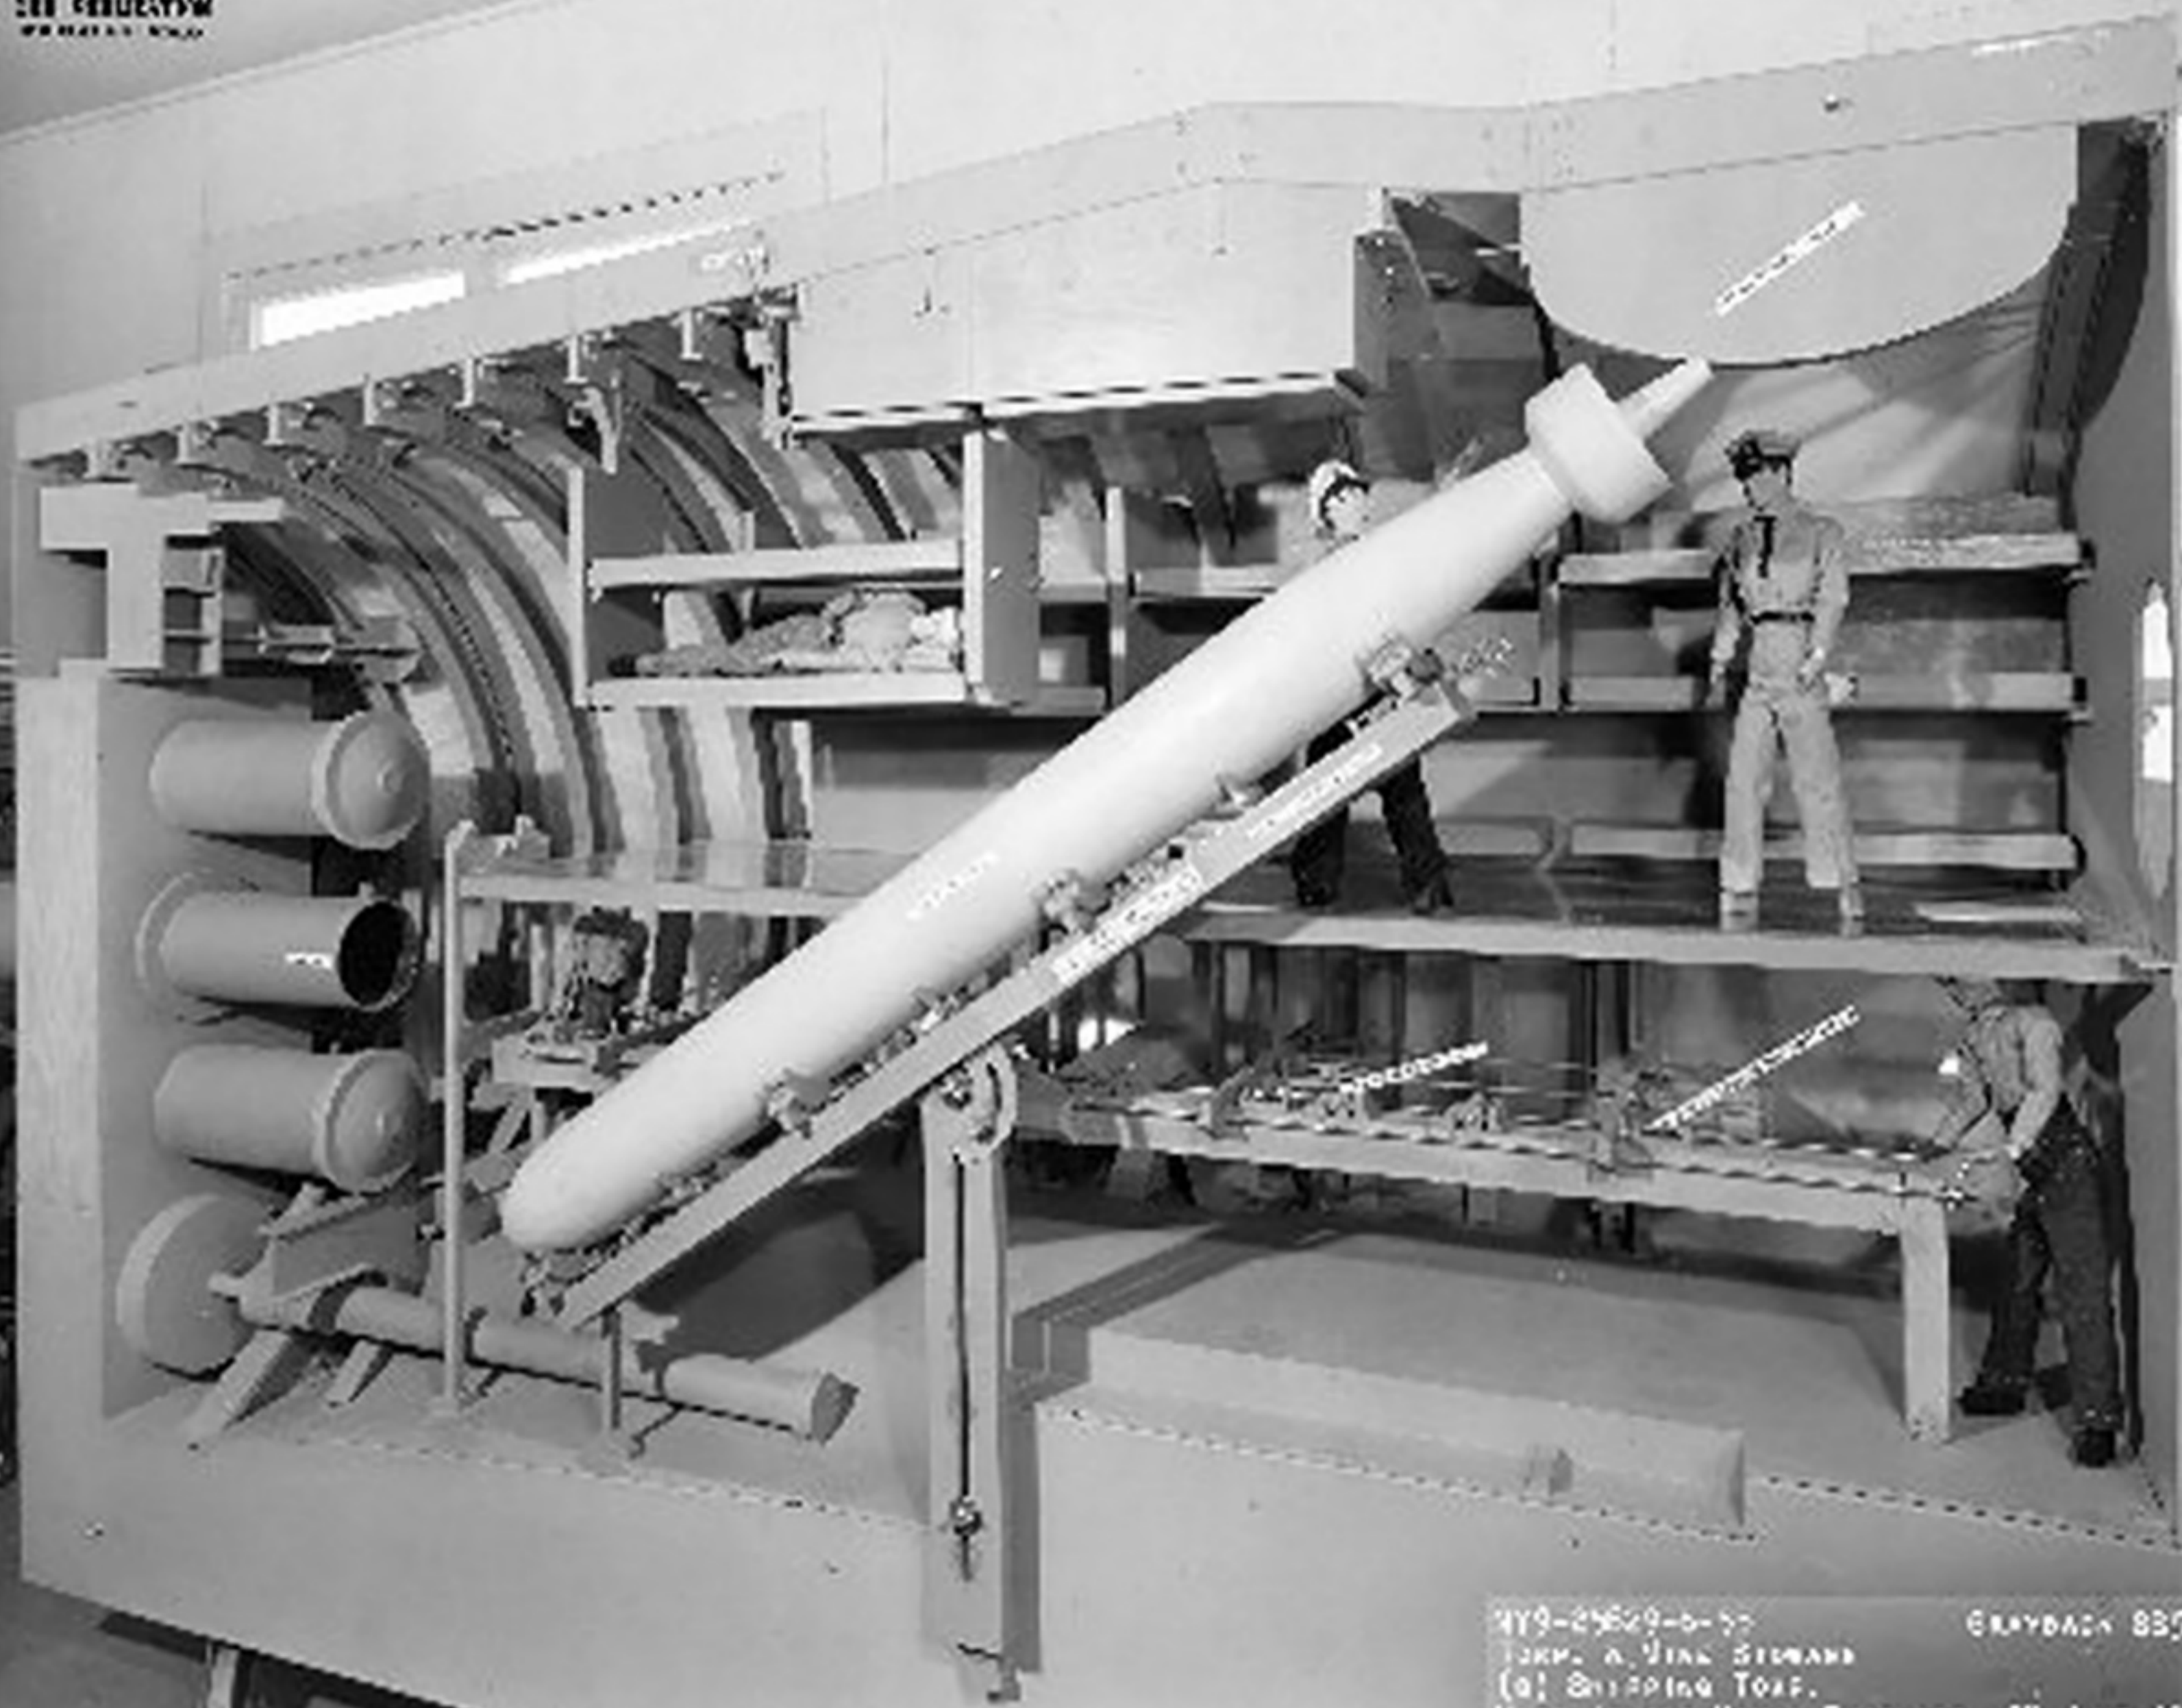

OFFICIAL PHOTOGRAPH  
NOT TO BE REPRODUCED  
OR DISTRIBUTED  
WITHOUT PERMISSION

NY9-25629-6-55  
TOMM. A. VINE STOWARD  
(a) SHIPPING TANK.  
WAKE ISLAND NAVAL SHIPYARD 25 JUNE 1955. GRAYBACK 83573.

OFFICIAL PHOTOGRAPH  
NOT TO BE RELEASED  
FOR PUBLICATION  
MARE ISLAND NAVAL SHIPYARD