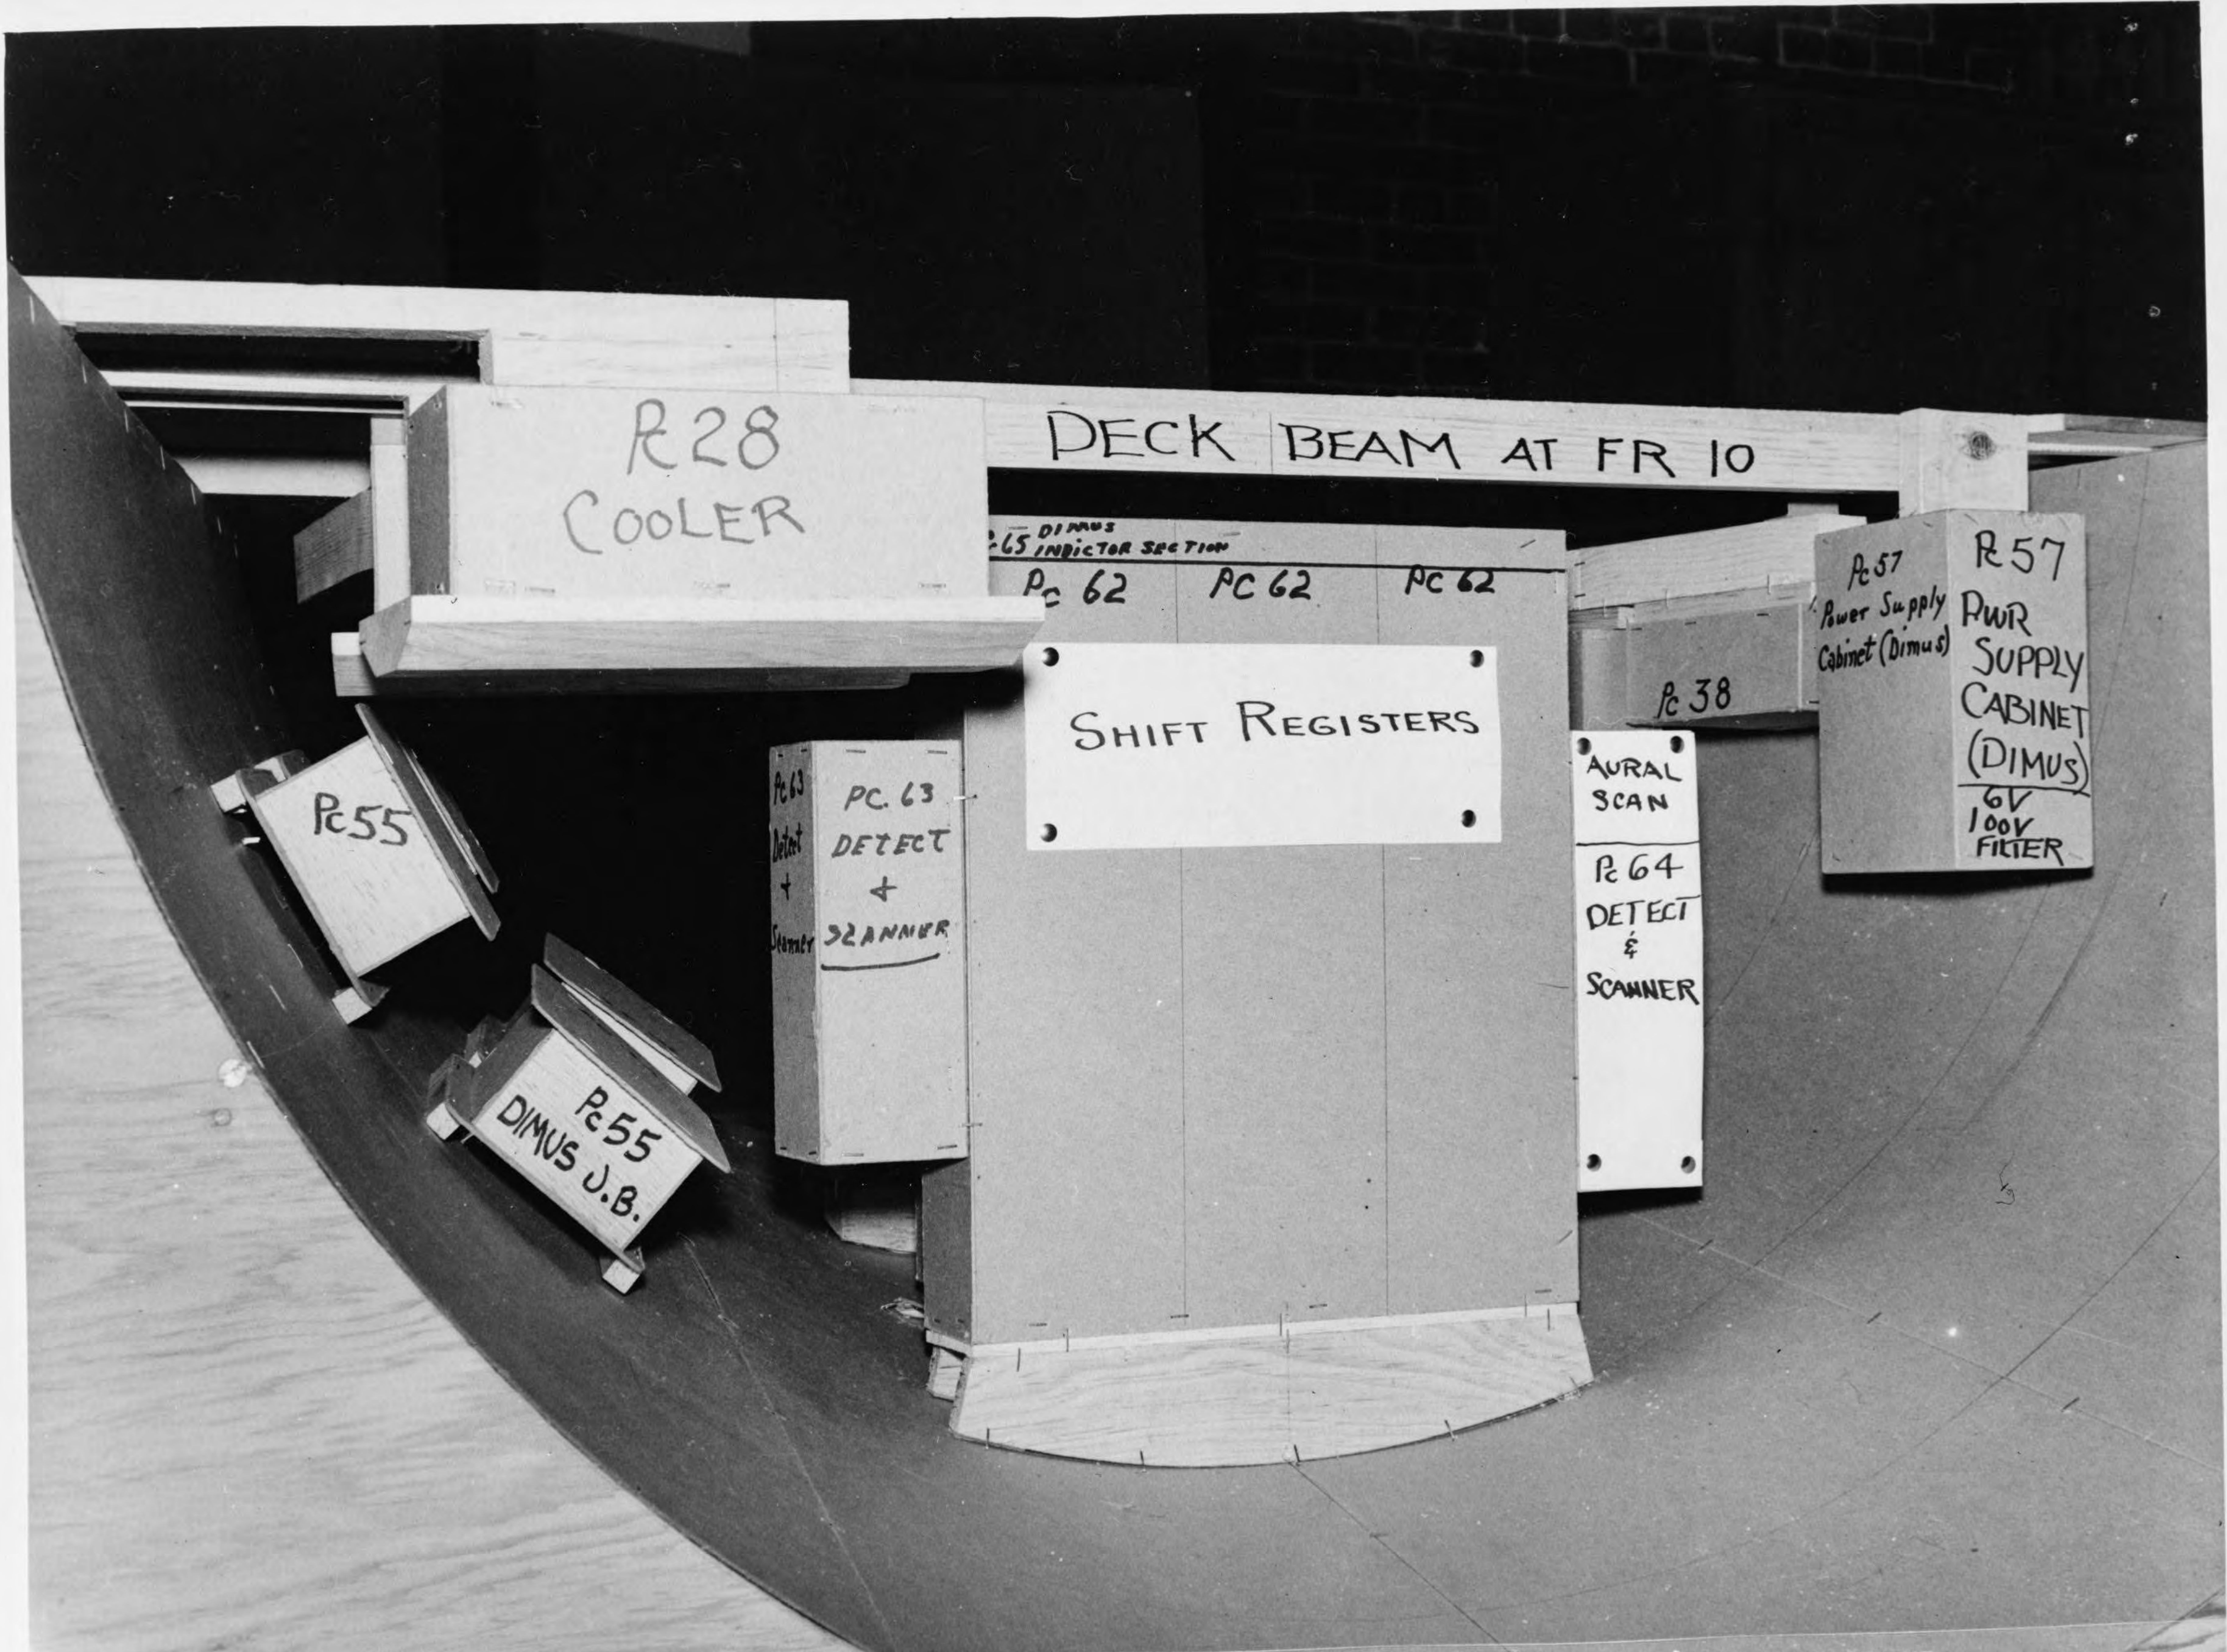

121020

PORT

STBD

FR 12  
LOOKING FWD

FR 12

USS ALBACORE (AGSS 569)

AUXILIARY MACHINERY SPACE No 1  
1/4 SIZE

ASB-2724(L)9-60 USS ALBACORE (AGSS569) AUXILIARY MACHINERY SPACE NO.1-1/4 SIZE MOCK-UP  
FR.7-12-DIMUS PROPOSED ARR'GT-LOOKING FORWARD FROM FR.12.