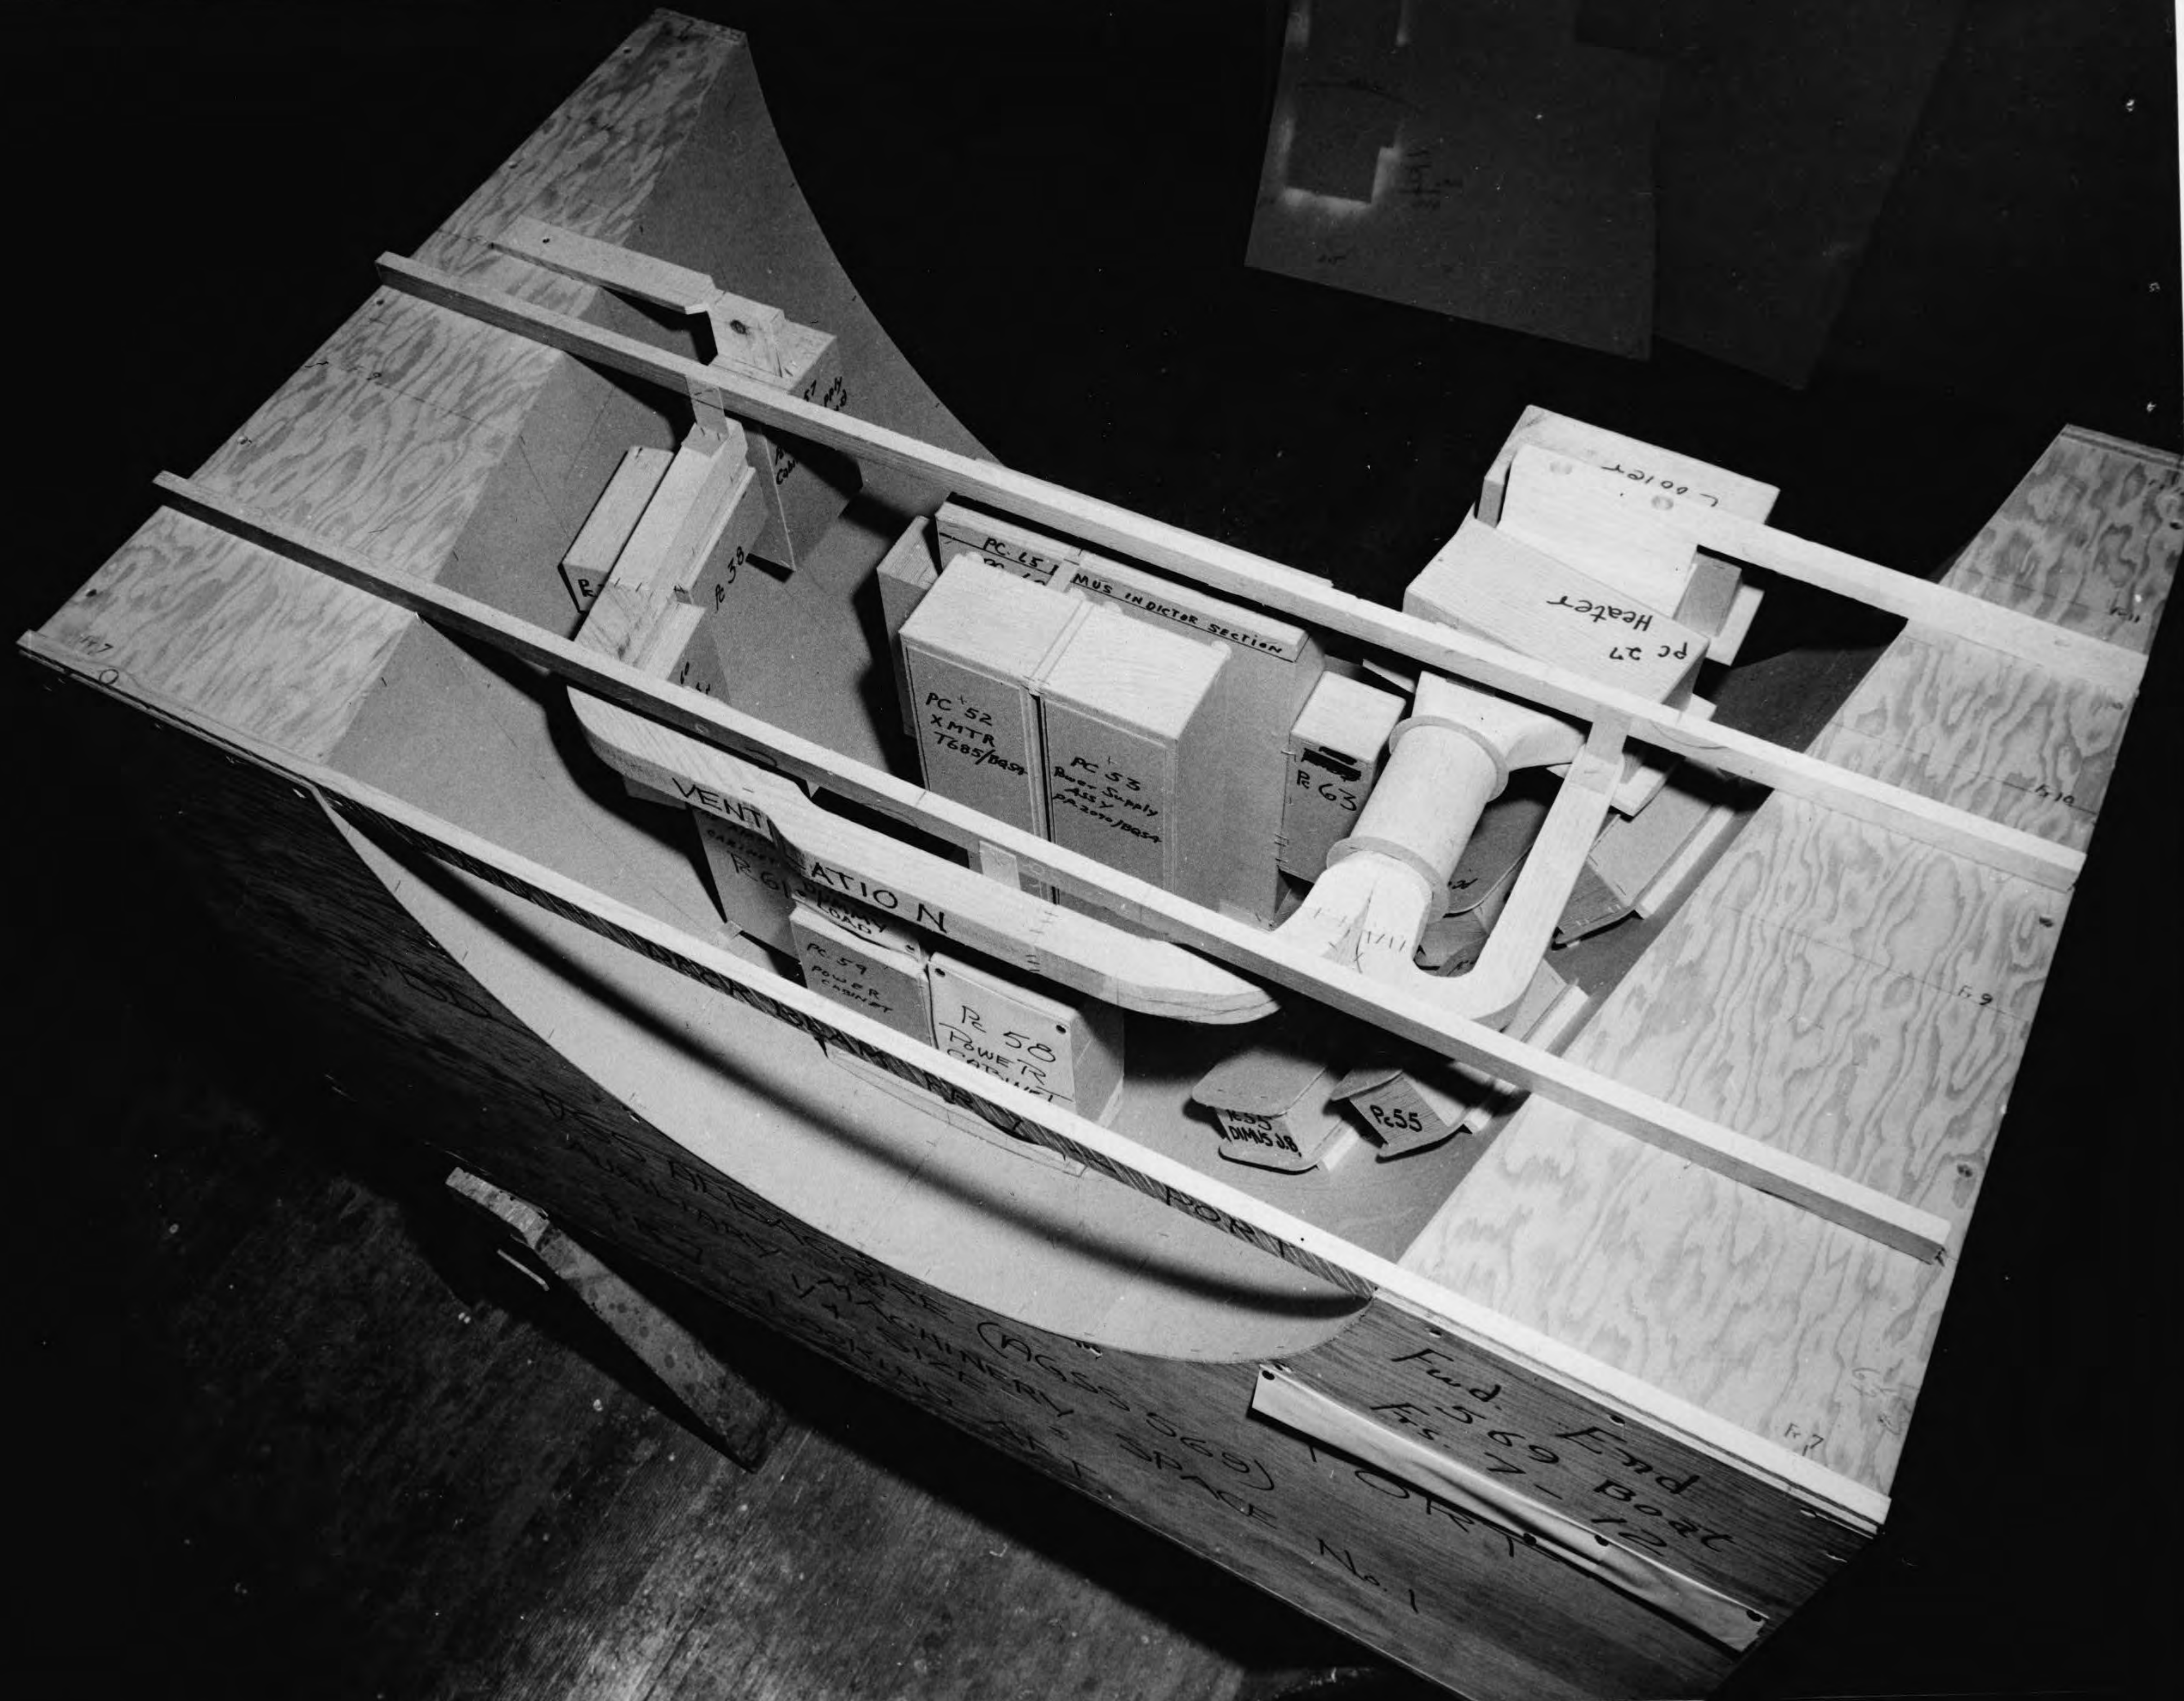

ASB-2727(L)9-60 USS ALBACORE (AGSS 569) AUXILIARY MACHINERY SPACE NO. 1- $\frac{1}{4}$ SIZE MOCK-UP
FR. 7-12-DIMUS PROPOSED ARR'GT-OBLIQUE TO STBD LOOKING DOWN.

12/2/60