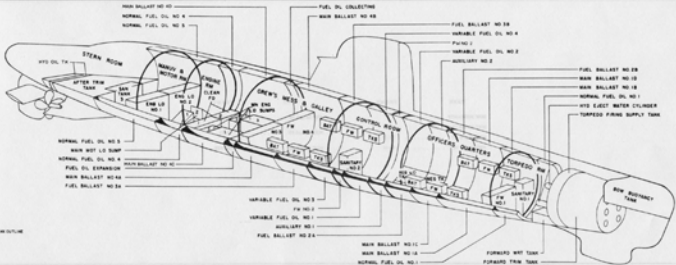

I CAN'T HARDLY  
BELIEVE THIS.  
ACCORDING TO MY  
CALCULATION WE  
JUST CROSSED THE  
ROCKY MOUNTAIN,  
GOING EAST

HAVE CHIEF STARKS  
LAY TO THE BRIDGE  
ON THE DOUBLE

STERN ROOM      MANEUVERING ROOM      ENGINE ROOM      CREW'S MESS & GALLEY      CONTROL ROOM & ATTACK CENTER      OFFICERS' QUARTERS & RADIO ROOM      TORPEDO ROOM

PLATFORM DECK

STERN ROOM      MOTOR ROOM      ENGINE ROOM      AFTER BATTERY COMPT      PUMP ROOM & ELECTRONIC SPACE      FWD BATTERY COMPT      TORPEDO ROOM

HOLD

NOTE:  
 DIMENSIONS FOR THIS OUTLINE  
 ONLY

TYPICAL MAIN AND EMERGENCY VENT ARRANGEMENT