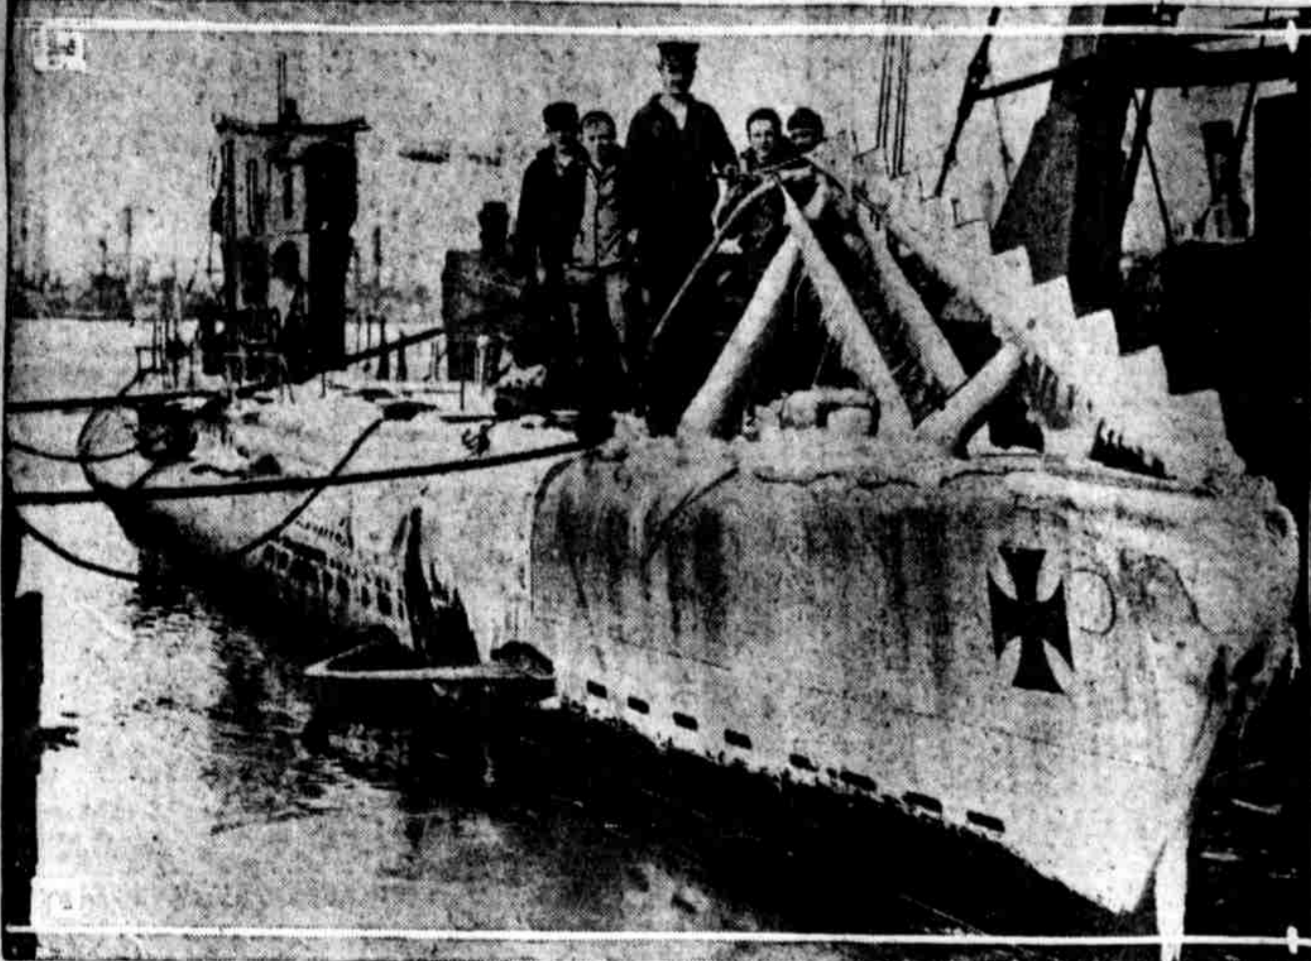

UB-148 Arrives After Fighting Storms : Ice Jam At Port Deposit : Tom Thumb's Furniture

WITH AN ANCHOR TORN AWAY the UB-148, a German submarine, has arrived at the Philadelphia Navy Yard, after several days in the severe storms, covered with ice and snow. The craft is brought here for experimental purposes.

EXPERT fencer, sixty-two years old, will represent United States in Olympic games at Antwerp. He is Dr. G. M. Hammond, former fencing champion.

ARMY AVIATORS WITH TNT bombs of 112 pounds each are making efforts to break up this ice jam in the Susquehanna river at Port Deposit, Md. Much success was made by the bombers yesterday in other sections near the scene of this photograph.

JOHN D. ROCKEFELLER, the famous oil magnate, ready for a battle with the golf ball on the links at Ormond Beach, Fla., although nearing his eighty-first birthday anniversary. The links are on the grounds at his winter home. The photograph was taken a few days ago.