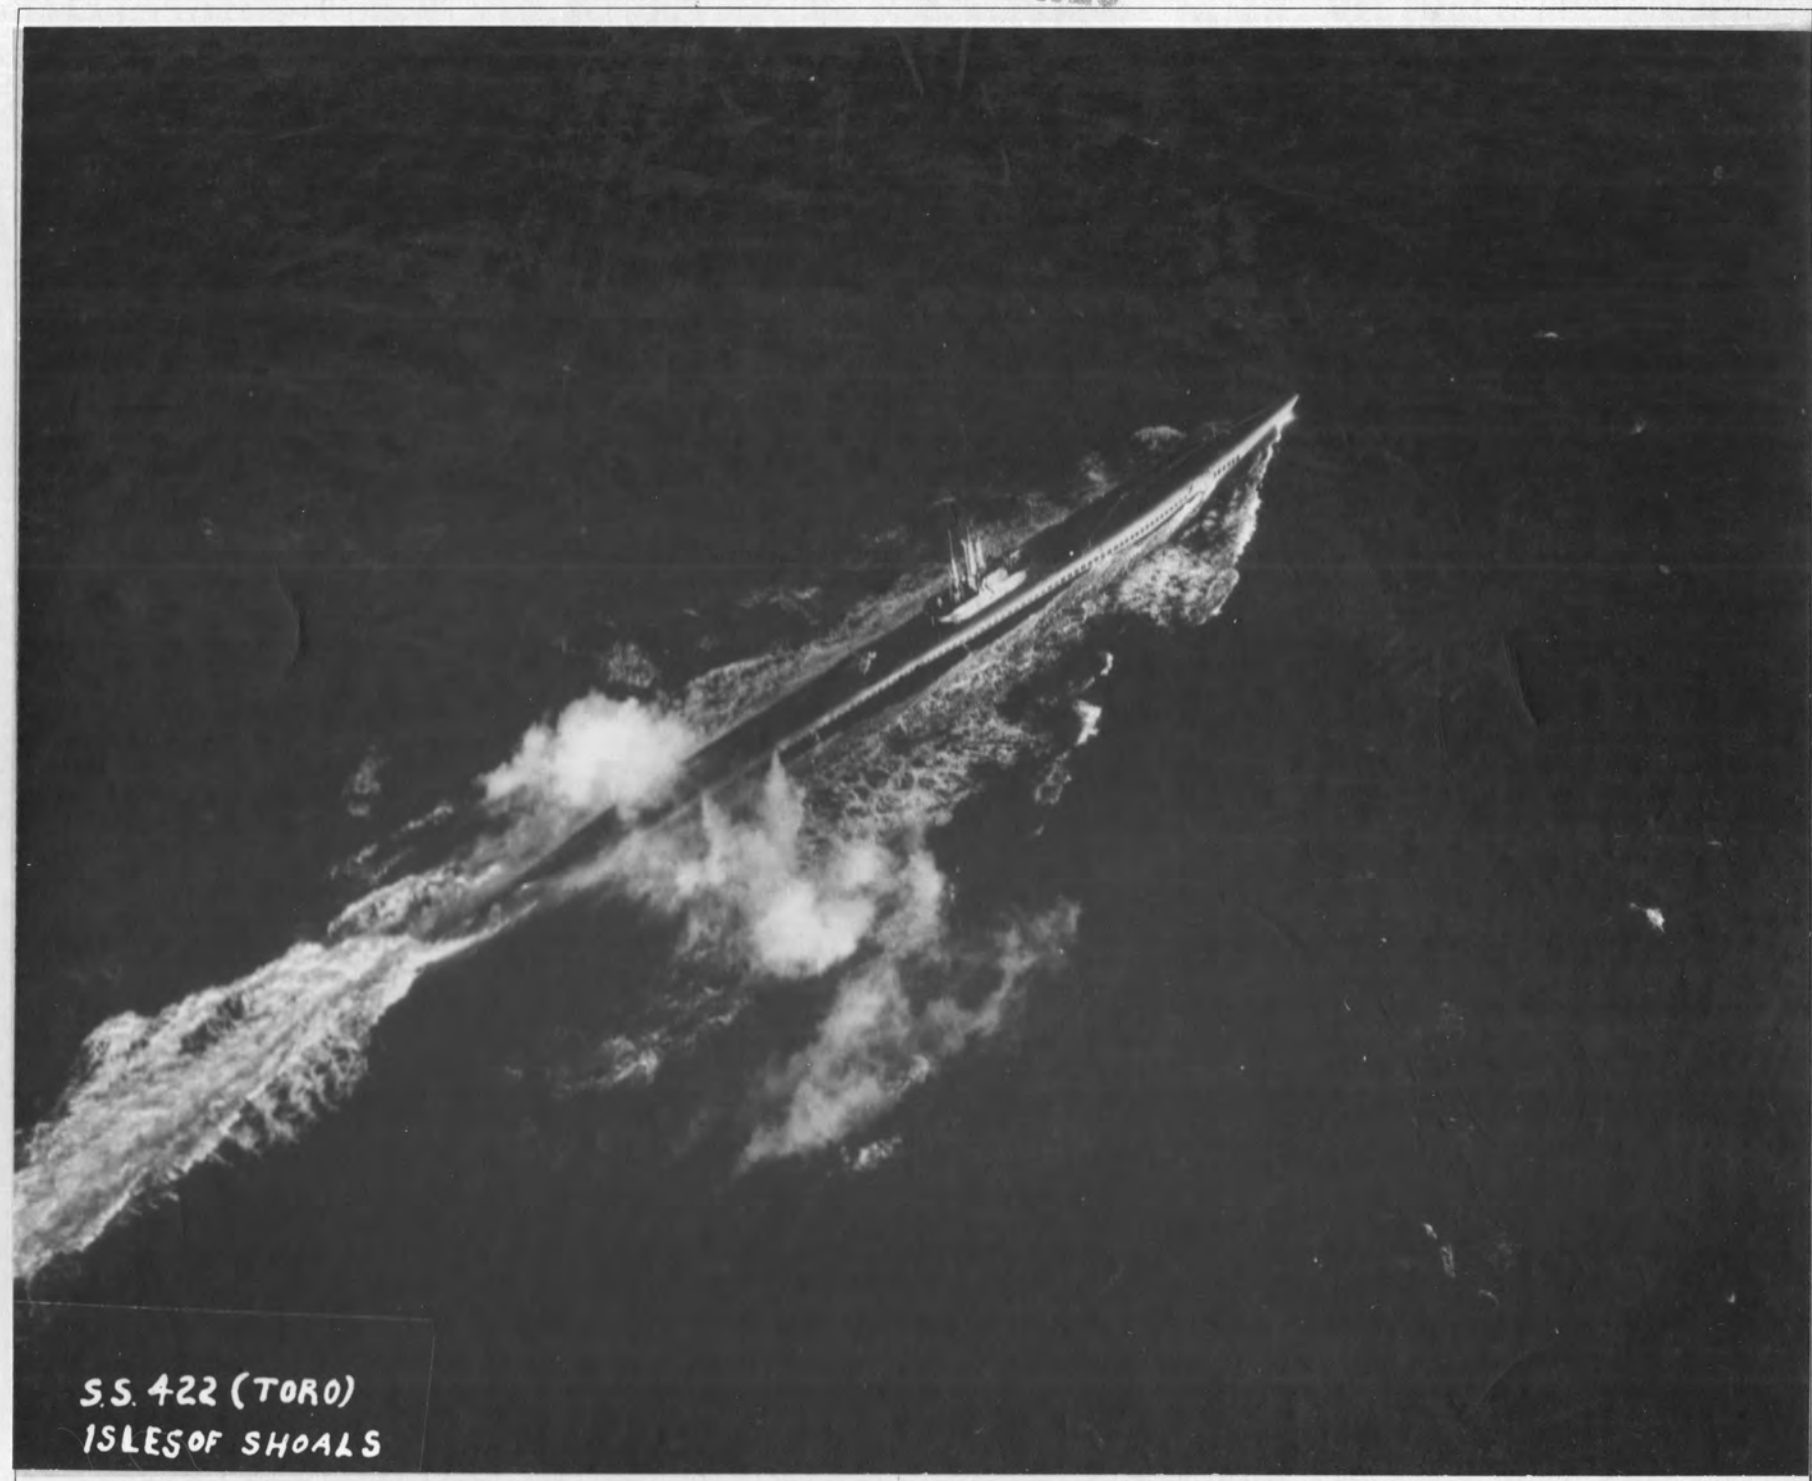

NAVAER-452A

NUMBER DATE

Squad 882 30 Dec. 1944

TAKEN BY:

NAS Squantum

LOCATION:

SUBJECT:

The USS TORO (SS 422). Aerial
K-20, Lens 63/8". Alt. 900'.

CONFIDENTIAL

RELEASED FOR PUBLICATION:

DATE:

ISSUED TO:

(B)

**SS. 422 (TORO)
ISLES OF SHOALS**

Return to: Photographic Library,
Bureau of Aeronautics

NOTES: