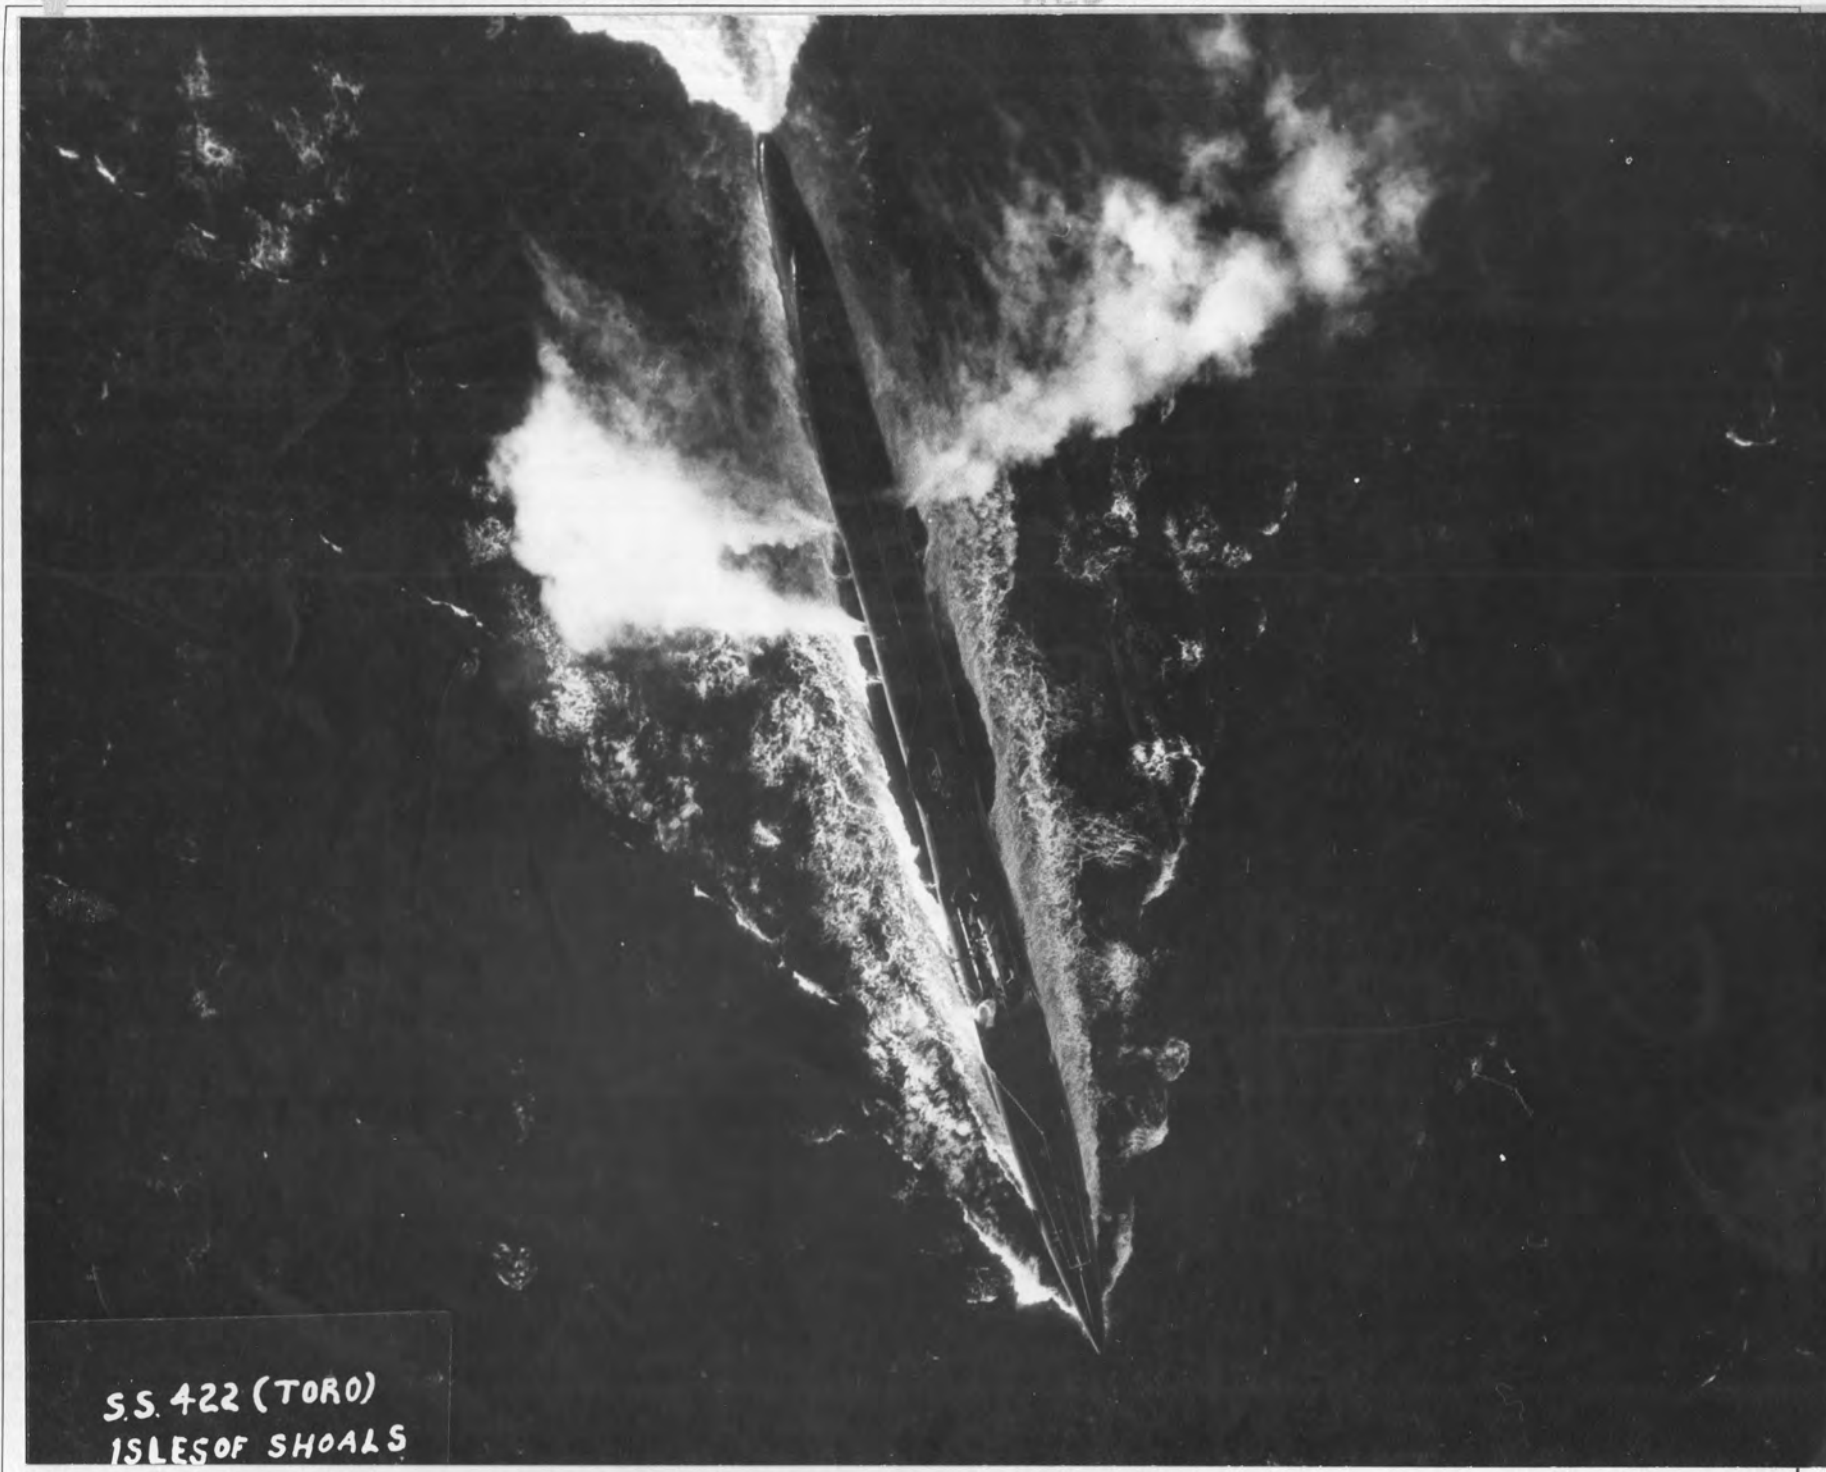

SUBJECT:

The USS TORO (SS422). Aerial K-20
 Lens 63/8". Alt. 900'.

~~CONFIDENTIAL~~

RELEASED FOR PUBLICATION:

RELEASED

DATE:

ISSUED TO:

(P)

SS. 422 (TORO)
 ISLES OF SHOALS

Return to: Photographic Library,
 Bureau of Aeronautics

NOTES:

NAVAER-452A

NUMBER DATE

Squad 880 30 Dec. 1944
TAKEN BY:

NAS Squantum
LOCATION:

SUBJECT:

The USS TORO (SS422). Aerial K-20
Lens 63/8". Alt. 900'.

CONFIDENTIAL

RELEASED FOR PUBLICATION:

DATE:

ISSUED TO:
(P)

SS. 422 (TORO)
ISLES OF SHOALS

Return to: Photographic Library,
Bureau of Aeronautics

NOTES:

NAVAER-452A

NUMBER DATE

Squad 781 30 Dec. 1944
TAKEN BY:

NAS Squantum
LOCATION:

SUBJECT:

The USS TORO (SS 422). Aerial K-20 Lens 6 3/8". Alt. 900'.

CONFIDENTIAL
RELEASED FOR PUBLICATION:

DATE: