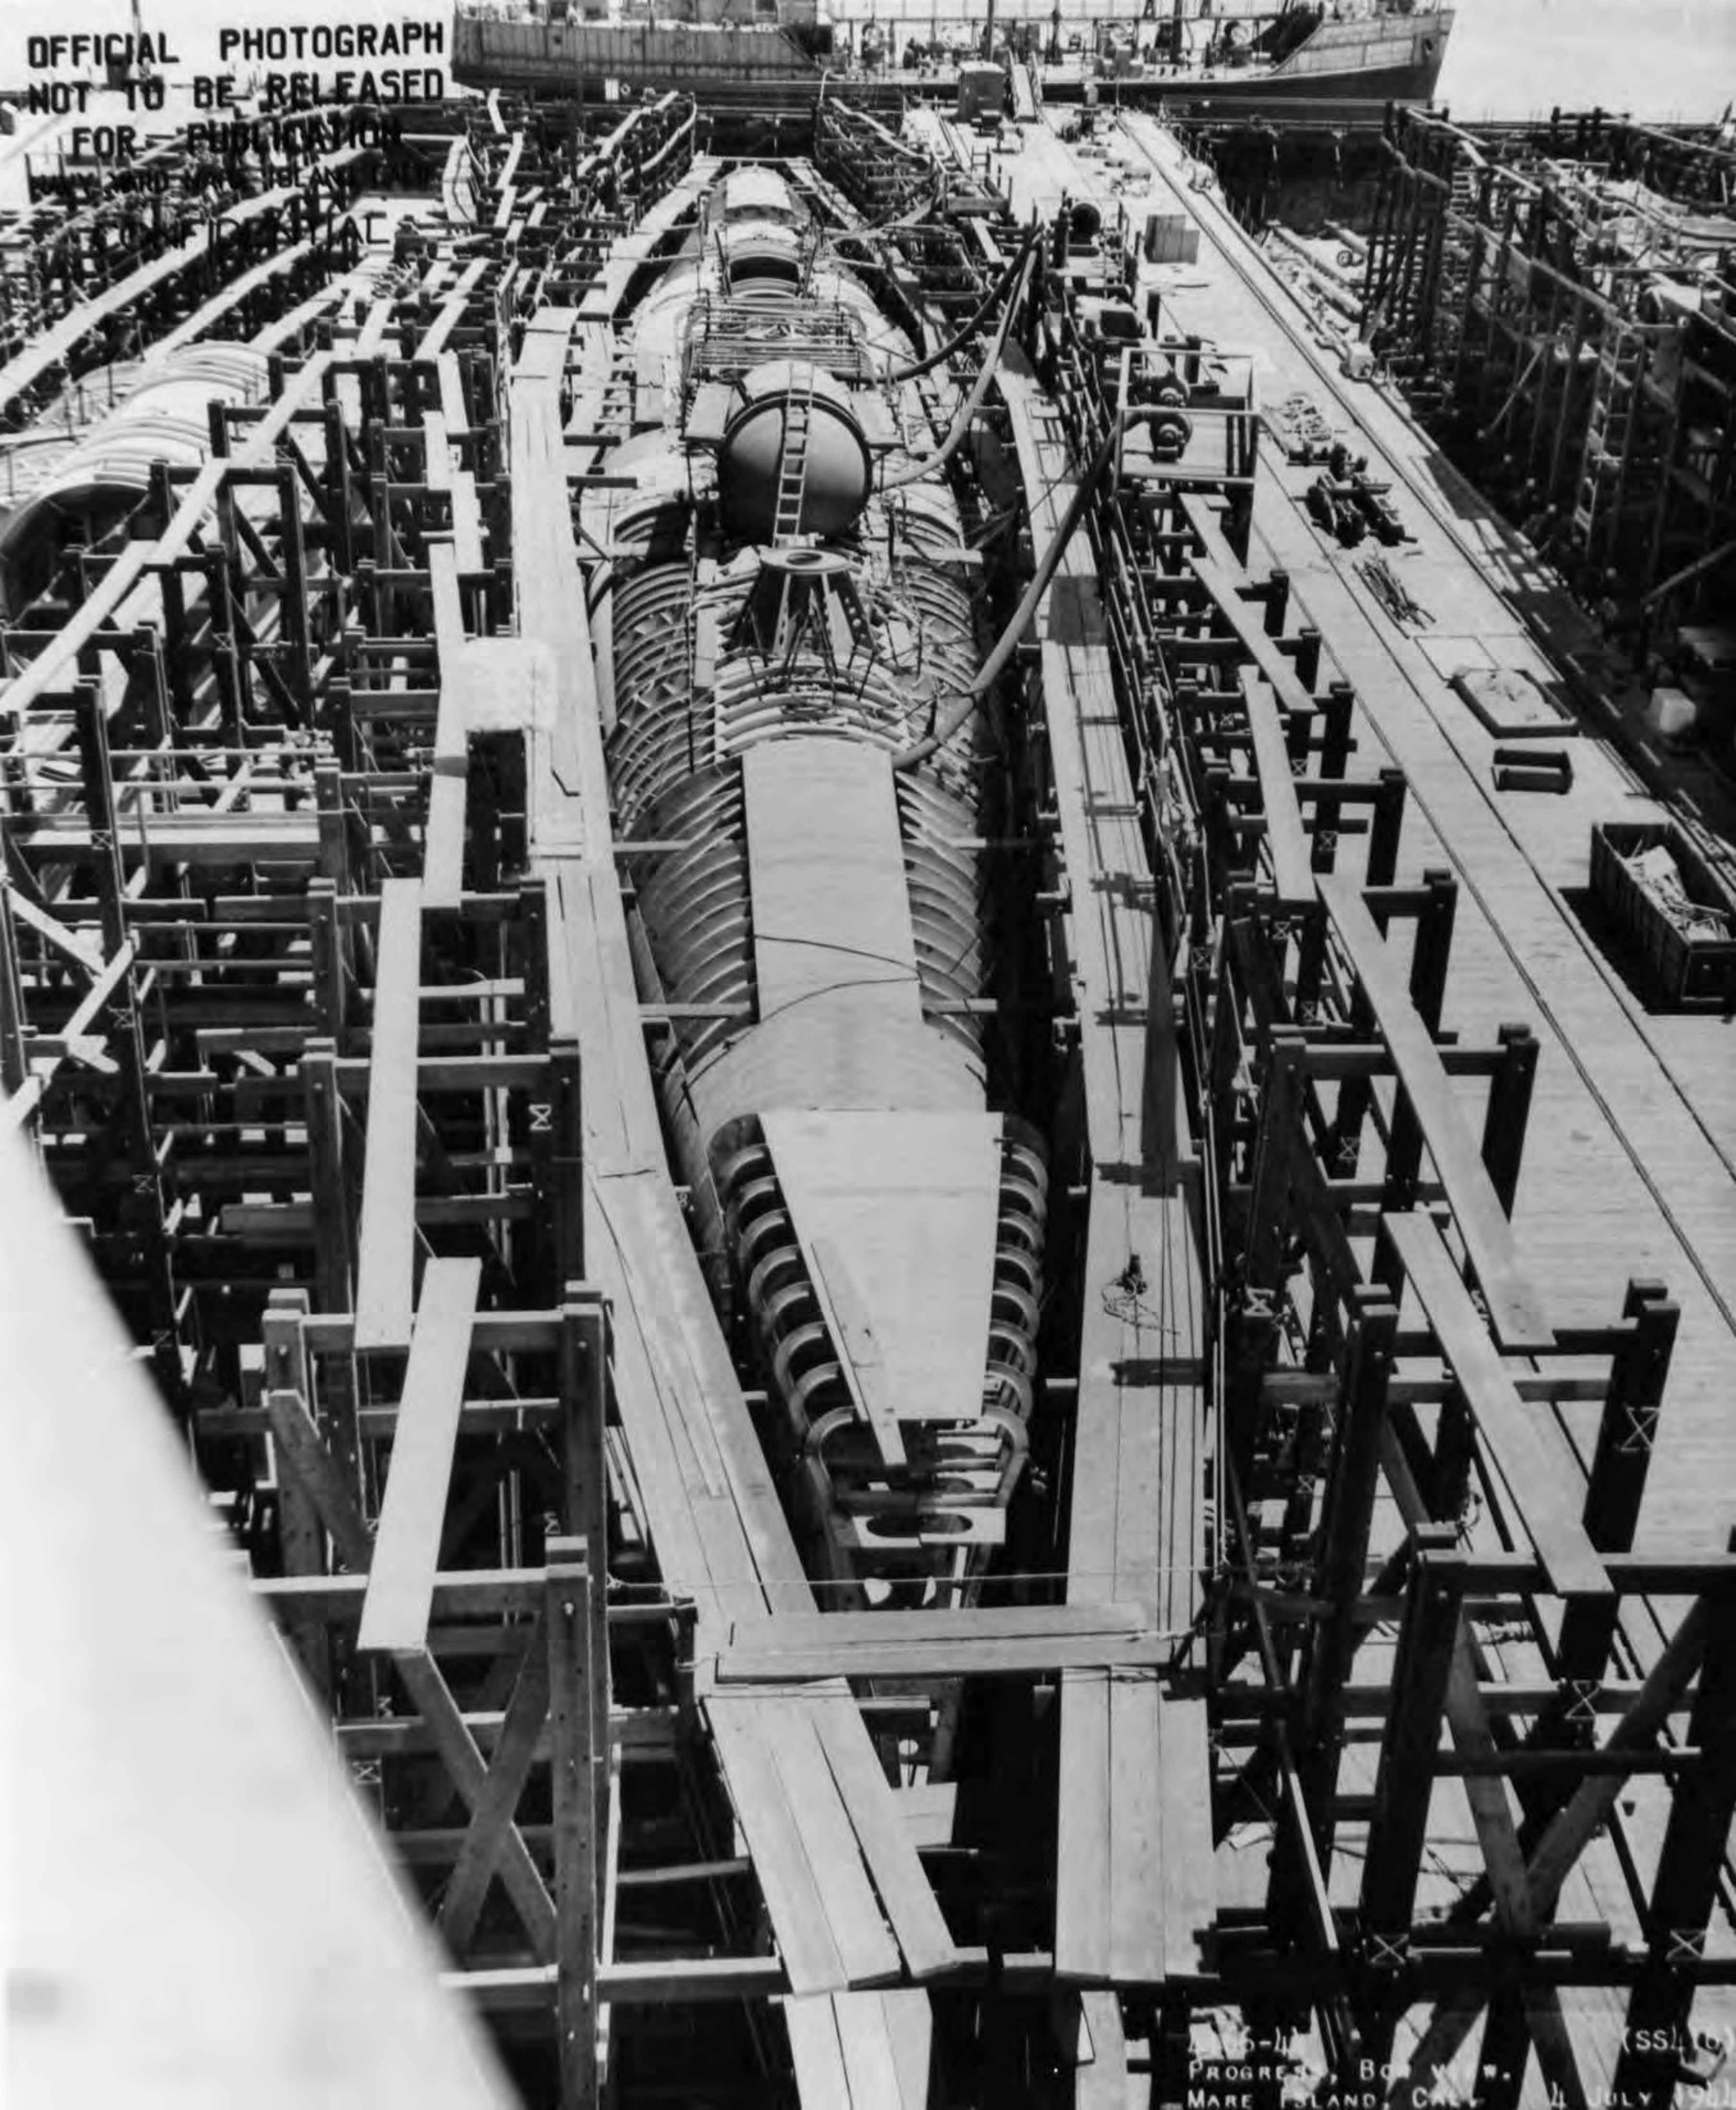

OFFICIAL PHOTOGRAPH
NOT TO BE RELEASED
FOR PUBLICATION
CONFIDENTIAL

6-11 (SS40)
PROGRESS, BO W W.
MARE ISLAND, CAL. 4 JULY 1941