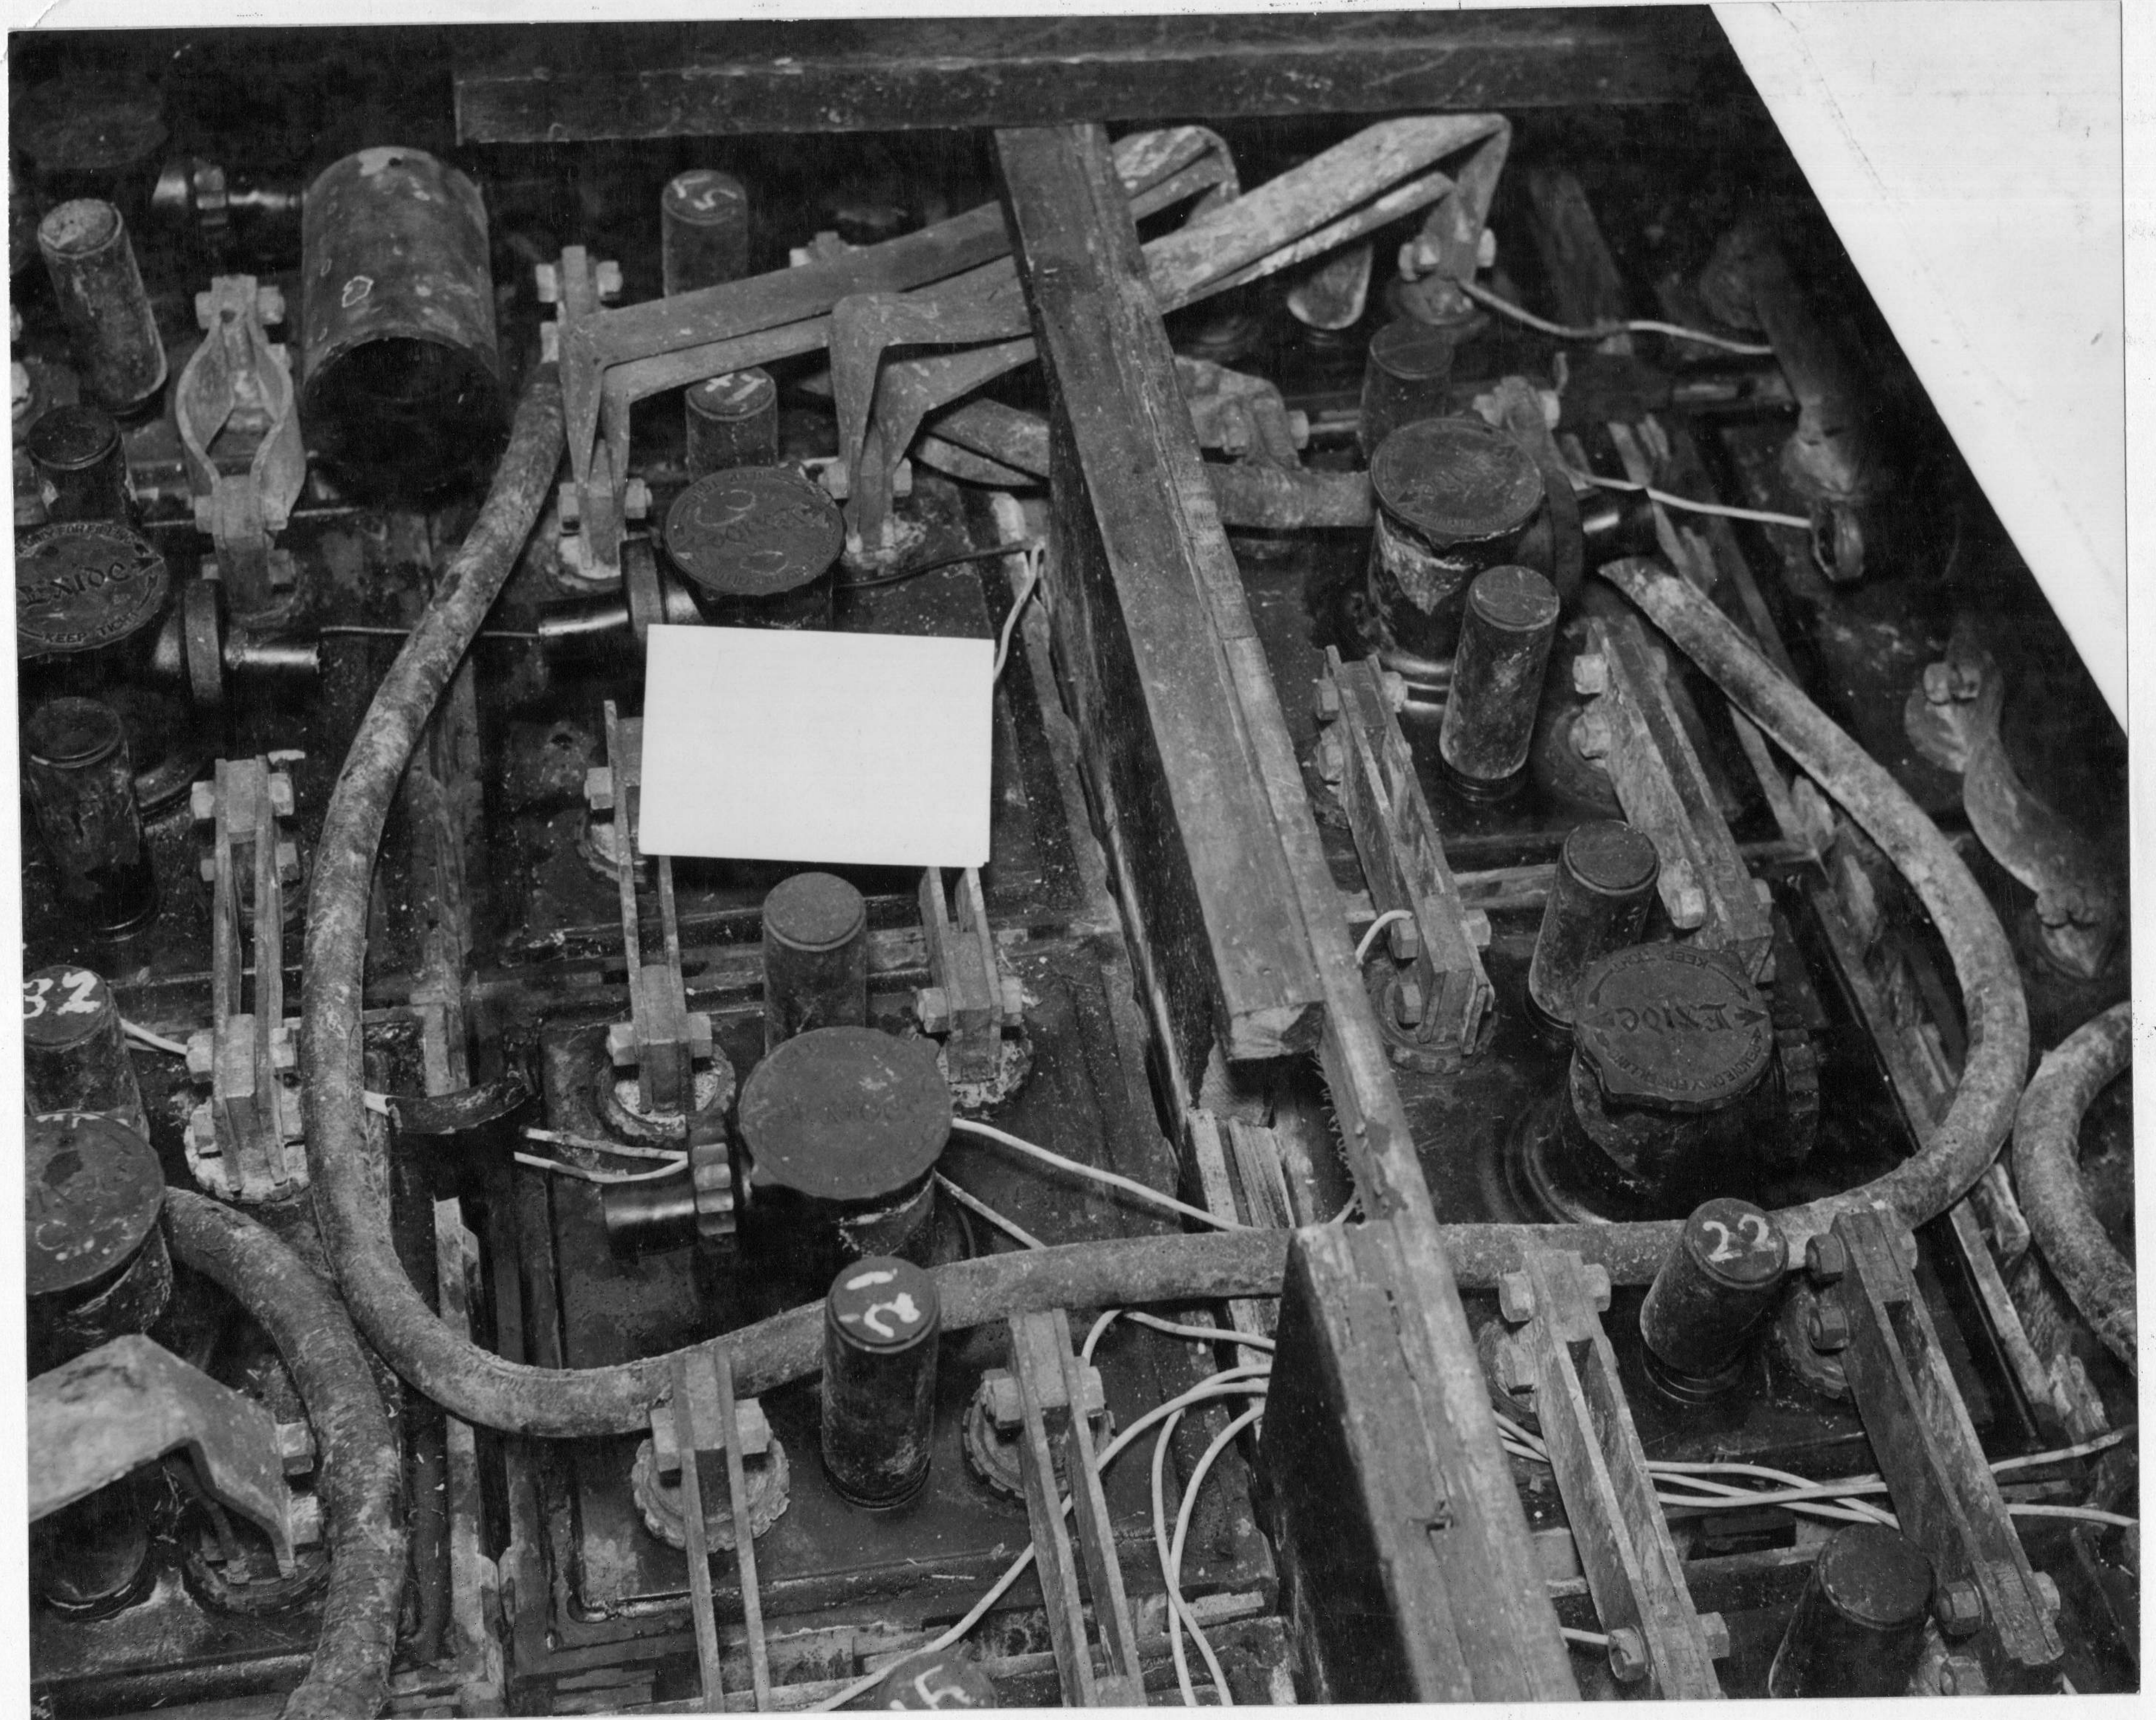

Battery connections for submarine, USS R-2.

"RELEASED"

19418

KWST-1047

12 Oct. 1942

Battery connections for
submarine, USS R-2.

"RELEASED"

KWST-1045

12 Oct. 1942

Battery connections for submarine, USS R-2.

RELEASED

Battery connections for submarine, USS R-2.

RELEASED

KWST-1050

13 Oct. 1942

19421