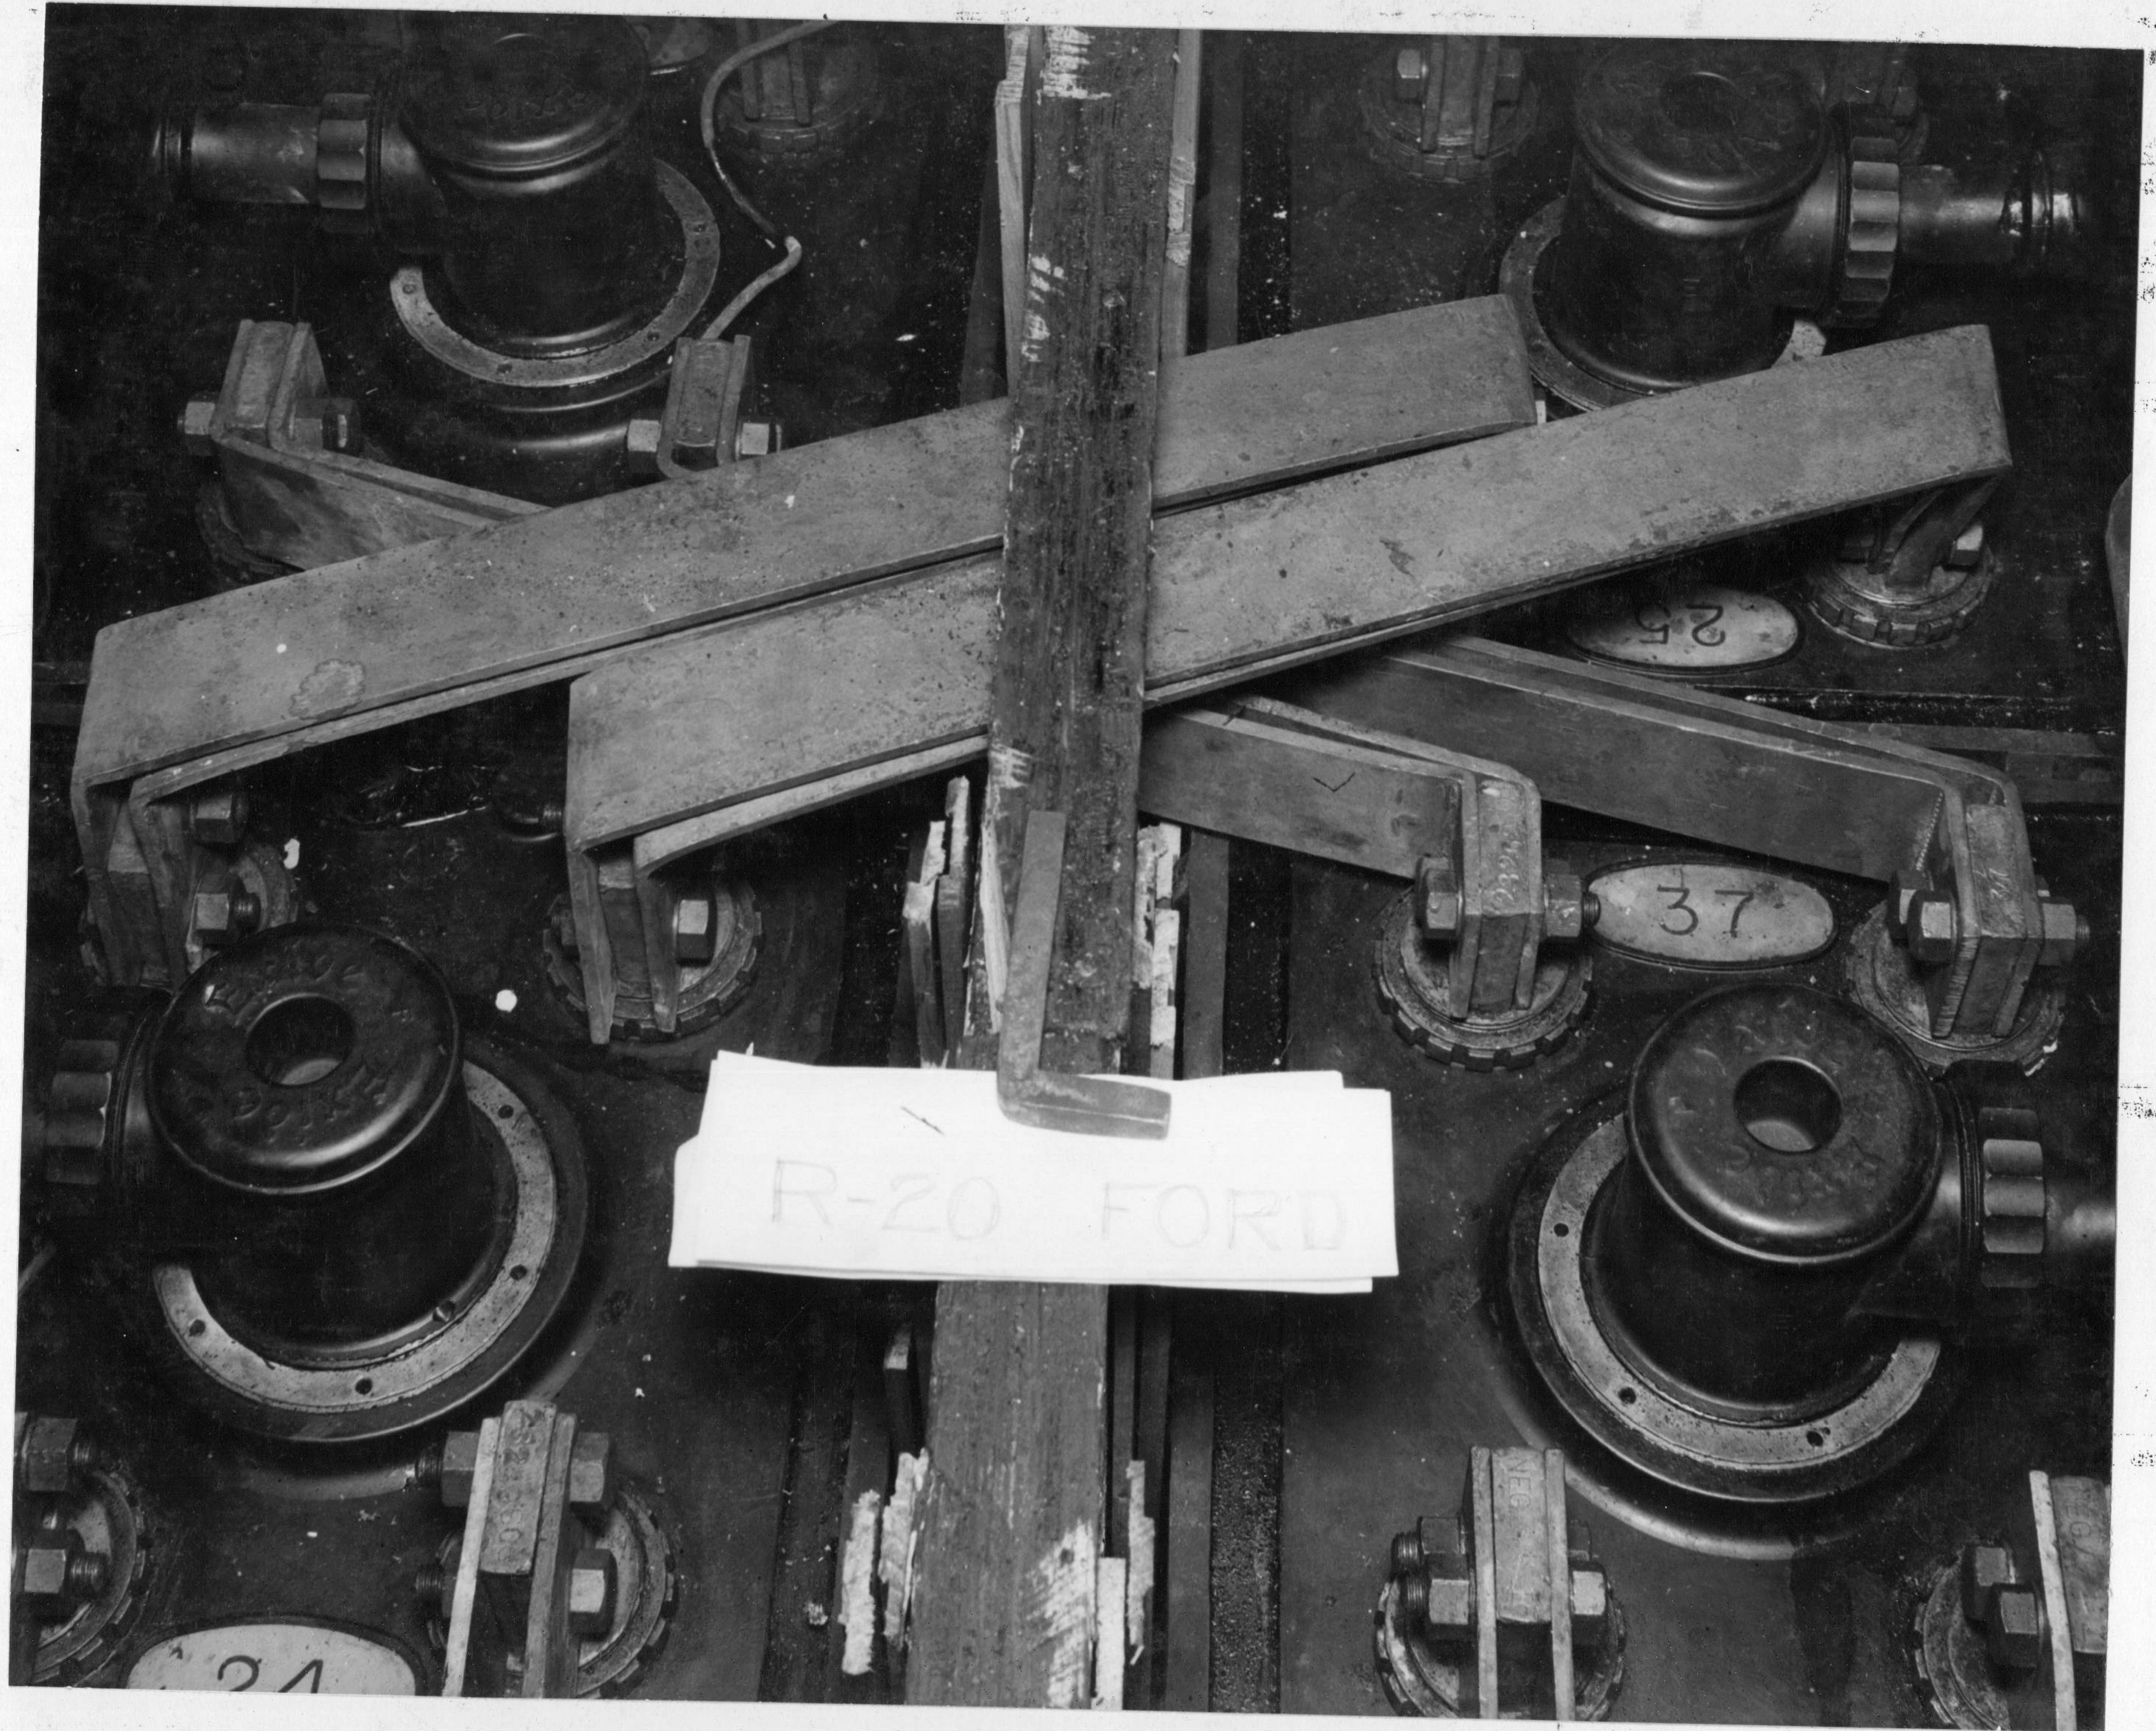

KWST-1049

12 Oct. 1942

19422

Battery connections for
submarine, USS R-2.

"RELEASED"