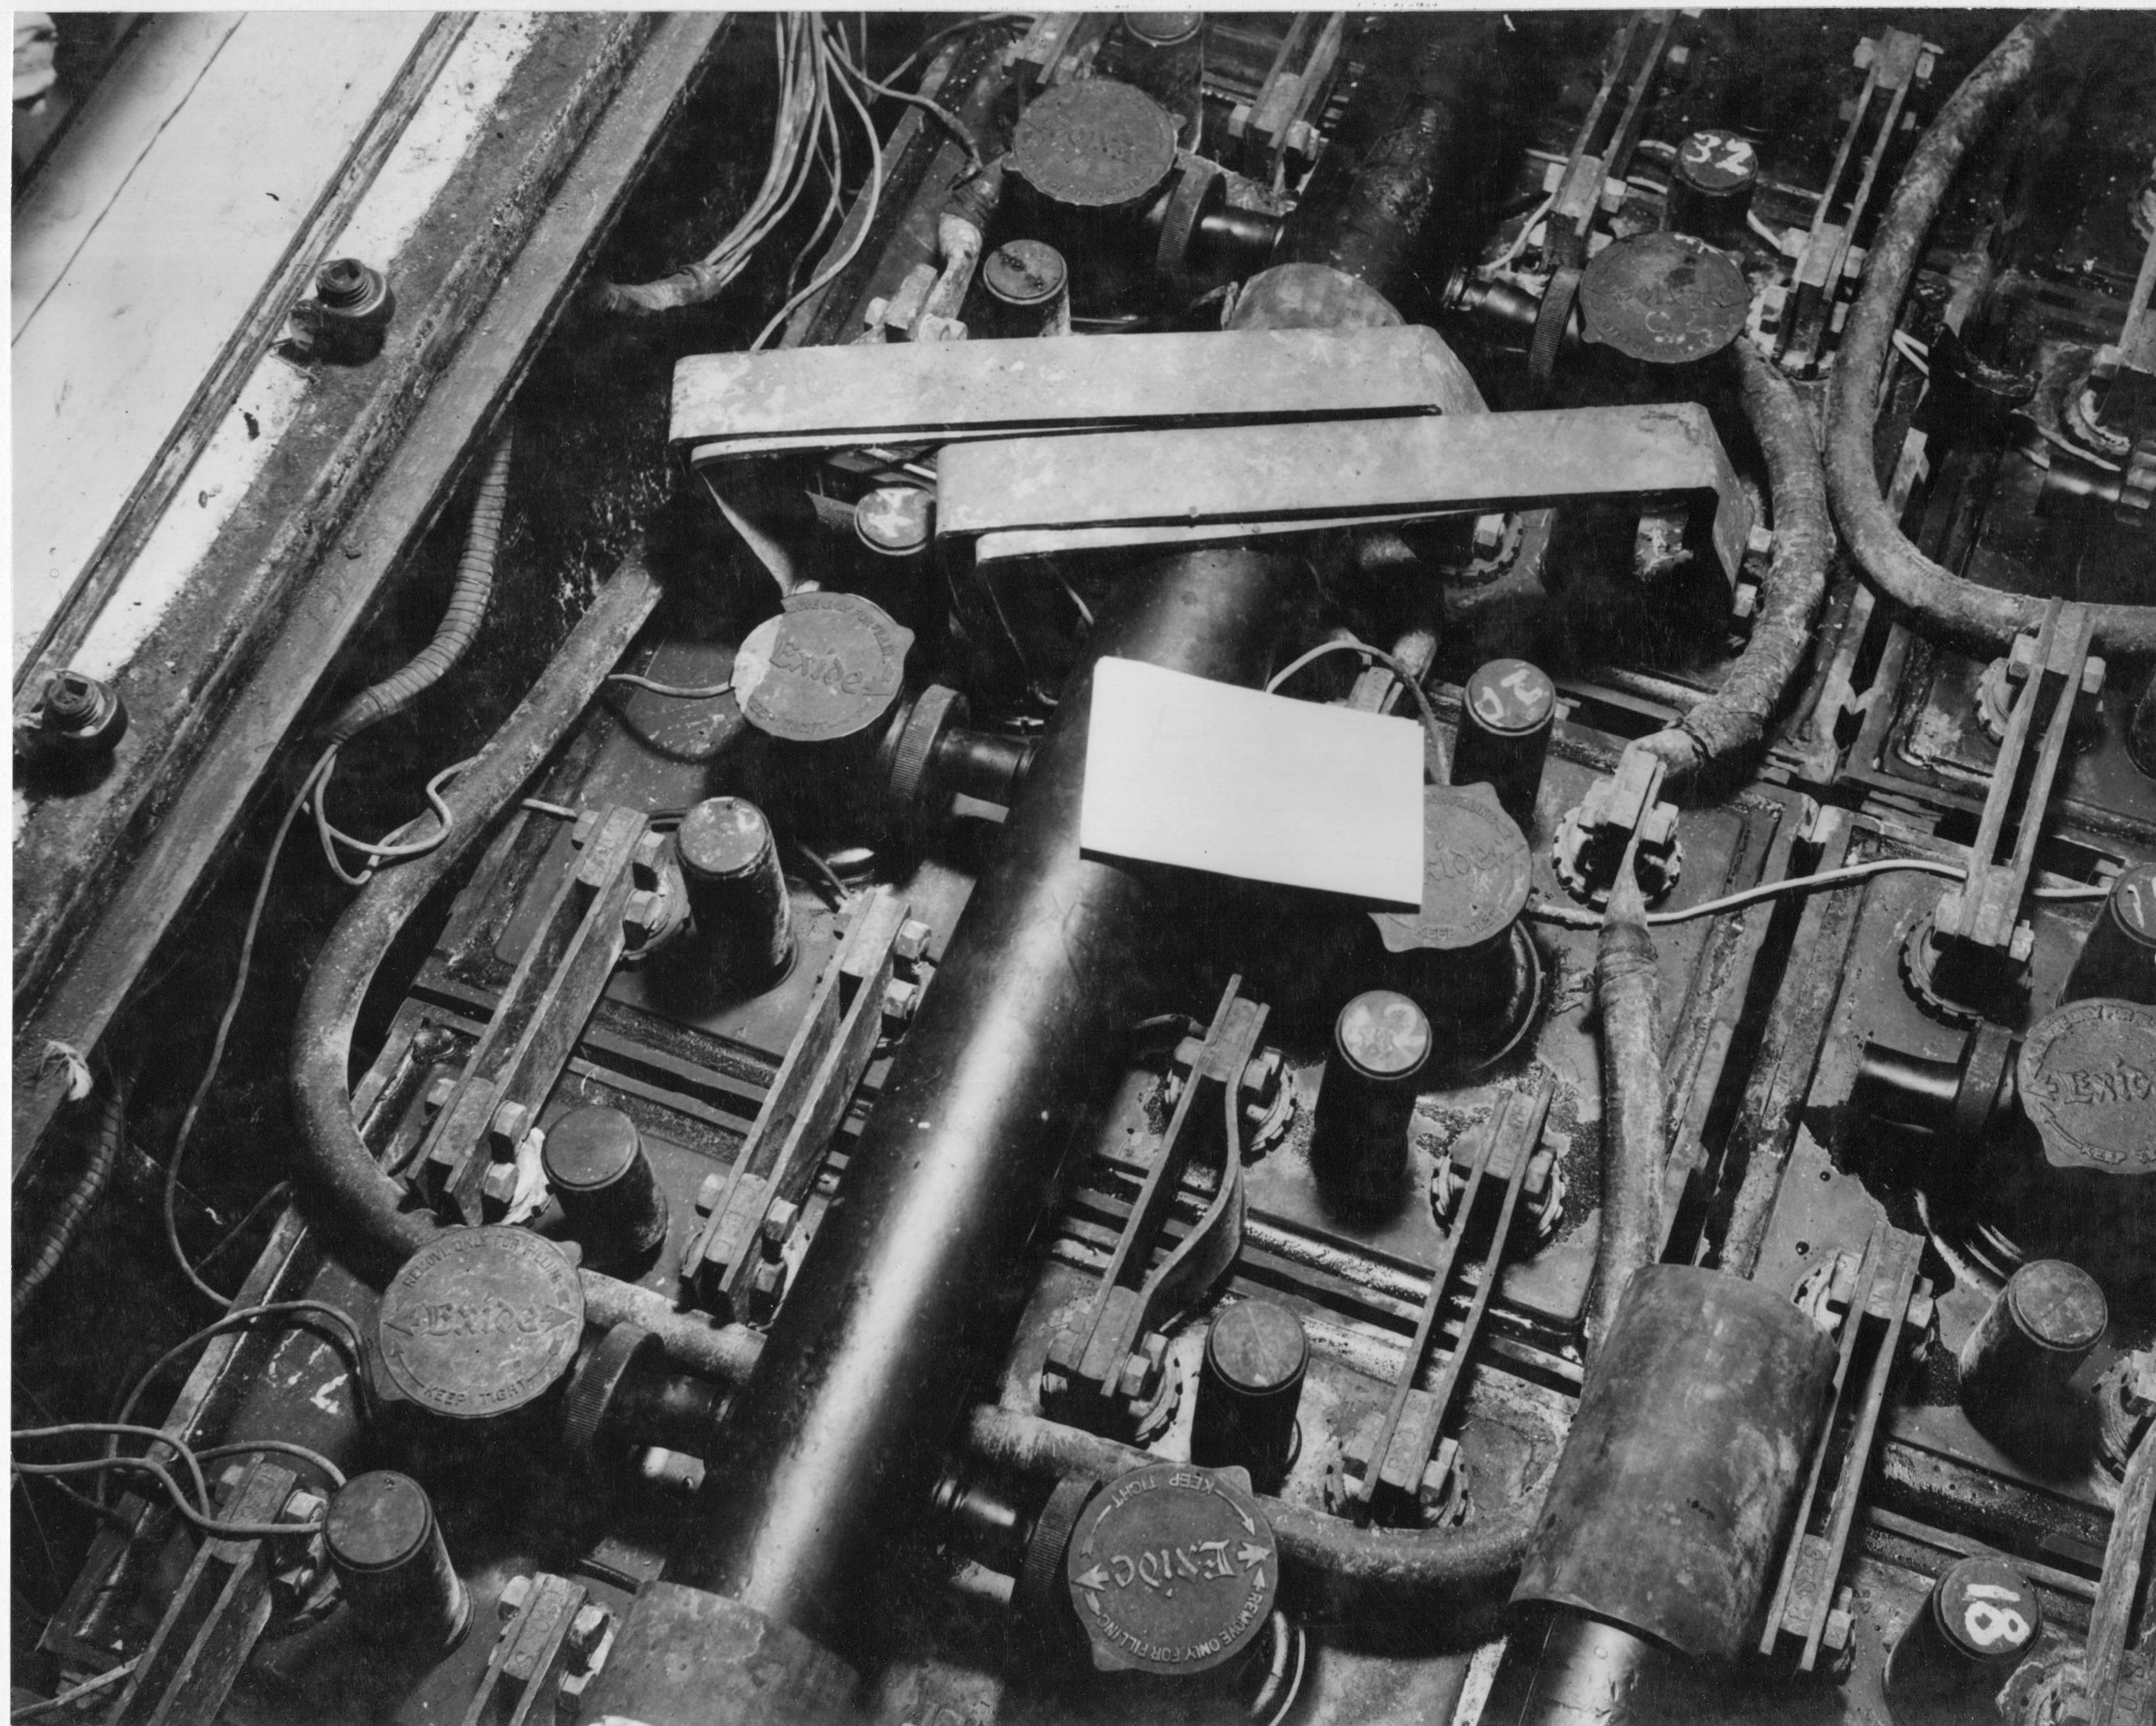

KWST-1046

12 Oct. 1942

19423

Battery connections for
submarine, USS R-2.

"RELEASED"