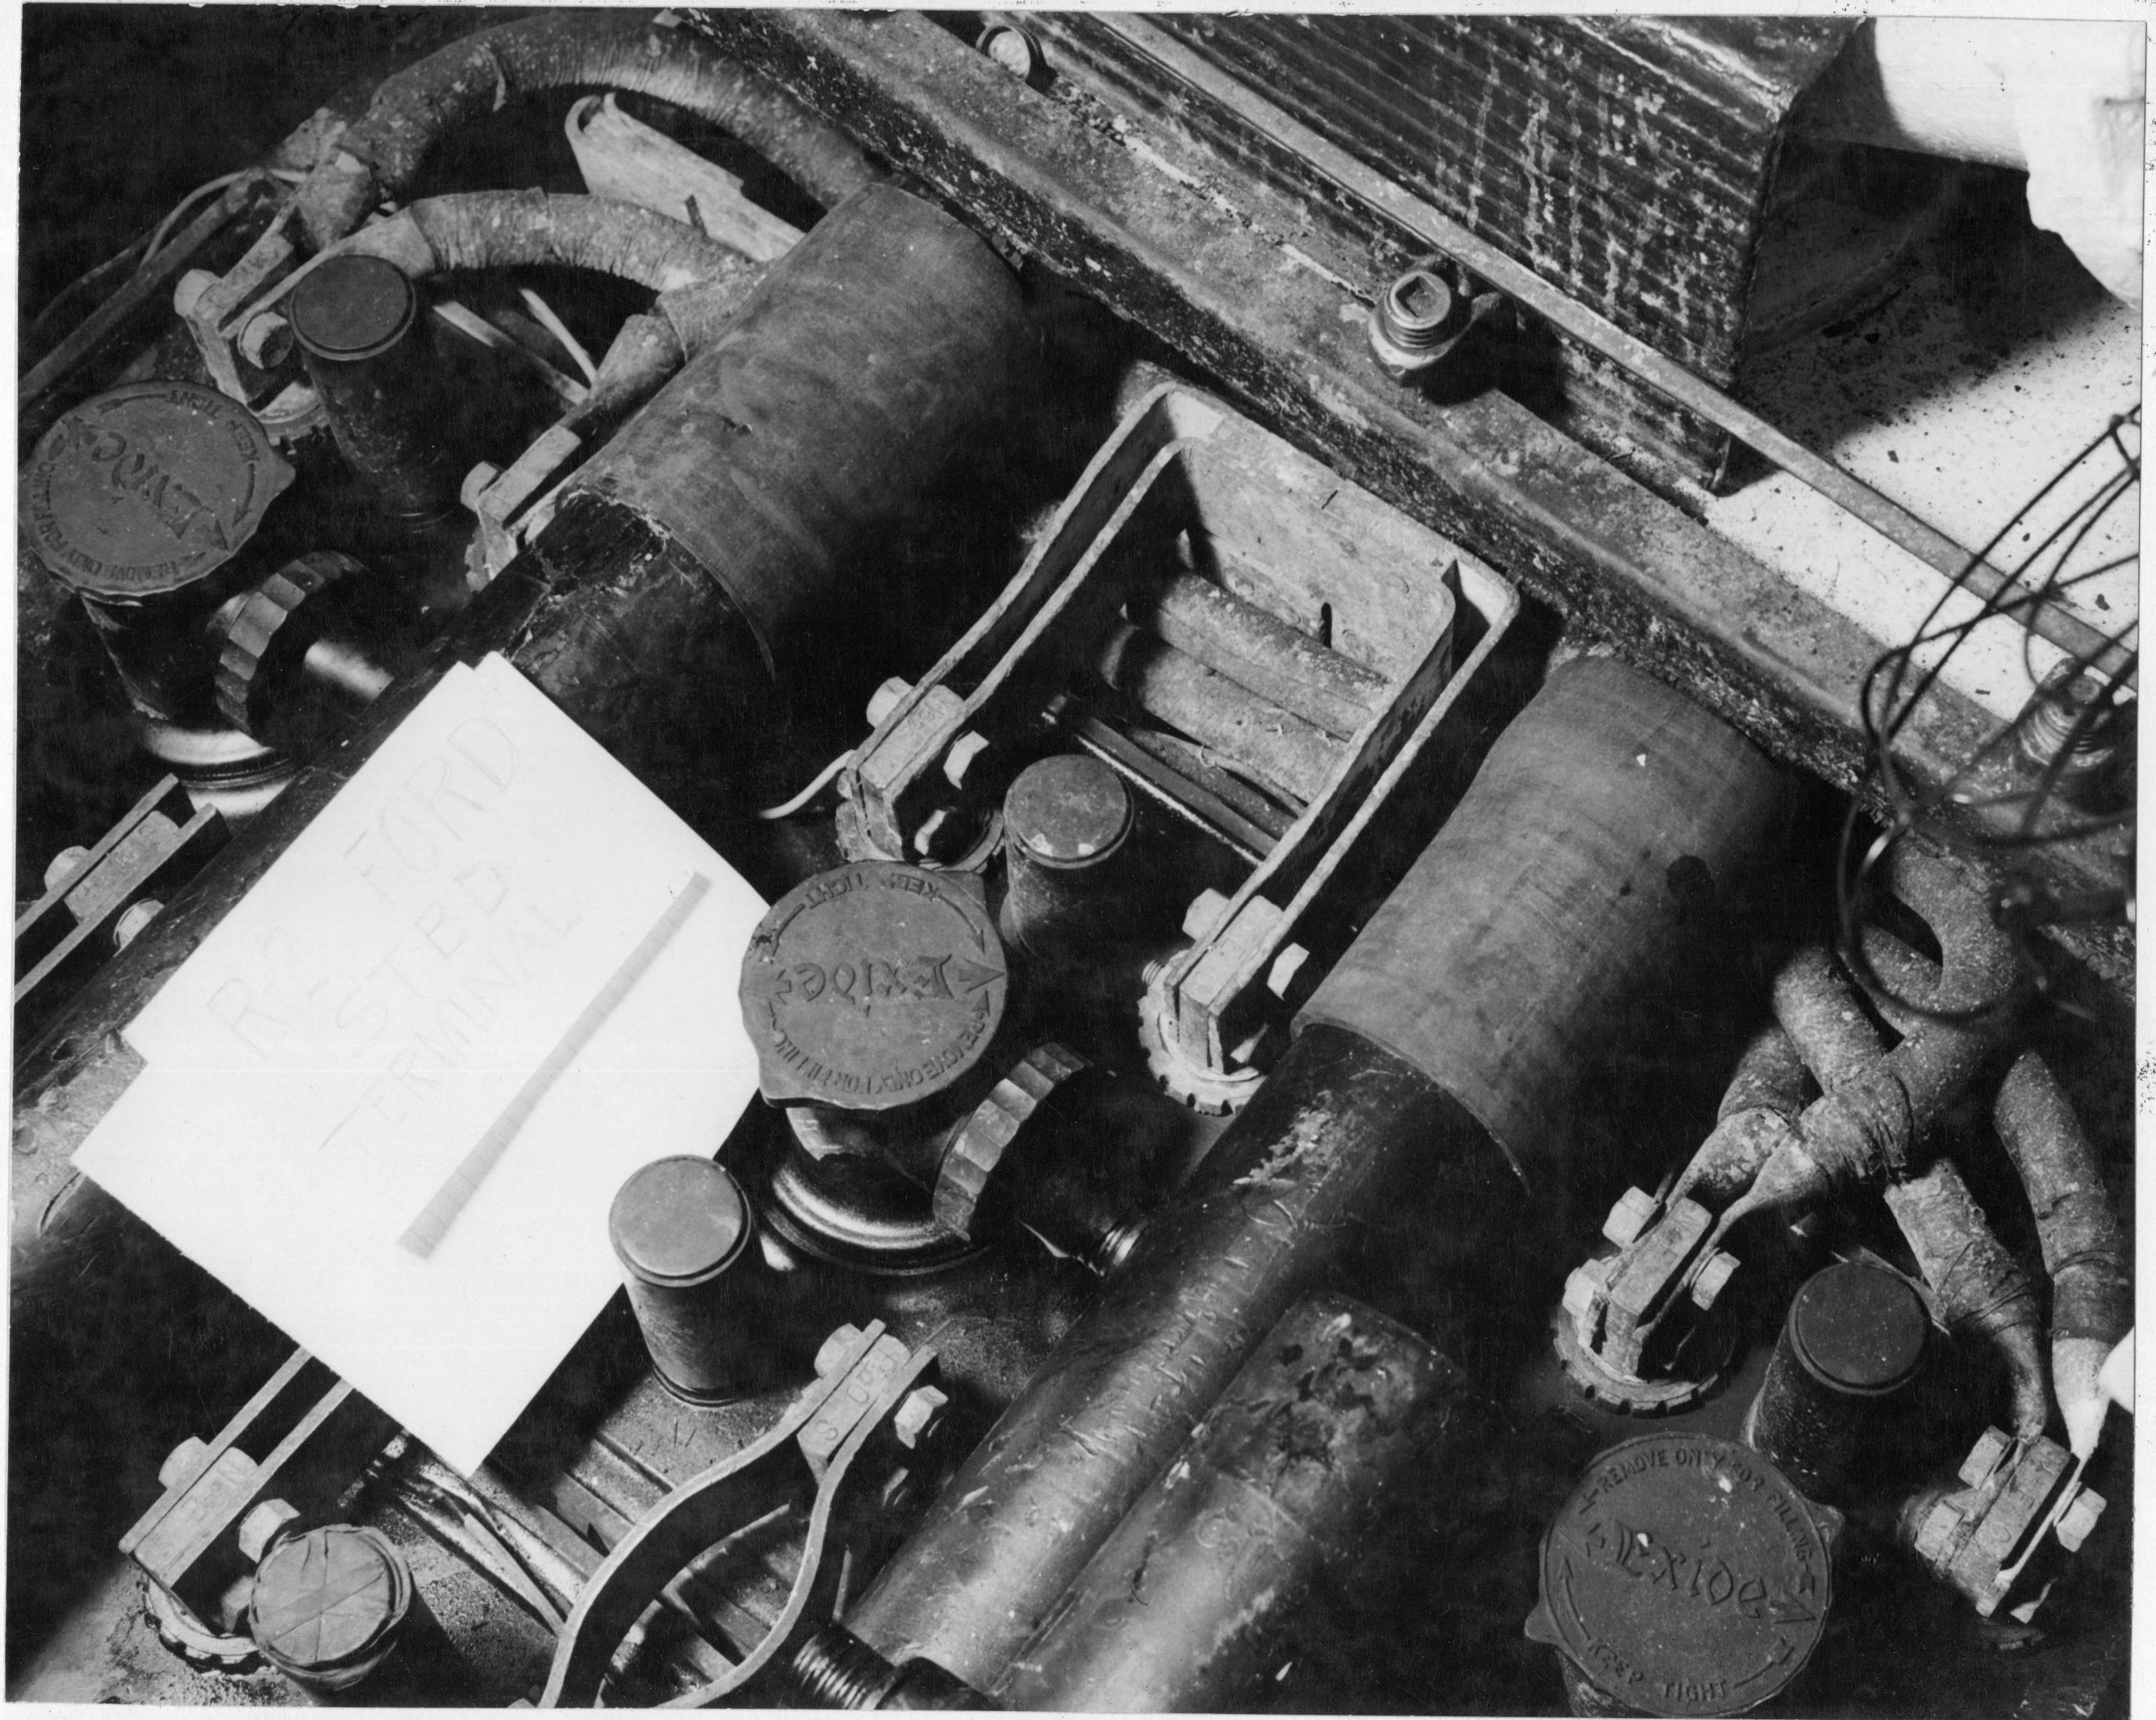

Battery connections for submarine, USS R-2.

"RELEASED"

19418

KWST-1047

12 Oct. 1942

Battery connections for
submarine, USS R-2.

"RELEASED"

KWST-1045