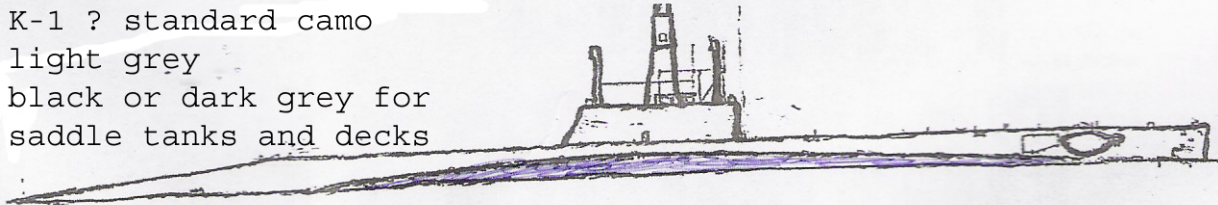

K-1 ? standard camo
light grey
black or dark grey for
saddle tanks and decks

K-2 pea green, purple-violet

K-5? dark grey, light grey

K-8?

dark grey, light grey ?

Small Squares
Half size of Below

3 cols diagonal - 10 patterns?

3 rows

Small squares 5 rows x 15 columns

solid?

11
columns

8
columns

larger squares

3 rows

20 columns