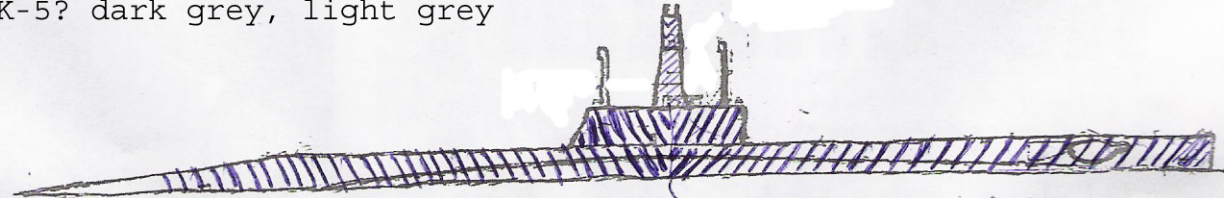

K-1 ? standard camo
light grey
black or dark grey for
saddle tanks and decks

K-2 pea green, purple-violet

K-5? dark grey, light grey

K-8?

dark grey, light grey ?

Small Squares
Half size of Below

3 cols diagonal - 10 patterns?

3 rows

Small squares 5 rows x 15 columns

solid?

11
columns

8
columns

larger squares

3 rows

20 columns