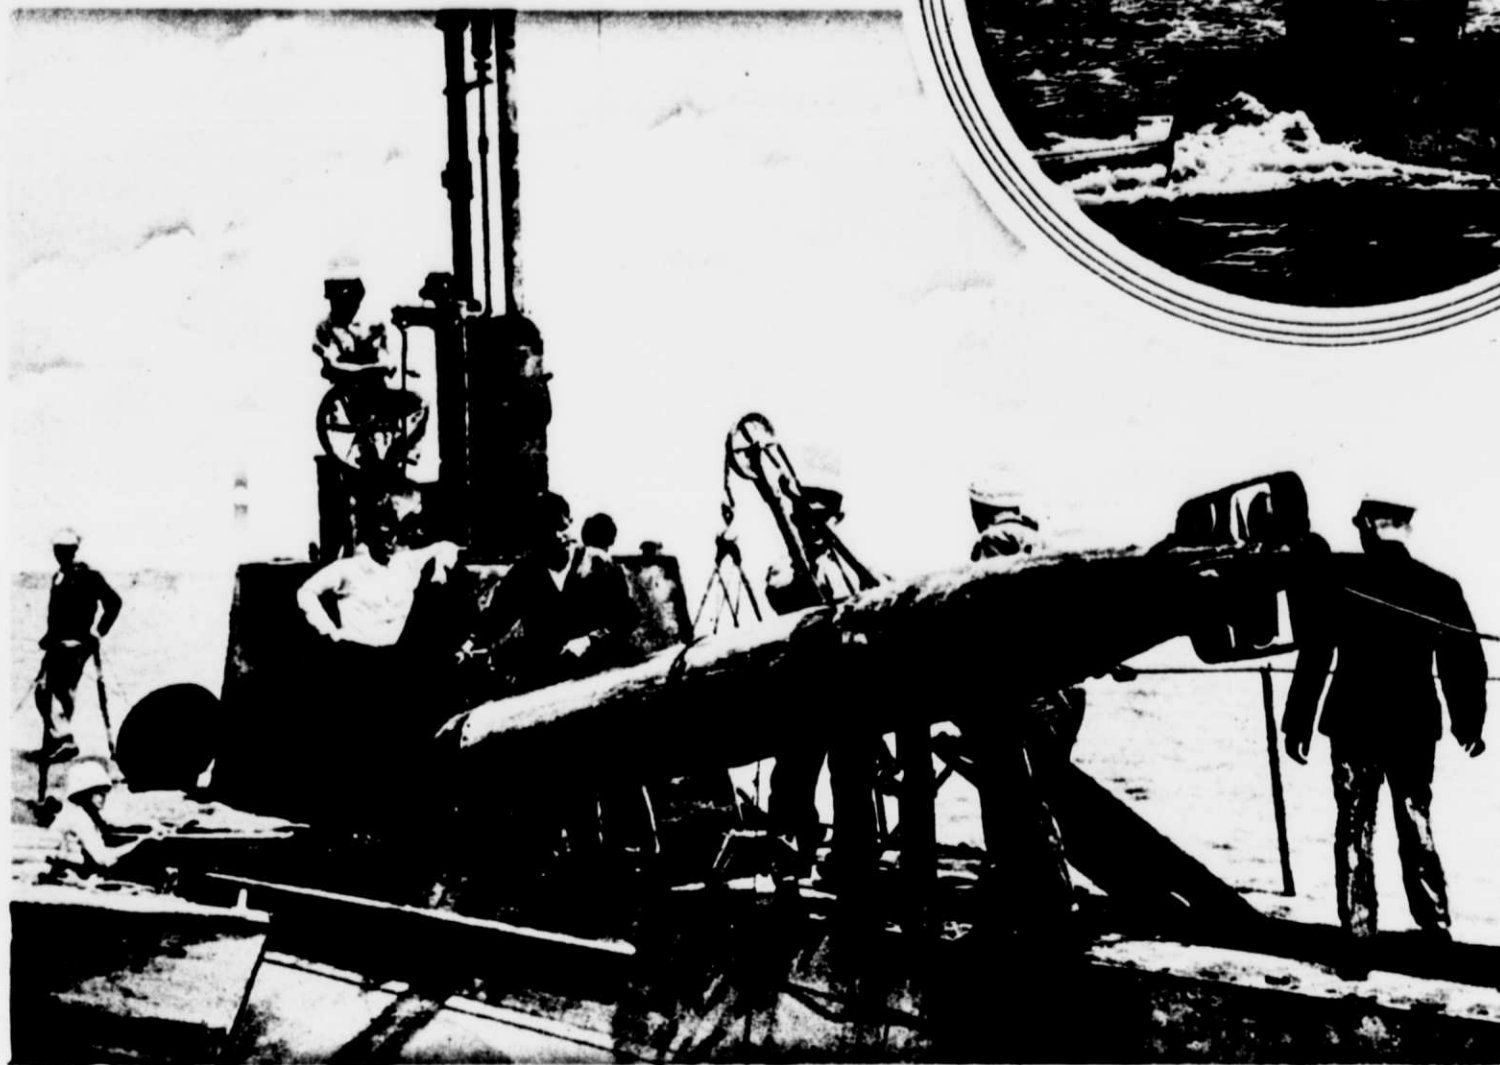

OUR OWN SUBMARINES
SHOW EFFICIENCY
IN TRYING TESTS

PLUNGING IN
PRACTICE
OFF NEW-
PORT—GOOD
VIEW OF THE
CONNING
TOWER.

HANDLING A TORPEDO THAT HAS JUST MADE A HIT. IT WAS TOWED BACK BY THE LAUNCH ALONGSIDE AND OF COURSE A DUMMY WARHEAD WAS USED.

SETTING THE BASE OF THE TARGET (AT LEFT) AND UMPIRES RECEIVING FINAL INSTRUCTIONS BEFORE SHOTS WITH TORPEDOES.

Photos. Copyright by T. Muttler