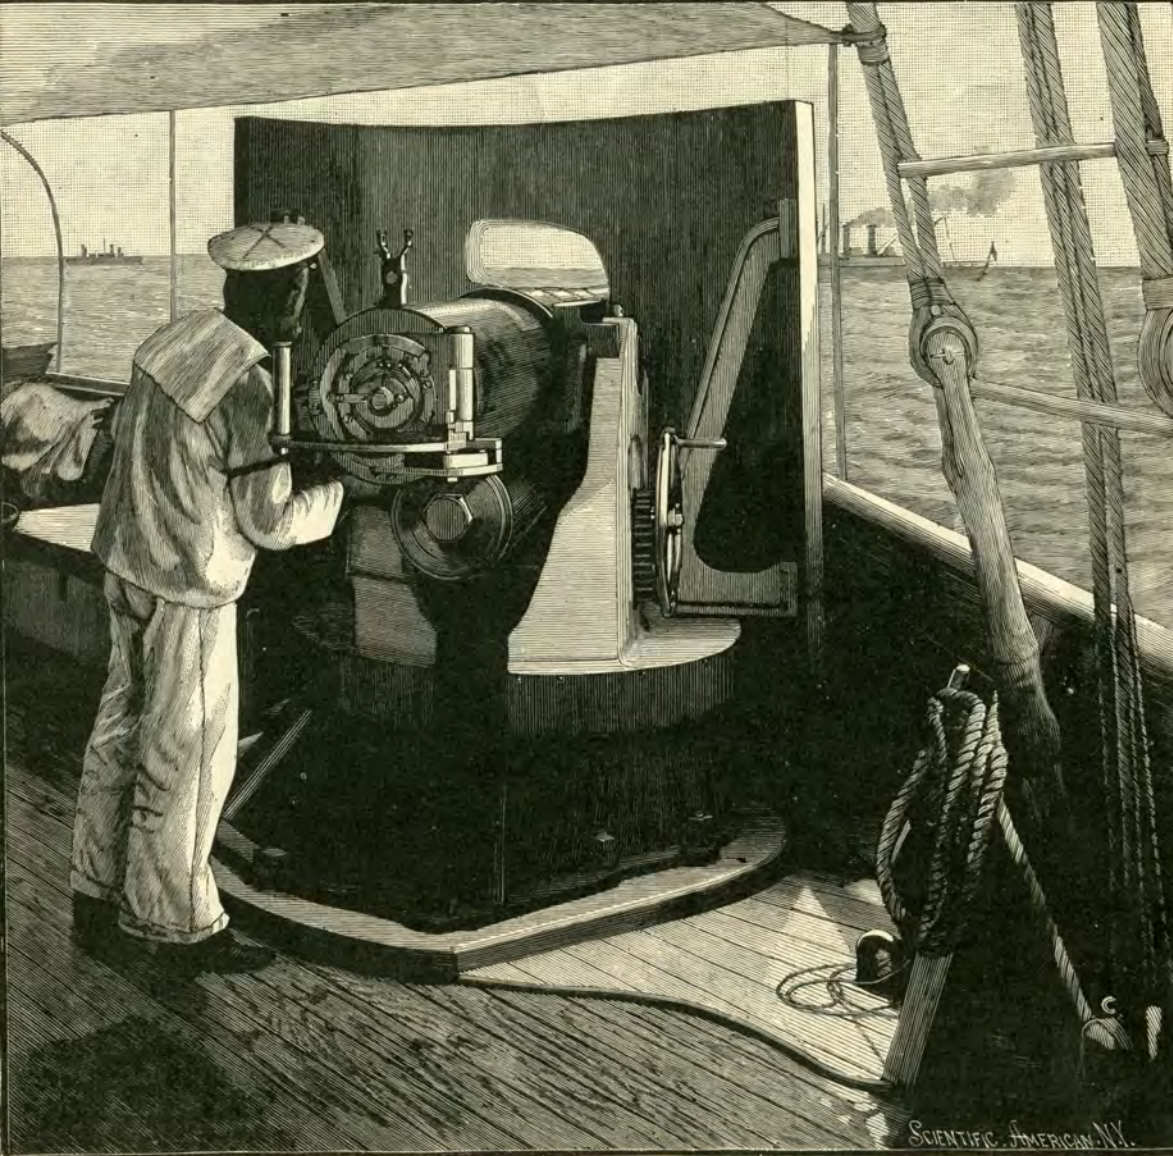

MONITOR "AMPHITRITE."

COAST DEFENSE MONITOR "AMPHITRITE"—THE FORWARD PAIR OF 10-INCH GUNS.

FOUR-INCH RAPID-FIRE GUN WITH REVOLVING SHIELD—COAST DEFENSE MONITOR "AMPHITRITE."

Sci. Am.
N.Y.

SIGHTING A 4-INCH RAPID-FIRE GUN.