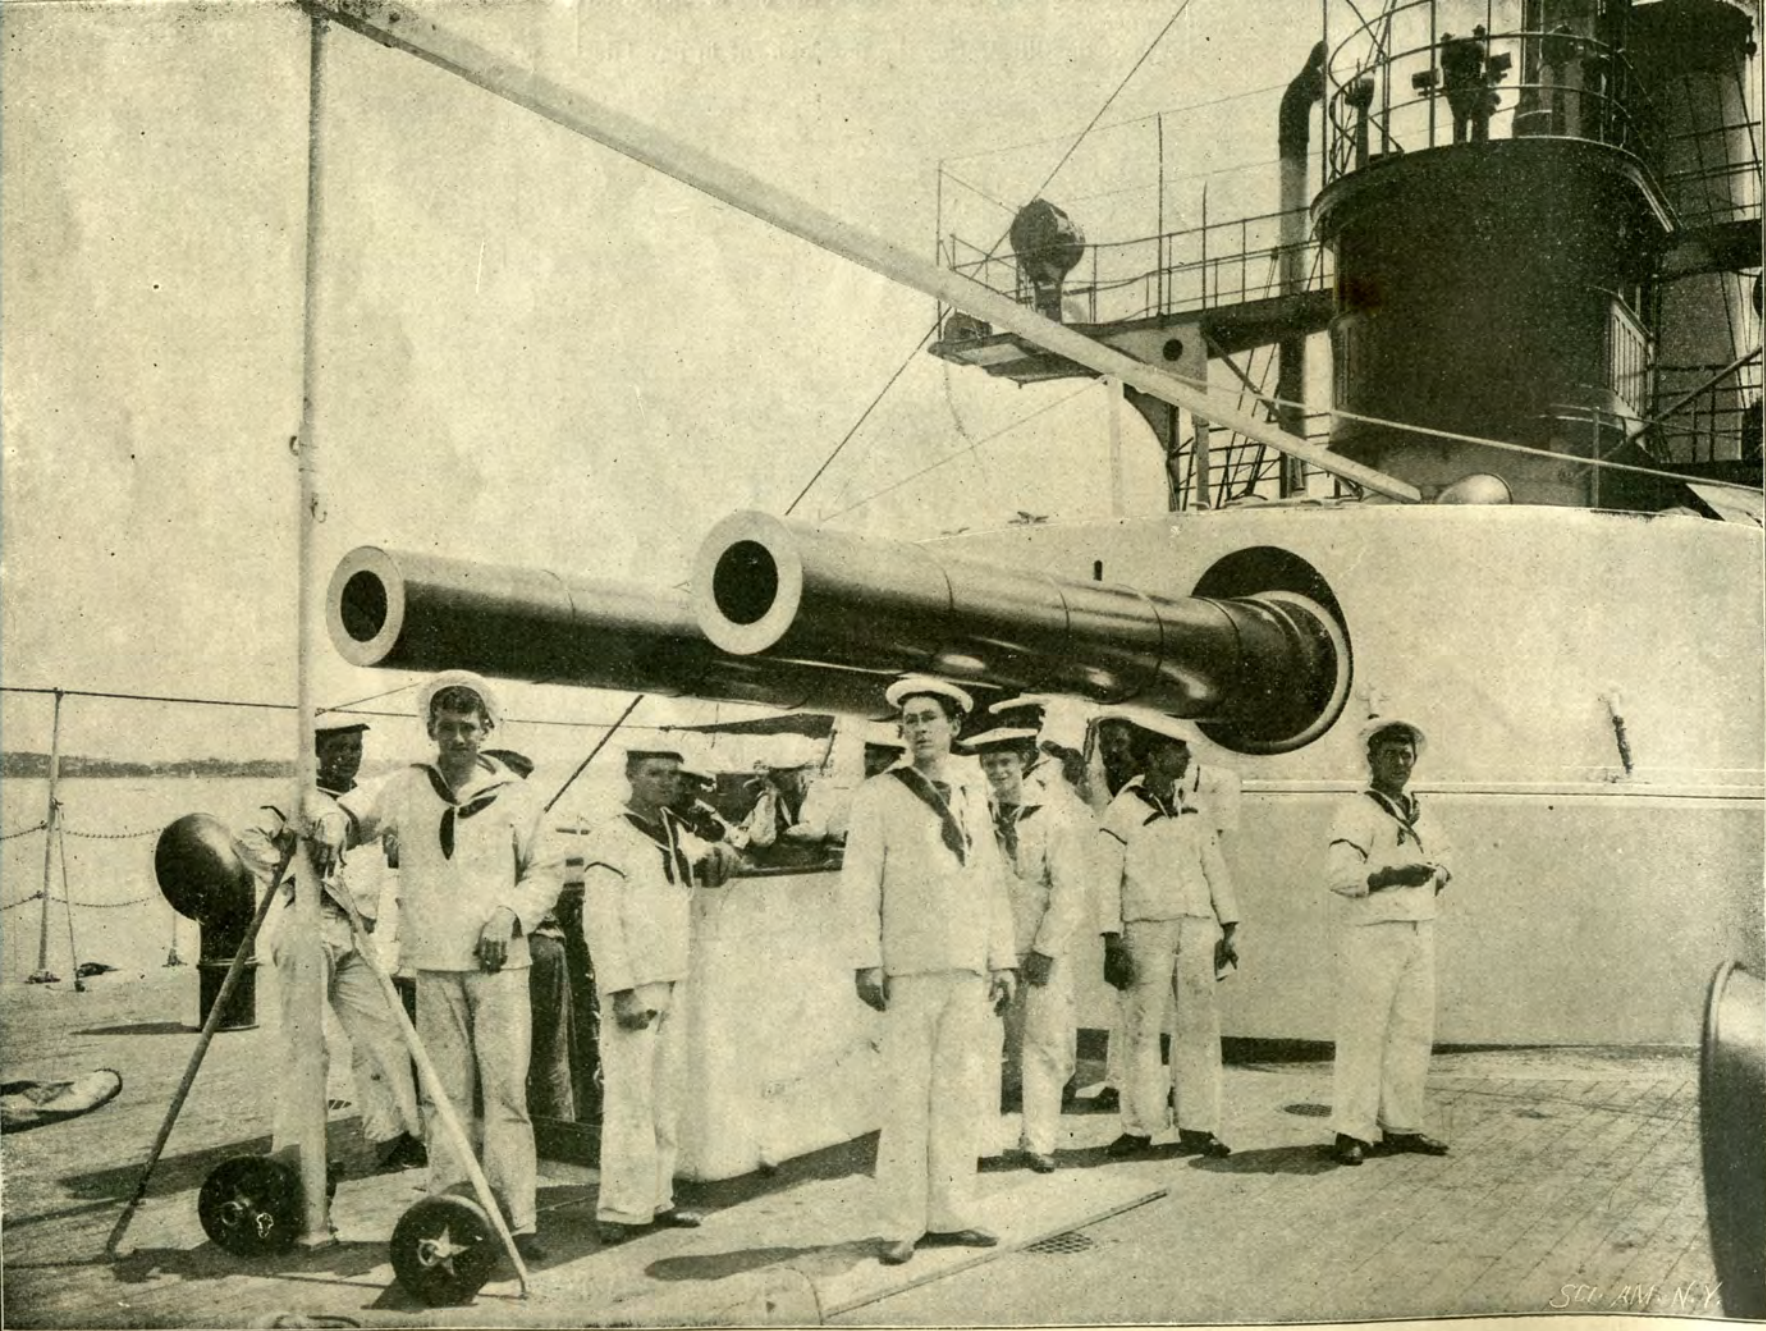

MONITOR "AMPHITRITE."

COAST DEFENSE MONITOR "AMPHITRITE"—THE FORWARD PAIR OF 10-INCH GUNS.

FOUR-INCH RAPID-FIRE GUN WITH REVOLVING SHIELD—COAST DEFENSE MONITOR "AMPHITRITE."

Sci. Am.
N.Y.

SIGHTING A 4-INCH RAPID-FIRE GUN.