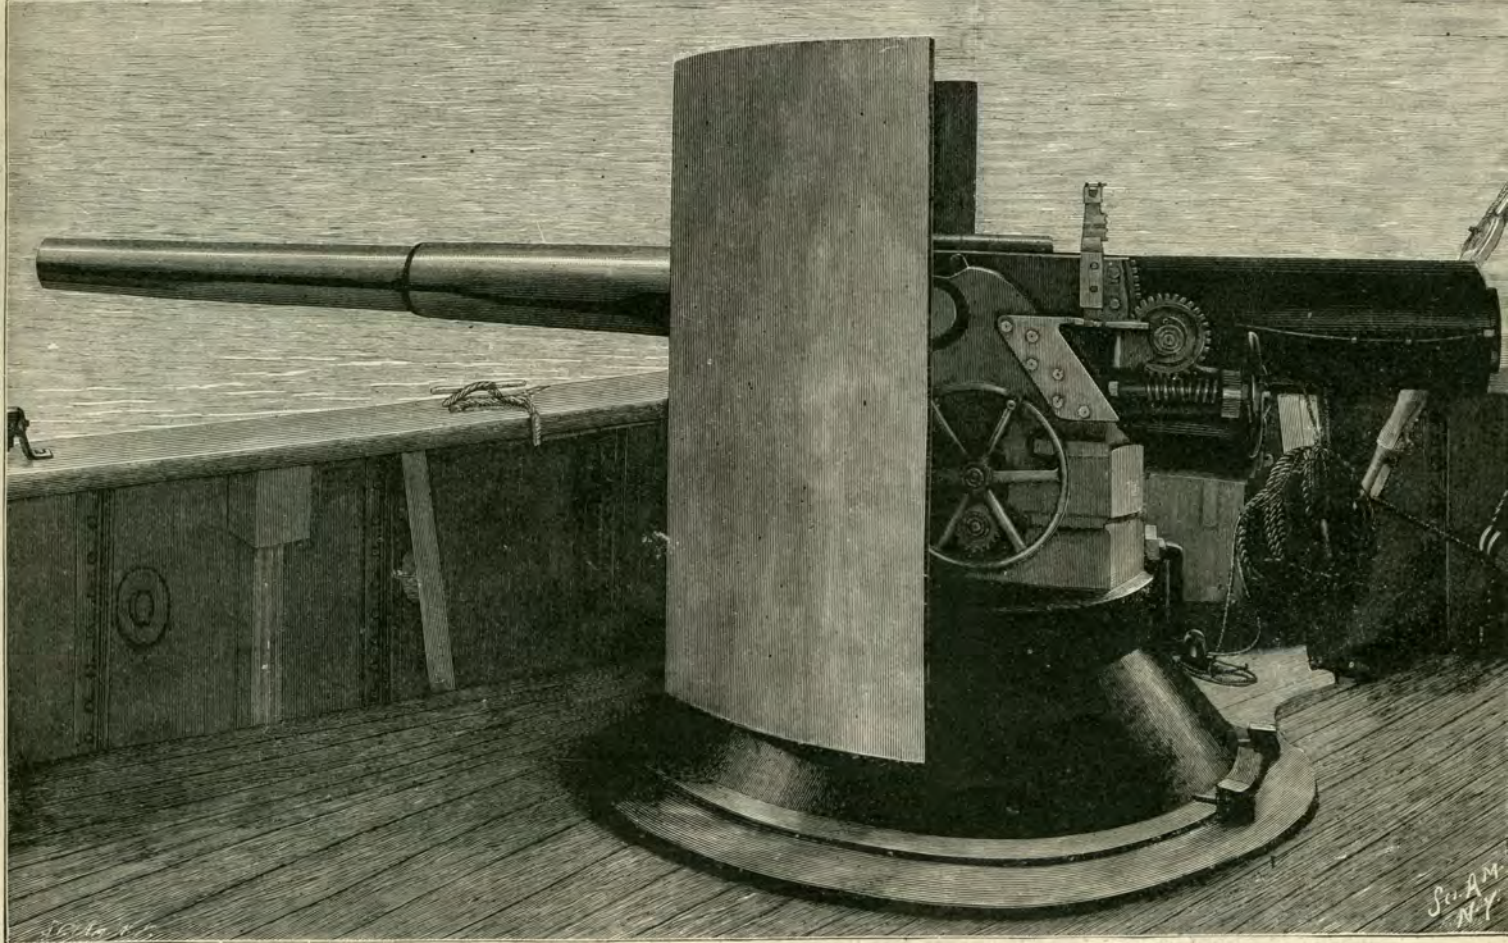

MONITOR "AMPHITRITE."

COAST DEFENSE MONITOR "AMPHITRITE"—THE FORWARD PAIR OF 10-INCH GUNS.

FOUR-INCH RAPID-FIRE GUN WITH REVOLVING SHIELD—COAST DEFENSE MONITOR "AMPHITRITE."

Sci. Am.
N.Y.

SIGHTING A 4-INCH RAPID-FIRE GUN.