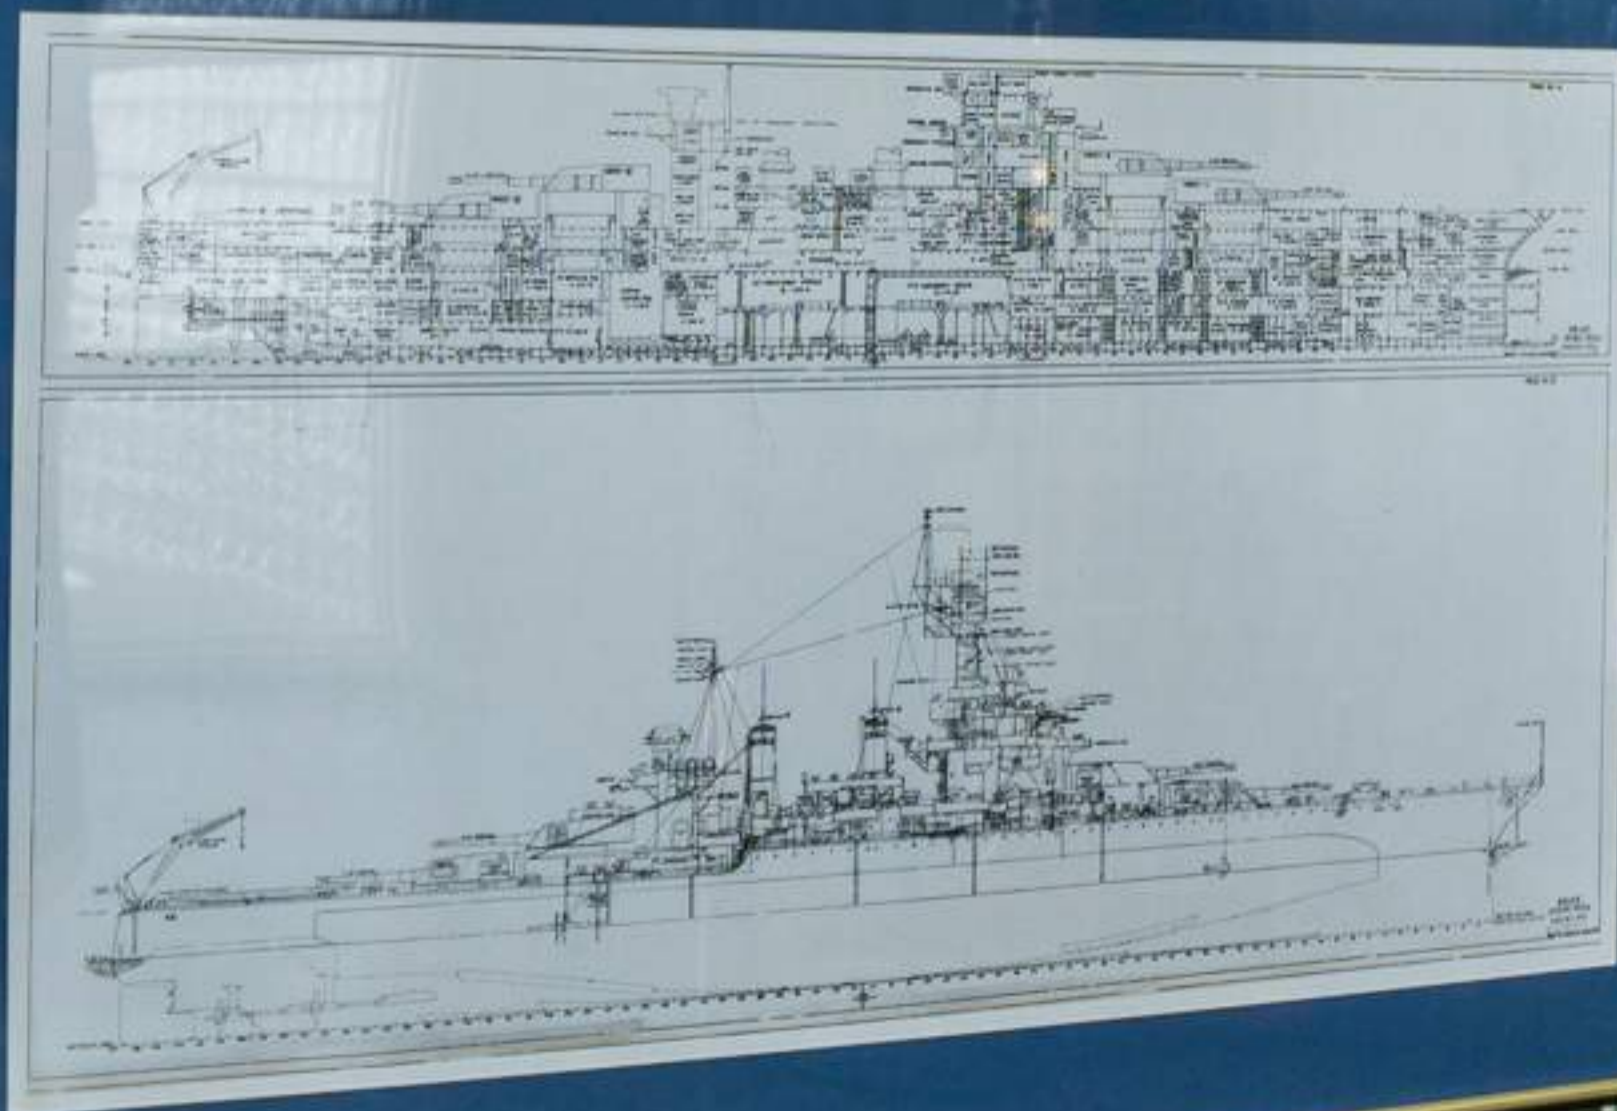

**USS
COLORADO BB45
1923 · 1947**

BATTLESHIP

U.S.S. COLORADO

Deck teakwood used
to make this gangplank.

Construction done by

Sea Scout Ship 2 - Jan 1960