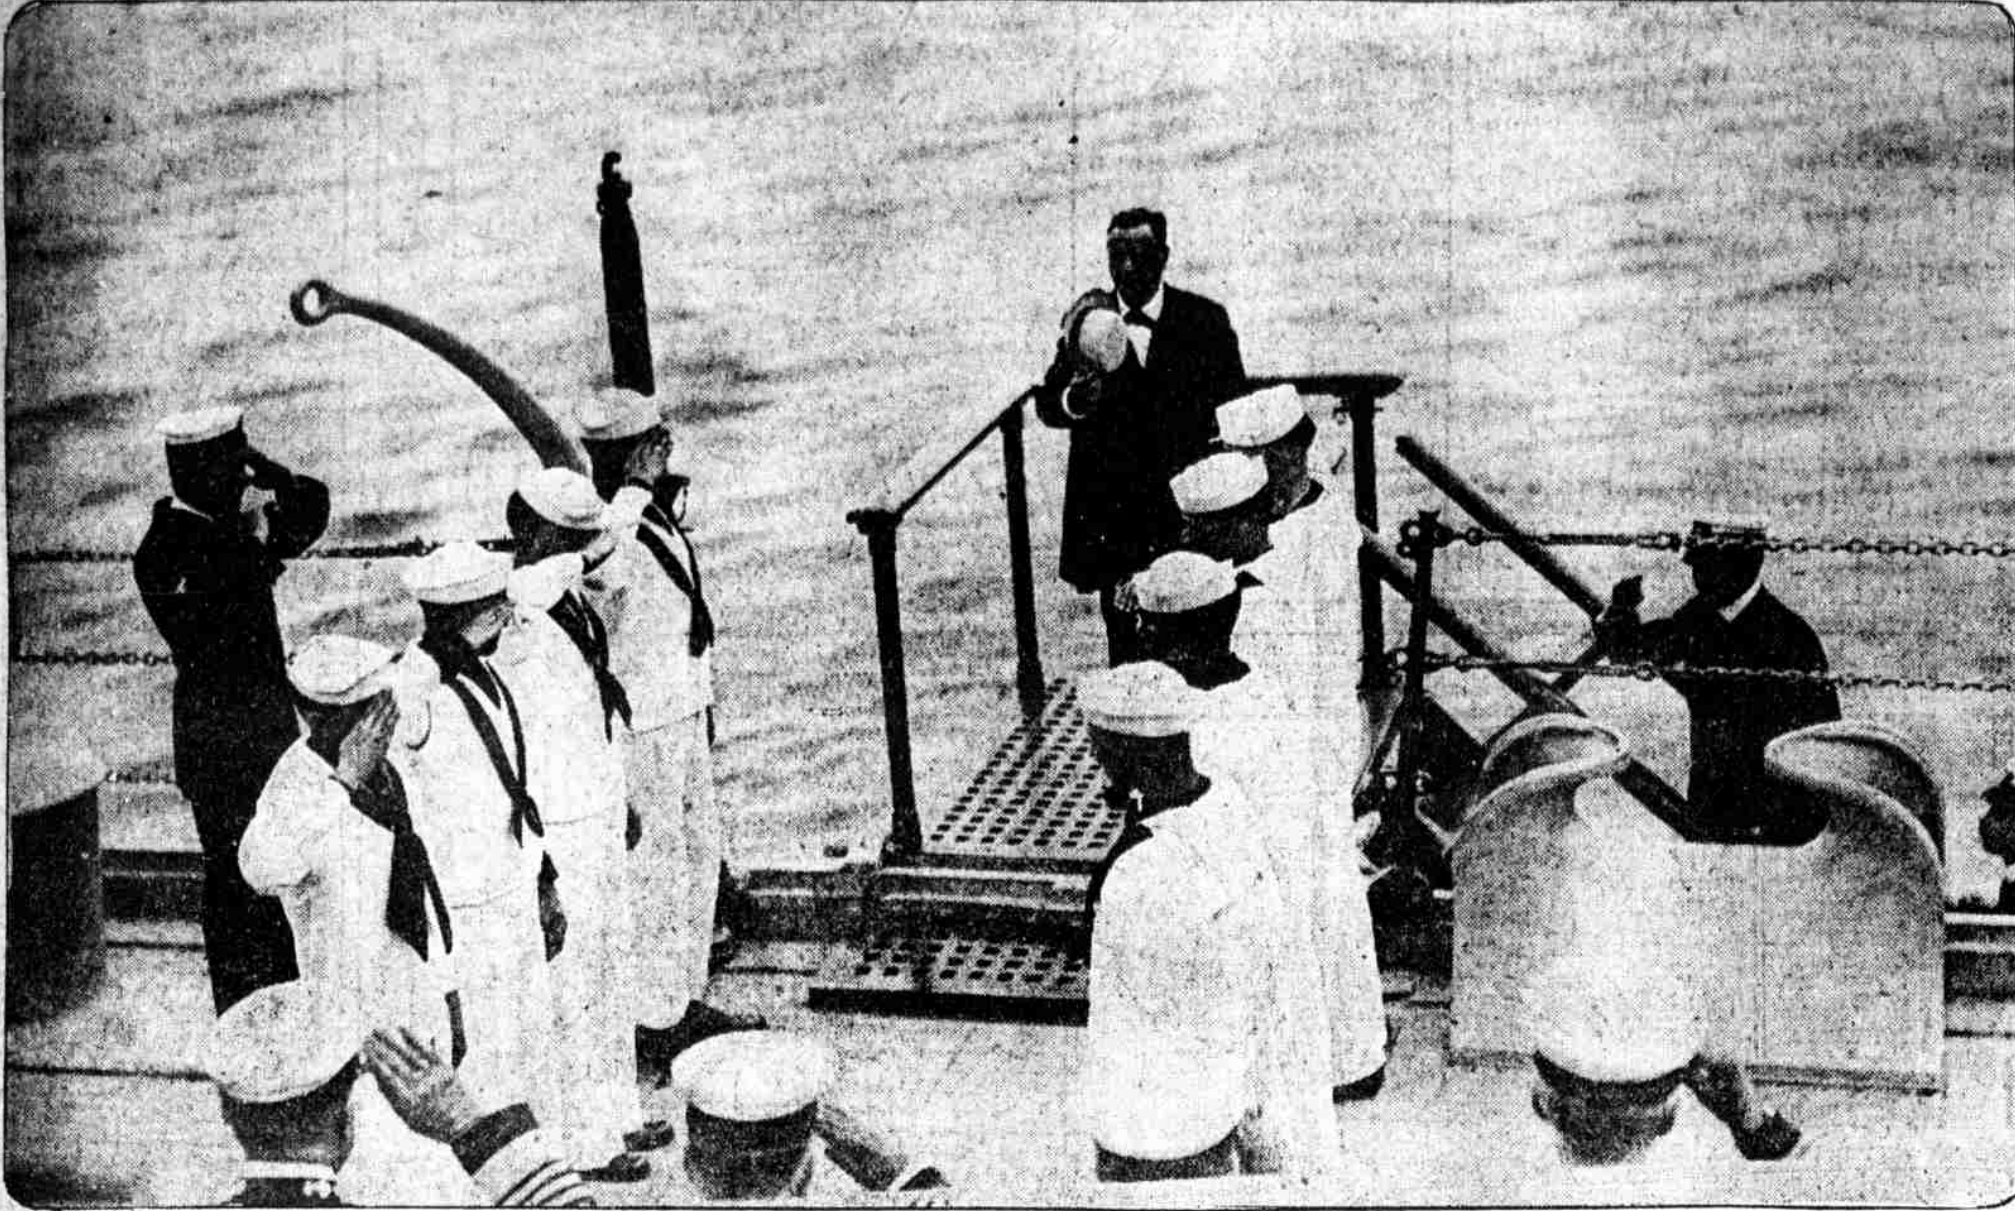

Naval Chief Visits Pacific Fleet : England's Royal Heir : Comedienne Rallies Strikers

SECRETARY OF THE NAVY DANIELS boarding the U. S. S. New Mexico, flagship of the huge new Pacific fleet, upon its arrival at San Diego, Calif., after successfully passing through the Panama Canal

TRUE AS plummet the mermaid dives into the waters of Broomall Lake at Media from a trapeze swinging far out over the quiet water of the pond from an oak's branch

BETTY MAY, in the cast of the University of California's pageant "Miriam, Sister of Moses," recently produced in the Greek Theatre at Berkeley. In the production Ruth St. Denis was Miriam and Ted Shawn enacted Moses

ENGLISH SUBMARINE K-12, the largest and most powerful undersea craft built, capable of making a speed of twenty-eight knots. One of the only type of submarine steam-driven on the surface, with funnels that can be housed for diving. Note the curious formation of the bow

ENGLISH FISHERMEN were puzzled when this odd monster was landed in their mackerel net at Tor Bay, on the east coast of Devonshire. The species, unknown to the fishermen, was eighteen feet long and resembled somewhat a shark and dolphin