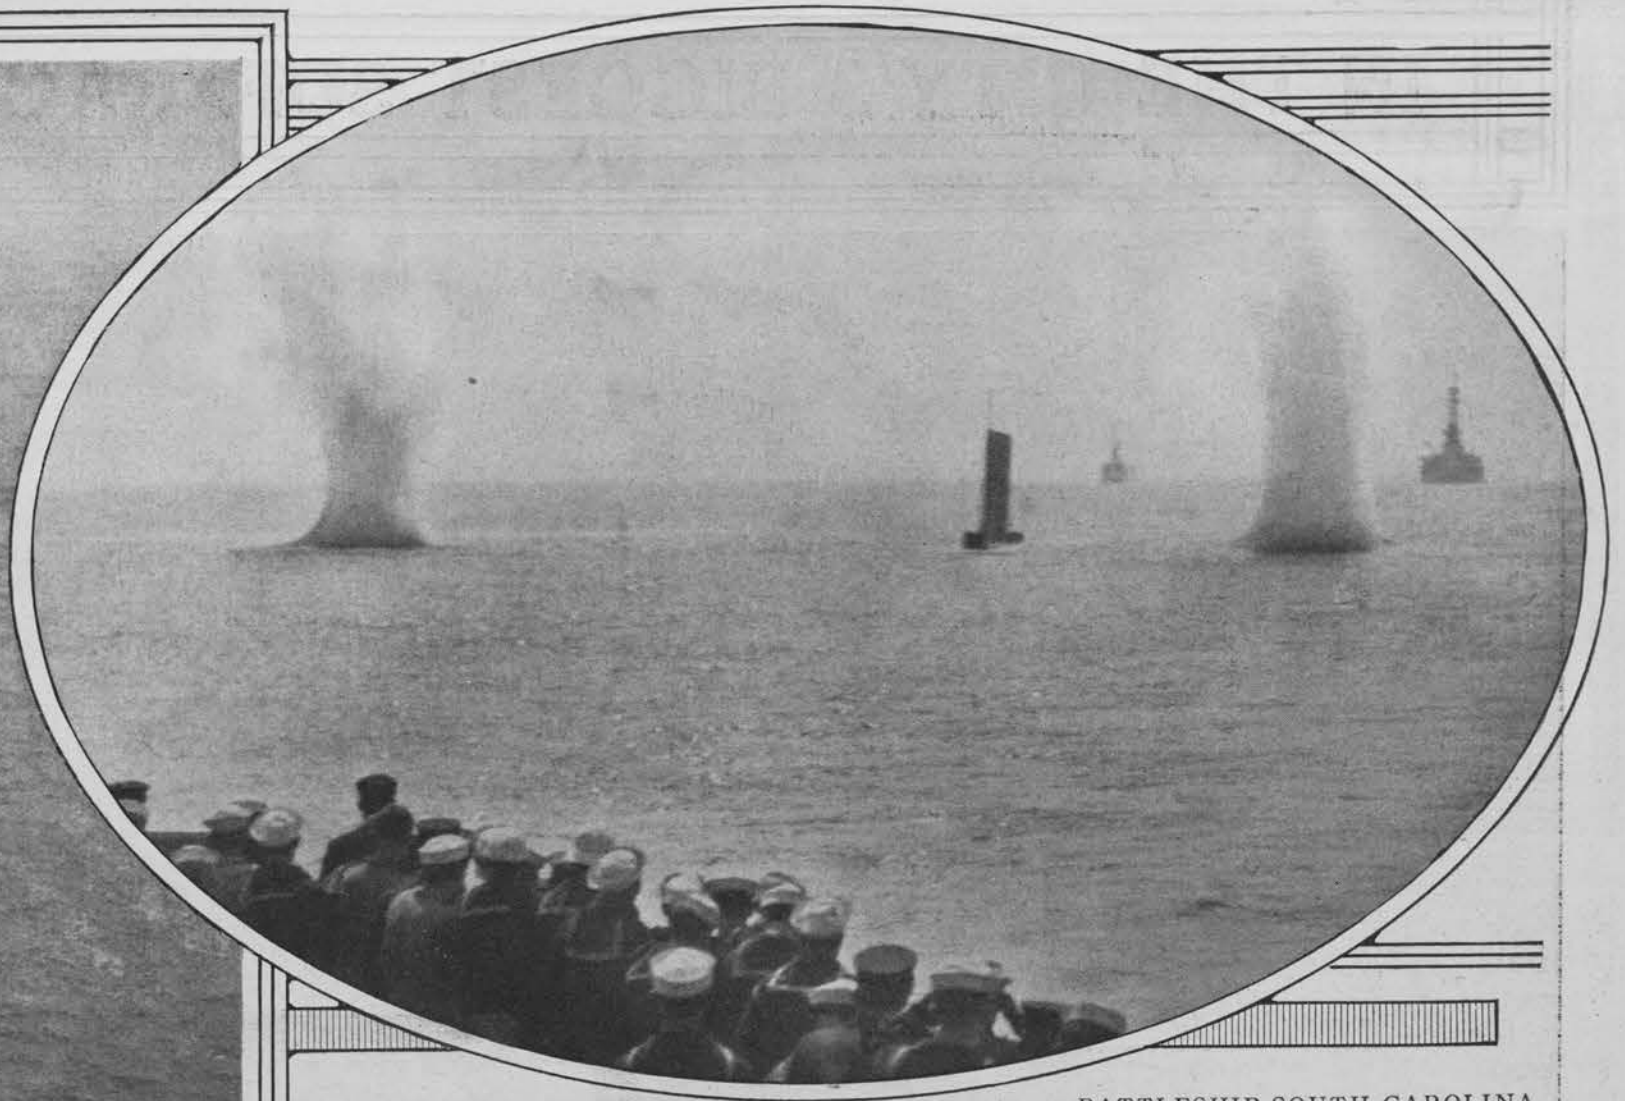

BATTLESHIP NEW YORK RETURNING TO THIS CITY A WEEK AGO FROM THE SOUTHERN DRILL GROUNDS.
 From one of the most remarkable photographs ever taken of a warship in the open sea, showing every foot of her deck.
 (Photo © by E. Muller, Jr.)

BATTLESHIP SOUTH CAROLINA, AT A DISTANCE OF NINE MILES, FIRING ON A TARGET, SEEN BETWEEN THE TOWERS OF WATER, DURING THE NAVAL GAMES IN CHESAPEAKE BAY, JUST CONCLUDED.
 The Observers on a Sister Ship in the Foreground Are Only a Few Hundred Yards Away.

THE TARGET WHEN THE SOUTH CAROLINA HAD FINISHED FIRING.
 (Photos © by R. Muller, Jr.)

Lady de Bathe, the Famous Lily Langtry and "Jersey Lilly" of the Stage, Who Arrived Here Approximately on Her Sixty-third Birthday, Feeling, She Said, "Like a Schoolgirl." (© Int. F. S.)