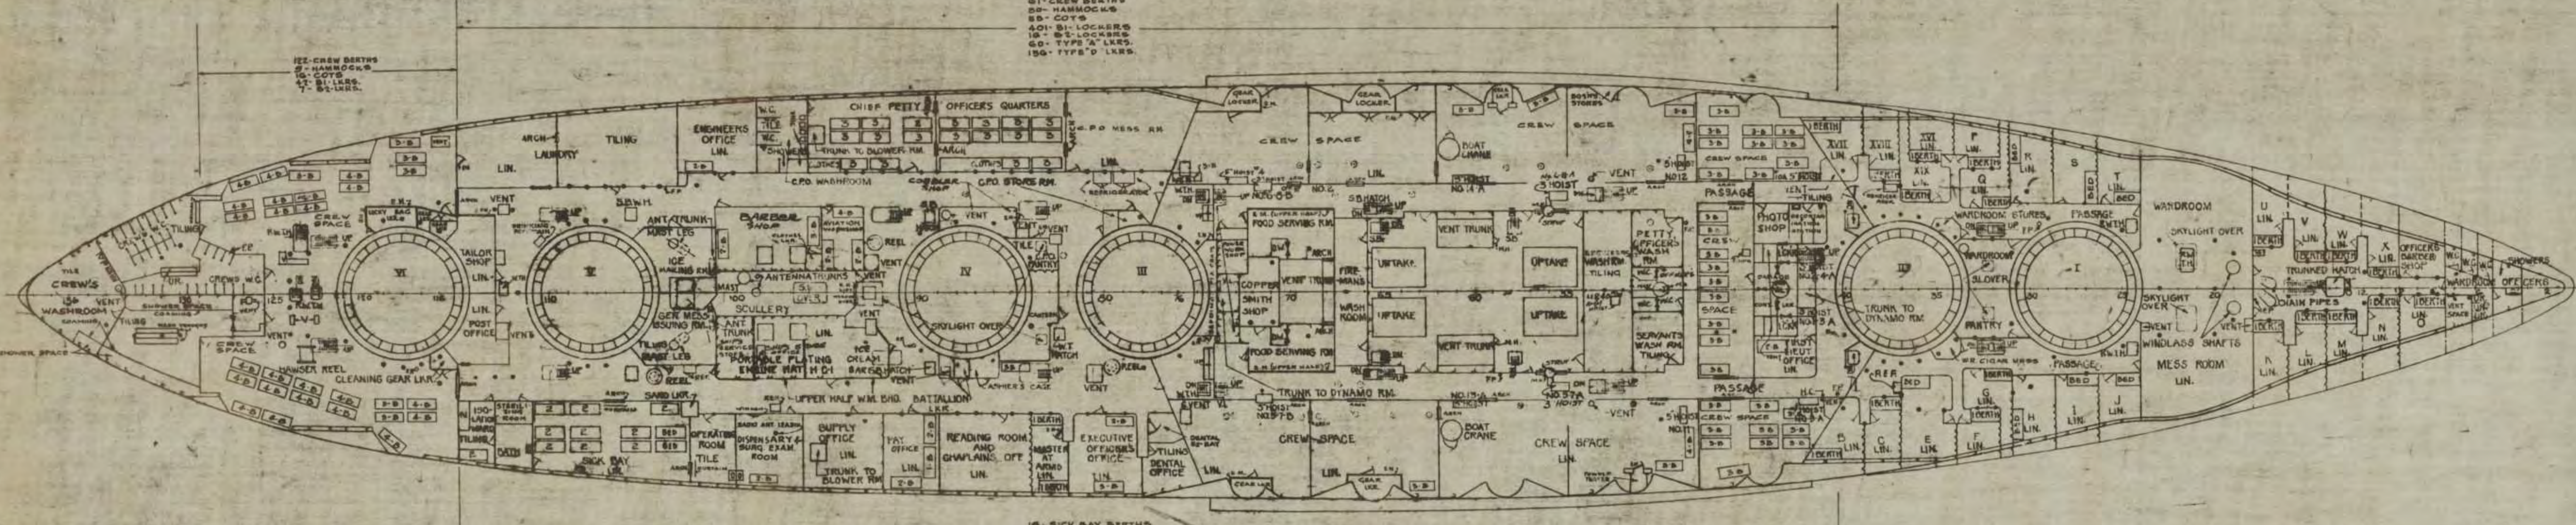

BB 33
 INBOARD PROFILE
 SCALE 1/4" = 1'-0"
 BU. SHIPS NO. 8833-2012-34323

BB 33
 OUTBOARD PROFILE
 SCALE 1/4" = 1'-0"
 BU. SHIPS NO. 8833-2012-34323

BB33
SUPERSTRUCTURE & BRIDGES
SCALE 1/4" = 1'-0"
BU SHIPS NO. 8833-2012-345913

BB33
MAIN DECK
SCALE 1/4" = 1'-0"
BU SHIPS NO. 8833-2012-345913

BB33
2ND DECK
SCALE 1/4" = 1'-0"
BU SHIPS NO. 8833-2012-345913

BB 33
2ND PLATFORM
SCALE 1/8" = 1'-0"
BU SHIPS NO. 8633-5013-345925

BB 33
HOLD
SCALE 1/8" = 1'-0"
BU SHIPS NO. 8633-5013-345925

BB 33
INNER BOTTOM
SCALE 1/8" = 1'-0"
BU SHIPS NO. 8633-5013-345925

BB 33
 HALF DECK
 SCALE 1/4" = 1'-0"
 BU SHIPS NO. 0033-50103-343 913

BB 33
 3RD DECK
 SCALE 1/4" = 1'-0"
 BU SHIPS NO. 0033-50103-343 913

BB 33
 1ST PLATFORM
 SCALE 1/4" = 1'-0"
 BU SHIPS NO. 0033-50103-343 913

51-2-11/2-30196