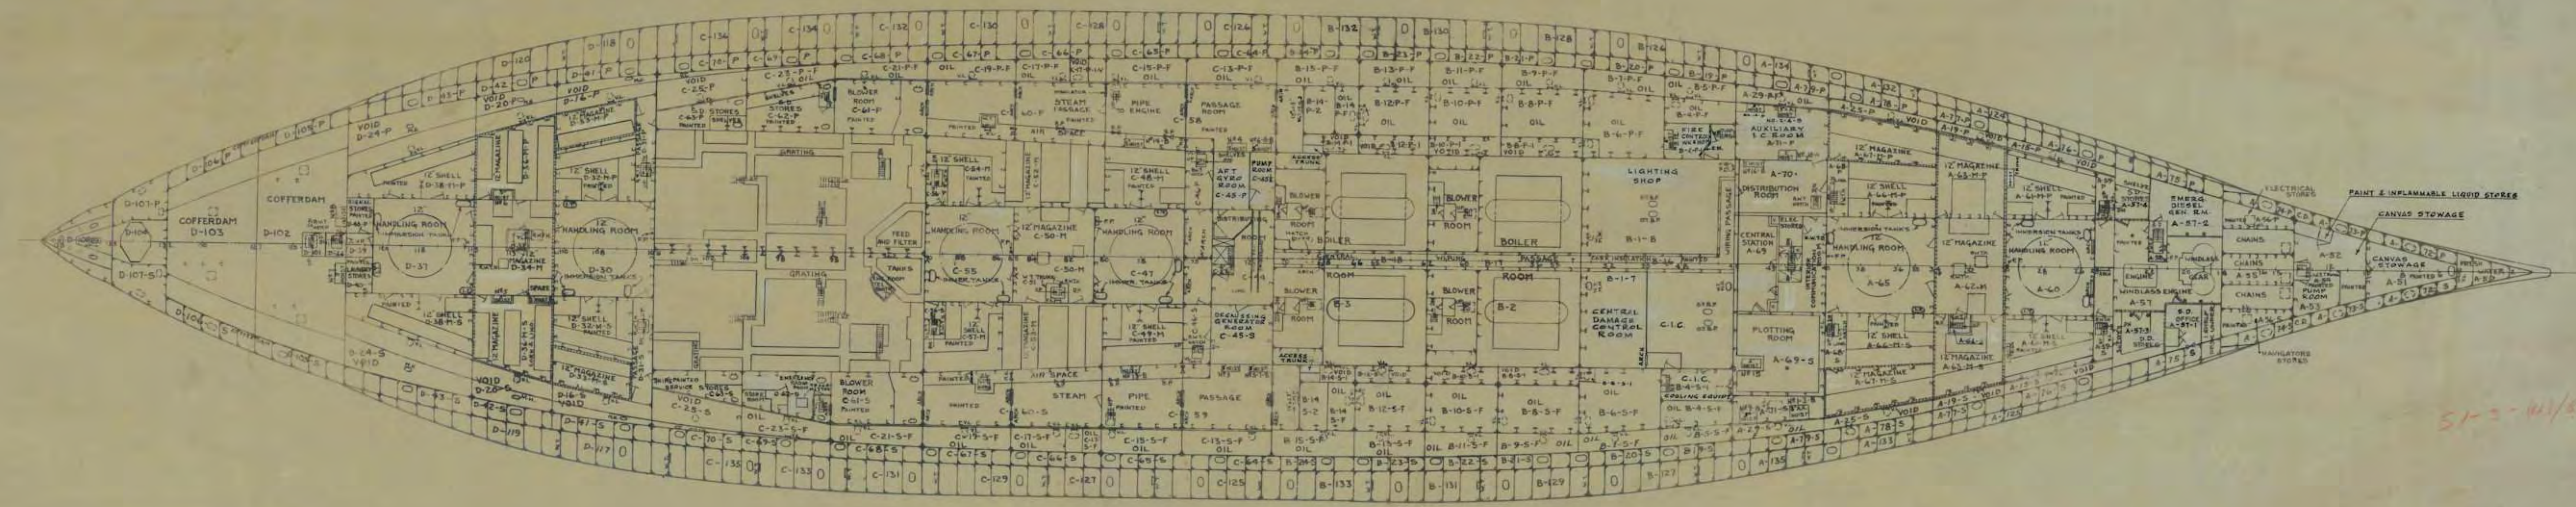

BB 33
 INBOARD PROFILE
 SCALE 1/4" = 1'-0"
 BU. SHIPS NO. 8833-2012-34323

BB 33
 OUTBOARD PROFILE
 SCALE 1/4" = 1'-0"
 BU. SHIPS NO. 8833-2012-34323

BB33
SUPERSTRUCTURE & BRIDGES
SCALE 1/4" = 1'-0"
BU SHIPS NO. 8833-2012-345913

BB33
MAIN DECK
SCALE 1/4" = 1'-0"
BU SHIPS NO. 8833-2012-345913

BB33
2ND DECK
SCALE 1/4" = 1'-0"
BU SHIPS NO. 8833-2012-345913

BB 33
2ND PLATFORM
SCALE 1/8" = 1'-0"
BU SHIPS NO. 8633-5013-345925

BB 33
HOLD
SCALE 1/8" = 1'-0"
BU SHIPS NO. 8633-5013-345925

BB 33
INNER BOTTOM
SCALE 1/8" = 1'-0"
BU SHIPS NO. 8633-5013-345925

BB 33
 HALF DECK
 SCALE 1/4" = 1'-0"
 BU SHIPS NO. 0033-50103-343 913

BB 33
 3RD DECK
 SCALE 1/4" = 1'-0"
 BU SHIPS NO. 0033-50103-343 913

BB 33
 1ST PLATFORM
 SCALE 1/4" = 1'-0"
 BU SHIPS NO. 0033-50103-343 913

51-2-11/2-30196