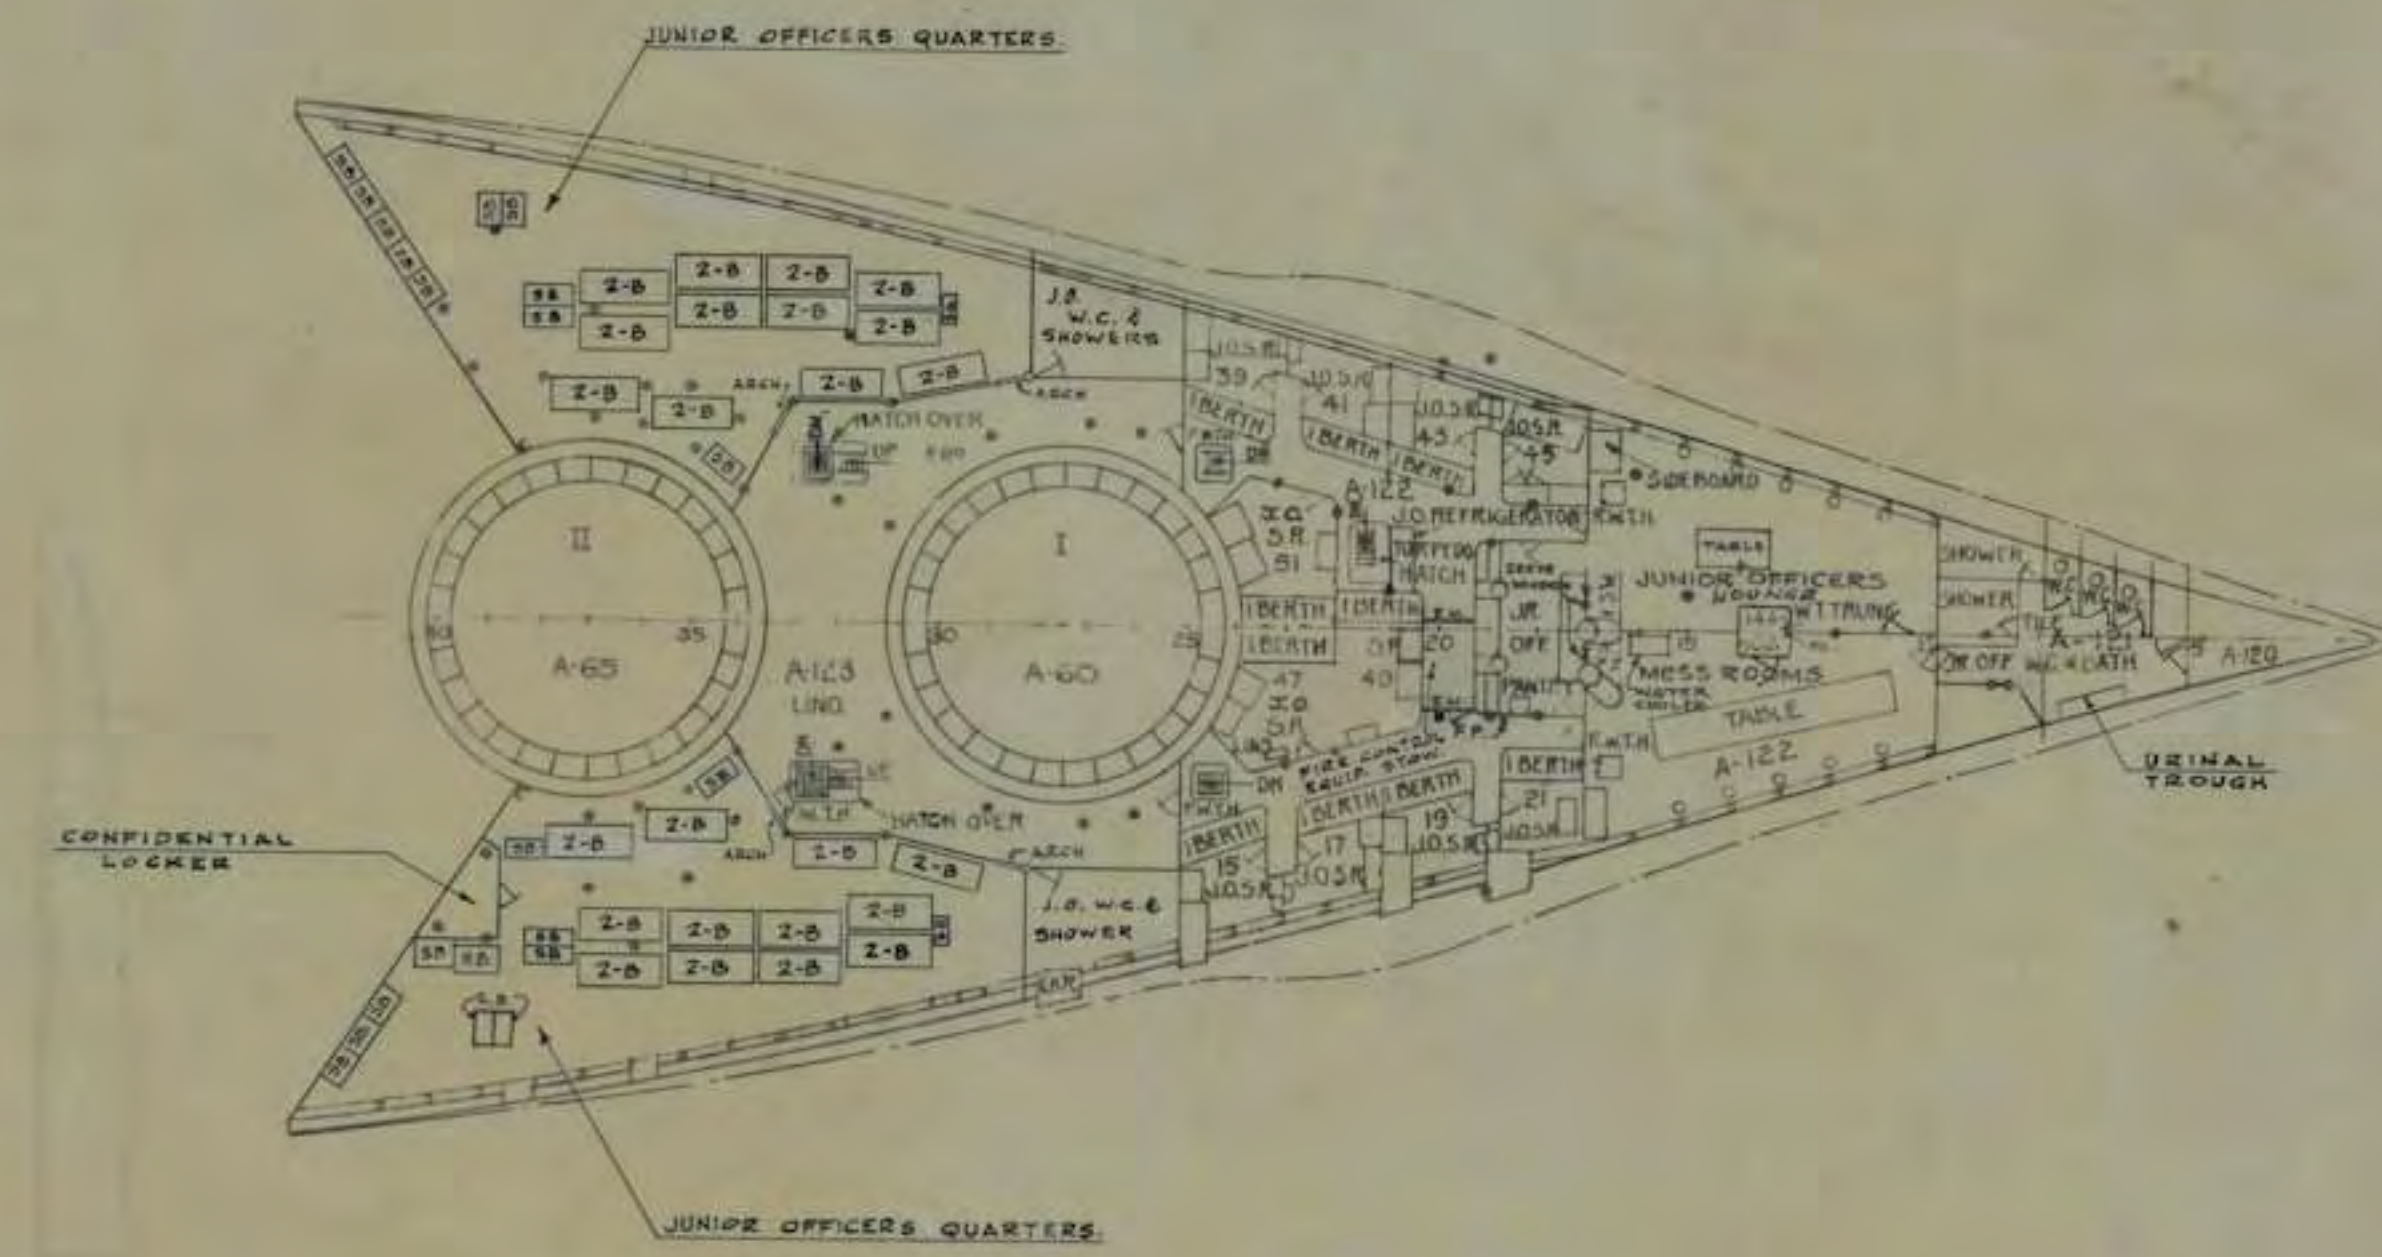

BB 33
 INBOARD PROFILE
 SCALE 1/4" = 1'-0"
 BU. SHIPS NO. 8833-2012-34323

BB 33
 OUTBOARD PROFILE
 SCALE 1/4" = 1'-0"
 BU. SHIPS NO. 8833-2012-34323

BB33
SUPERSTRUCTURE & BRIDGES
SCALE 1/4" = 1'-0"
BU SHIPS NO. 8833-2012-345913

BB33
MAIN DECK
SCALE 1/4" = 1'-0"
BU SHIPS NO. 8833-2012-345913

BB33
2ND DECK
SCALE 1/4" = 1'-0"
BU SHIPS NO. 8833-2012-345913

BB 33
2ND PLATFORM
SCALE 1/8" = 1'-0"
BU SHIPS NO. 8633-5013-345925

BB 33
HOLD
SCALE 1/8" = 1'-0"
BU SHIPS NO. 8633-5013-345925

BB 33
INNER BOTTOM
SCALE 1/8" = 1'-0"
BU SHIPS NO. 8633-5013-345925

BB 33
 HALF DECK
 SCALE 1/4" = 1'-0"
 BU SHIPS NO. 0033-50103-343 913

BB 33
 3RD DECK
 SCALE 1/4" = 1'-0"
 BU SHIPS NO. 0033-50103-343 913

BB 33
 1ST PLATFORM
 SCALE 1/4" = 1'-0"
 BU SHIPS NO. 0033-50103-343 913

51-2-11/2-30196