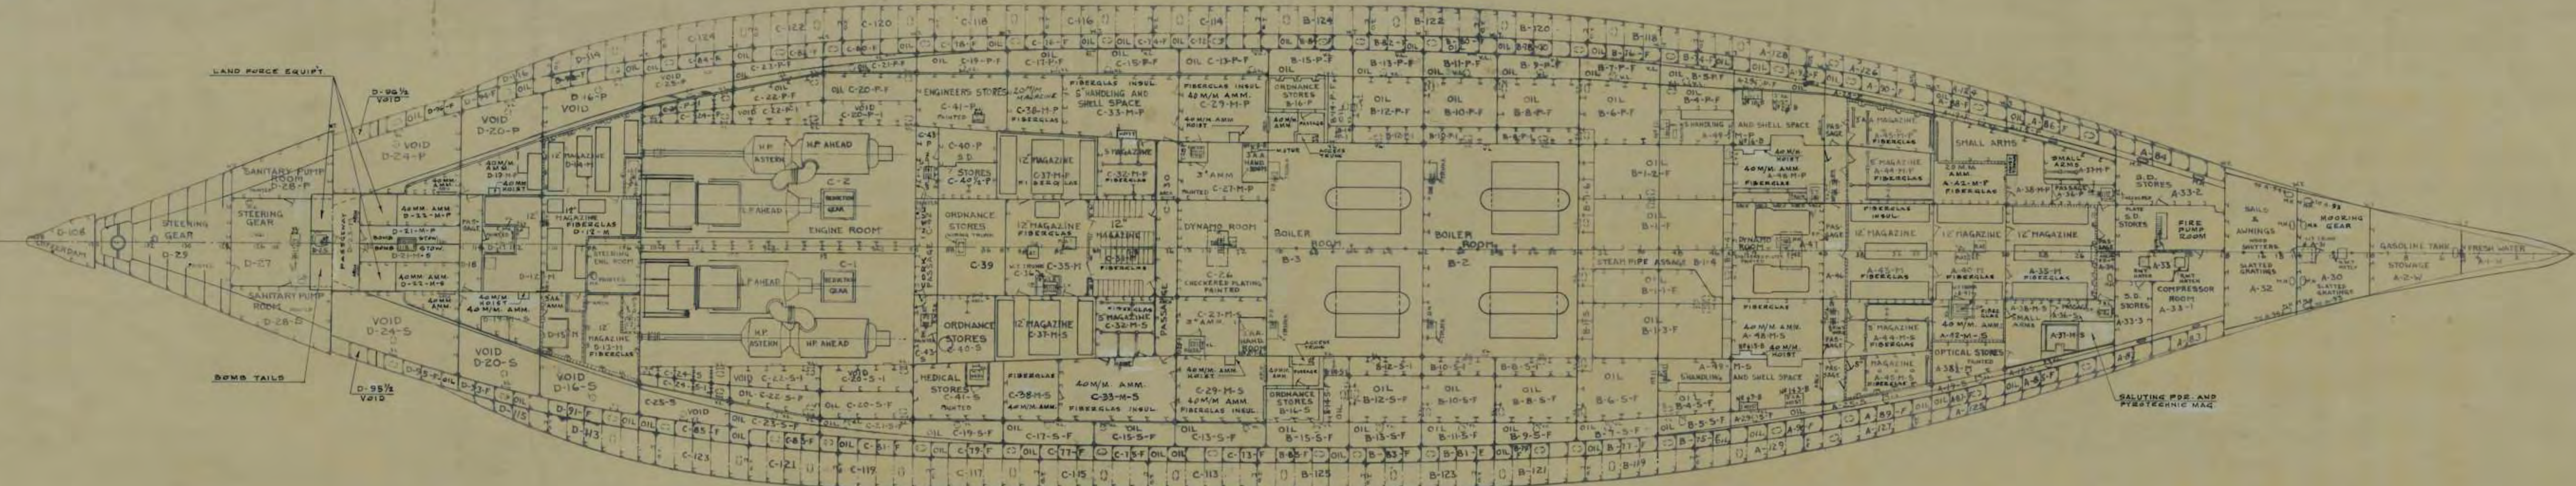

BB 33
 INBOARD PROFILE
 SCALE 1/4" = 1'-0"
 BU. SHIPS NO. 8833-2012-34323

BB 33
 OUTBOARD PROFILE
 SCALE 1/4" = 1'-0"
 BU. SHIPS NO. 8833-2012-34323

BB33
SUPERSTRUCTURE & BRIDGES
SCALE 1/4" = 1'-0"
BU SHIPS NO. 8833-2012-345913

BB33
MAIN DECK
SCALE 1/4" = 1'-0"
BU SHIPS NO. 8833-2012-345913

BB33
2ND DECK
SCALE 1/4" = 1'-0"
BU SHIPS NO. 8833-2012-345913

BB 33
2ND PLATFORM
SCALE 1/8" = 1'-0"
BU SHIPS NO. 8633-5013-345925

BB 33
HOLD
SCALE 1/8" = 1'-0"
BU SHIPS NO. 8633-5013-345925

BB 33
INNER BOTTOM
SCALE 1/8" = 1'-0"
BU SHIPS NO. 8633-5013-345925

BB 33
 HALF DECK
 SCALE 1/4" = 1'-0"
 BU SHIPS NO. 0033-50103-343 913

BB 33
 3RD DECK
 SCALE 1/4" = 1'-0"
 BU SHIPS NO. 0033-50103-343 913

BB 33
 1ST PLATFORM
 SCALE 1/4" = 1'-0"
 BU SHIPS NO. 0033-50103-343 913

51-2-11/2-30196