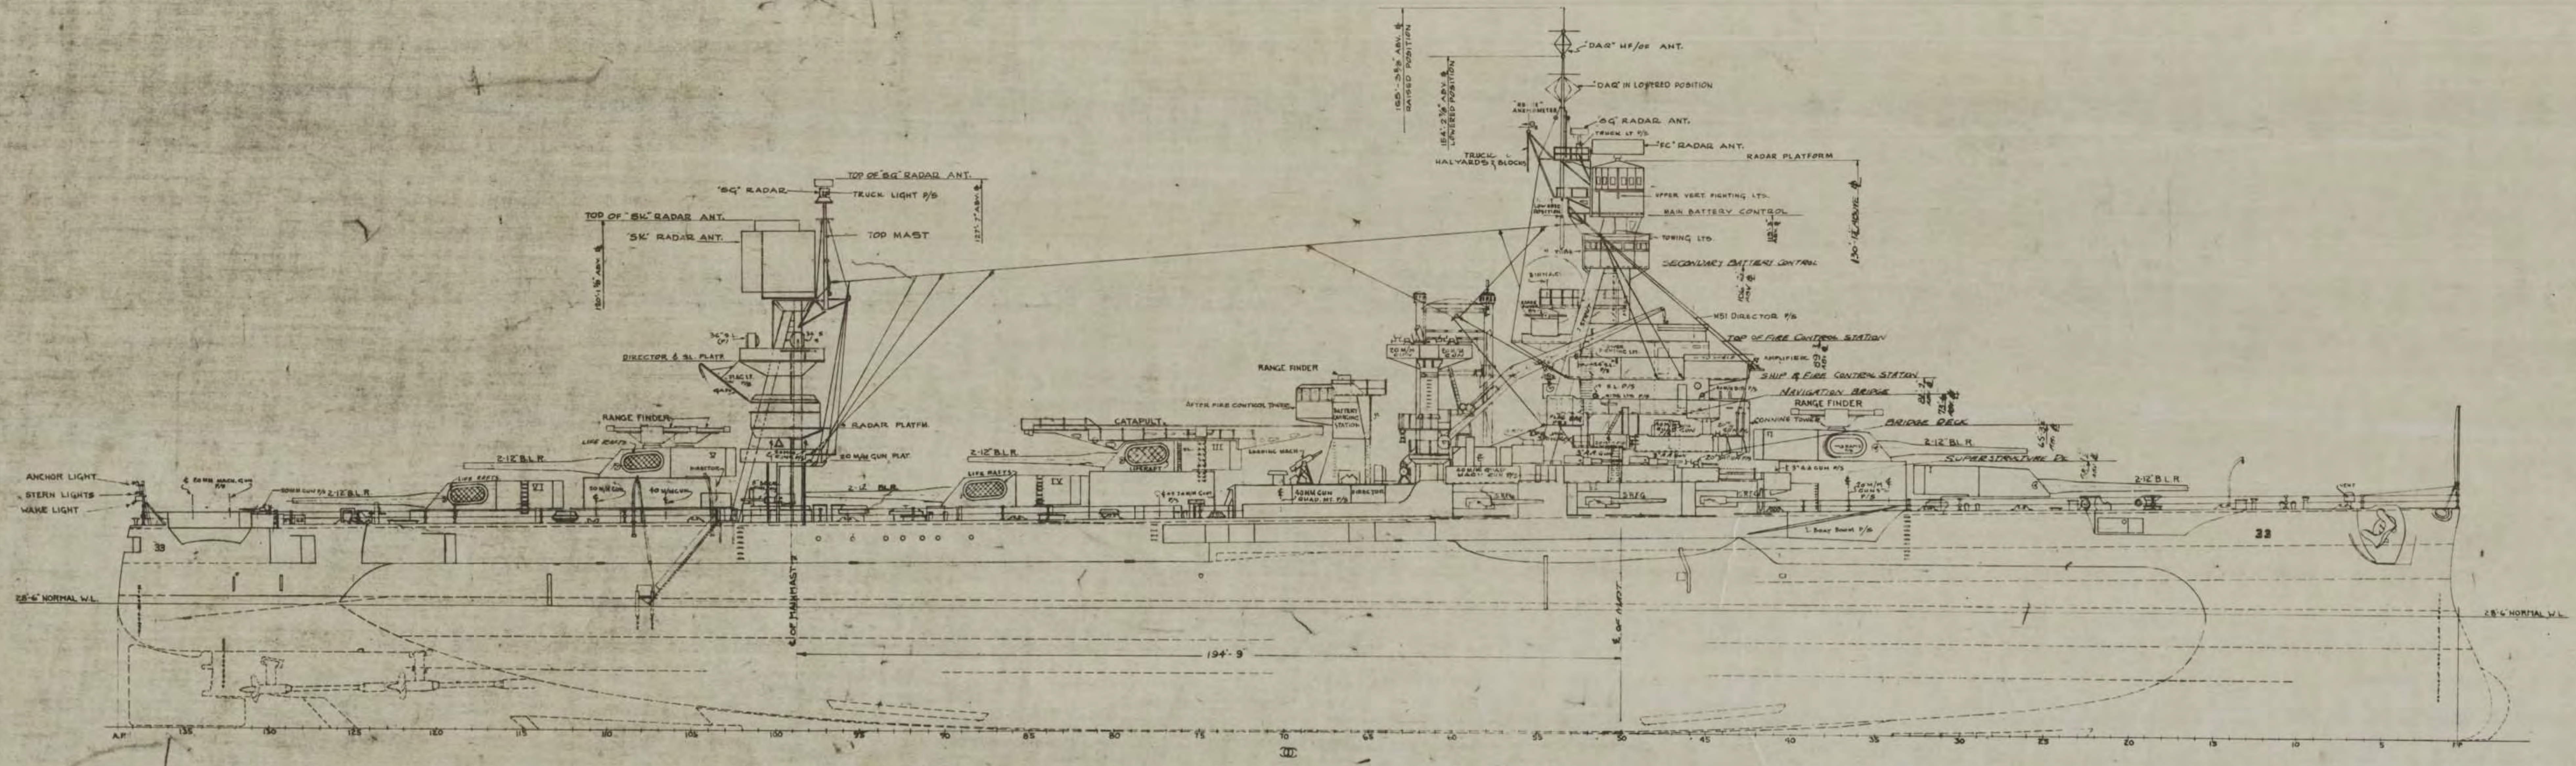

BB 33
 INBOARD PROFILE
 SCALE 1/4" = 1'-0"
 BU. SHIPS NO. 8833-2012-34323

BB 33
 OUTBOARD PROFILE
 SCALE 1/4" = 1'-0"
 BU. SHIPS NO. 8833-2012-34323

BB33
SUPERSTRUCTURE & BRIDGES
SCALE 1/4" = 1'-0"
BU SHIPS NO. 8833-2012-345913

BB33
MAIN DECK
SCALE 1/4" = 1'-0"
BU SHIPS NO. 8833-2012-345913

BB33
2ND DECK
SCALE 1/4" = 1'-0"
BU SHIPS NO. 8833-2012-345913

BB 33
2ND PLATFORM
SCALE 1/8" = 1'-0"
BU SHIPS NO. 8633-5013-345925

BB 33
HOLD
SCALE 1/8" = 1'-0"
BU SHIPS NO. 8633-5013-345925

BB 33
INNER BOTTOM
SCALE 1/8" = 1'-0"
BU SHIPS NO. 8633-5013-345925

BB 33
 HALF DECK
 SCALE 1/4" = 1'-0"
 BU SHIPS NO. 0033-50103-343 913

BB 33
 3RD DECK
 SCALE 1/4" = 1'-0"
 BU SHIPS NO. 0033-50103-343 913

BB 33
 1ST PLATFORM
 SCALE 1/4" = 1'-0"
 BU SHIPS NO. 0033-50103-343 913

51-2-11/2-30196