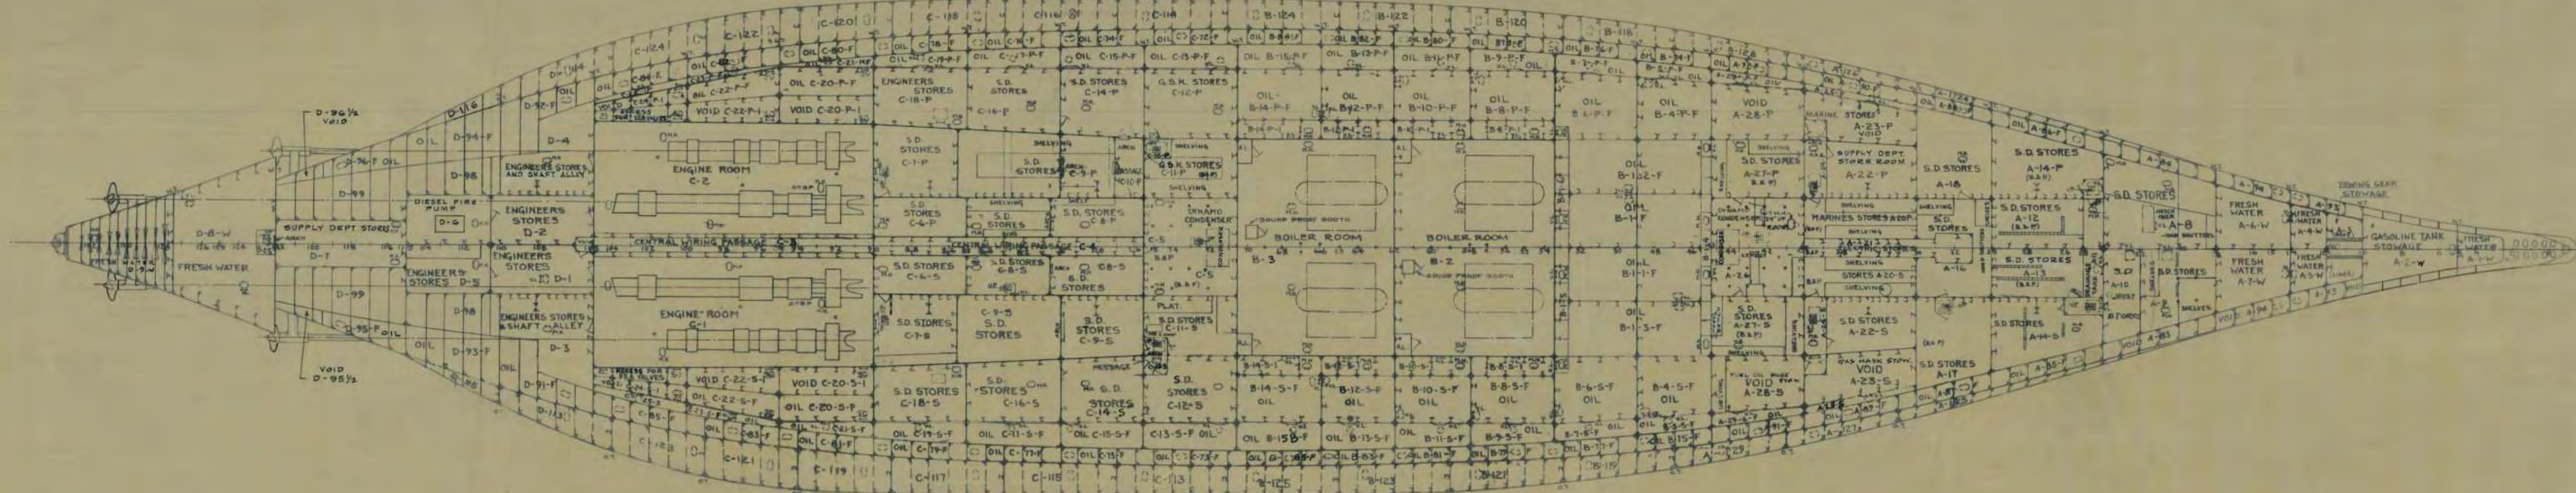

BB 33
 INBOARD PROFILE
 SCALE 1/4" = 1'-0"
 BU. SHIPS NO. 8833-2012-34323

BB 33
 OUTBOARD PROFILE
 SCALE 1/4" = 1'-0"
 BU. SHIPS NO. 8833-2012-34323

BB33
SUPERSTRUCTURE & BRIDGES
SCALE 1/4" = 1'-0"
BU SHIPS NO. 8833-2012-345913

BB33
MAIN DECK
SCALE 1/4" = 1'-0"
BU SHIPS NO. 8833-2012-345913

BB33
2ND DECK
SCALE 1/4" = 1'-0"
BU SHIPS NO. 8833-2012-345913

BB 33
2ND PLATFORM
SCALE 1/8" = 1'-0"
BU SHIPS NO. 8633-5013-345925

BB 33
HOLD
SCALE 1/8" = 1'-0"
BU SHIPS NO. 8633-5013-345925

BB 33
INNER BOTTOM
SCALE 1/8" = 1'-0"
BU SHIPS NO. 8633-5013-345925

BB 33
 HALF DECK
 SCALE 1/4" = 1'-0"
 BU SHIPS NO. 0033-50103-343 913

BB 33
 3RD DECK
 SCALE 1/4" = 1'-0"
 BU SHIPS NO. 0033-50103-343 913

BB 33
 1ST PLATFORM
 SCALE 1/4" = 1'-0"
 BU SHIPS NO. 0033-50103-343 913

51-2-11/2-30196