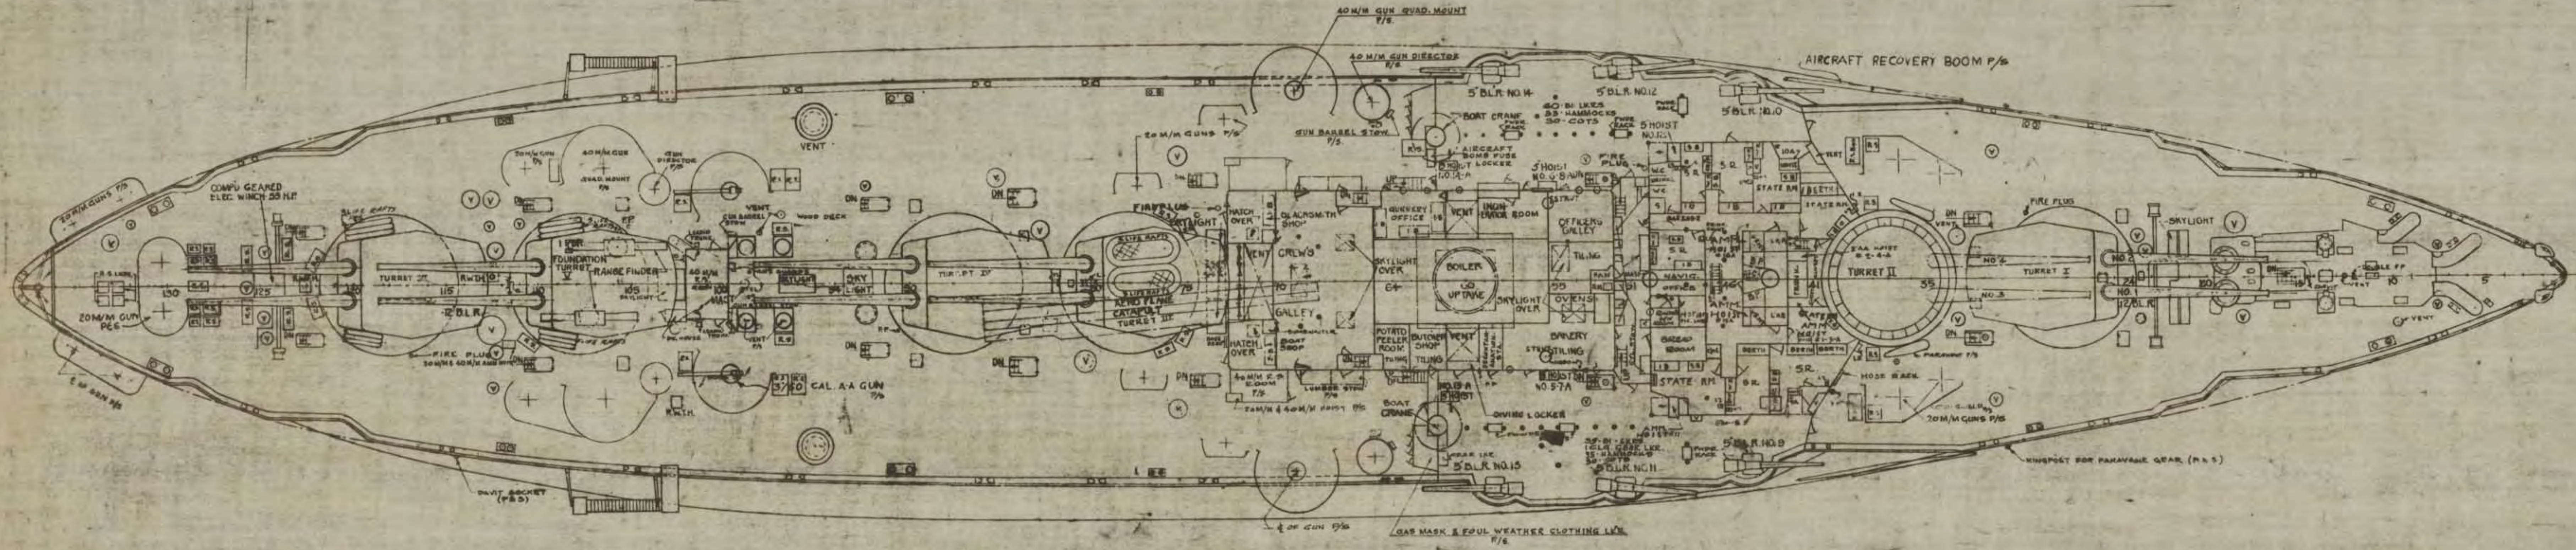

BB 33
 INBOARD PROFILE
 SCALE 1/4" = 1'-0"
 BU. SHIPS NO. 8833-2012-34323

BB 33
 OUTBOARD PROFILE
 SCALE 1/4" = 1'-0"
 BU. SHIPS NO. 8833-2012-34323

BB33
SUPERSTRUCTURE & BRIDGES
SCALE 1/4" = 1'-0"
BU SHIPS NO. 8833-2012-345913

BB33
MAIN DECK
SCALE 1/4" = 1'-0"
BU SHIPS NO. 8833-2012-345913

BB33
2ND DECK
SCALE 1/4" = 1'-0"
BU SHIPS NO. 8833-2012-345913

BB 33
2ND PLATFORM
SCALE 1/8" = 1'-0"
BU SHIPS NO. 8633-5013-345925

BB 33
HOLD
SCALE 1/8" = 1'-0"
BU SHIPS NO. 8633-5013-345925

BB 33
INNER BOTTOM
SCALE 1/8" = 1'-0"
BU SHIPS NO. 8633-5013-345925

BB 33
 HALF DECK
 SCALE 1/4" = 1'-0"
 BU SHIPS NO. 0033-50103-343 913

BB 33
 3RD DECK
 SCALE 1/4" = 1'-0"
 BU SHIPS NO. 0033-50103-343 913

BB 33
 1ST PLATFORM
 SCALE 1/4" = 1'-0"
 BU SHIPS NO. 0033-50103-343 913

51-2-11/2-30196