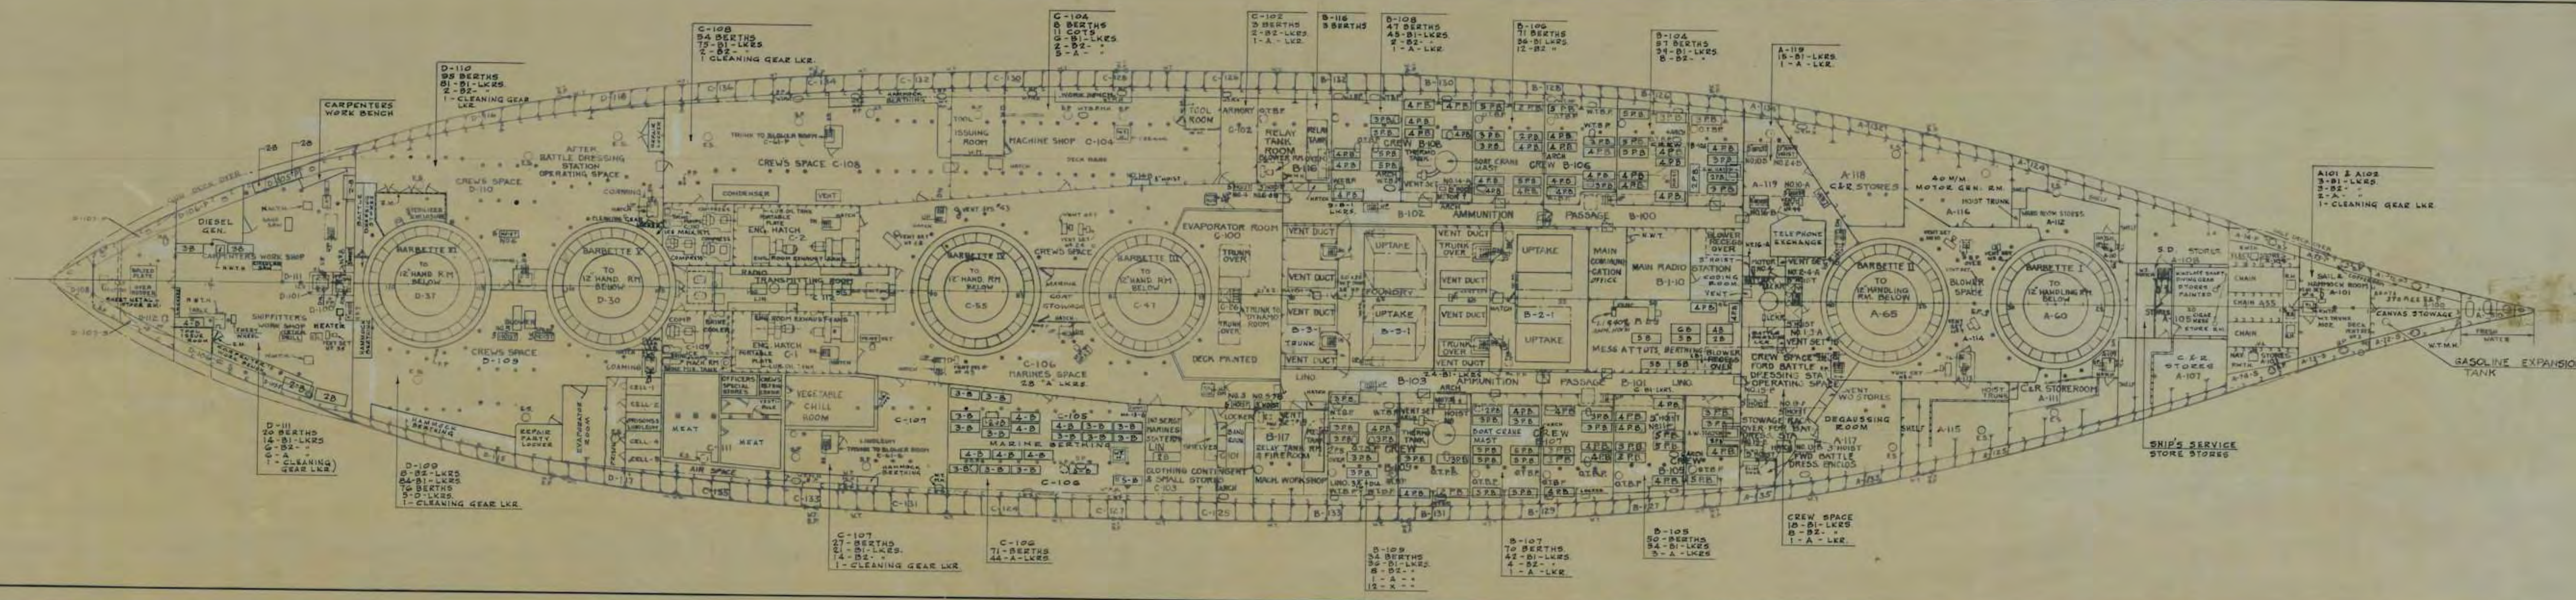

BB 33
 INBOARD PROFILE
 SCALE 1/4" = 1'-0"
 BU. SHIPS NO. 8833-2012-34323

BB 33
 OUTBOARD PROFILE
 SCALE 1/4" = 1'-0"
 BU. SHIPS NO. 8833-2012-34323

BB33
SUPERSTRUCTURE & BRIDGES
SCALE 1/4" = 1'-0"
BU SHIPS NO. 8833-2012-345913

BB33
MAIN DECK
SCALE 1/4" = 1'-0"
BU SHIPS NO. 8833-2012-345913

BB33
2ND DECK
SCALE 1/4" = 1'-0"
BU SHIPS NO. 8833-2012-345913

BB 33
2ND PLATFORM
SCALE 1/8" = 1'-0"
BU SHIPS NO. 8633-5013-345925

BB 33
HOLD
SCALE 1/8" = 1'-0"
BU SHIPS NO. 8633-5013-345925

BB 33
INNER BOTTOM
SCALE 1/8" = 1'-0"
BU SHIPS NO. 8633-5013-345925

BB 33
 HALF DECK
 SCALE 1/4" = 1'-0"
 BU SHIPS NO. 0033-50103-343 913

BB 33
 3RD DECK
 SCALE 1/4" = 1'-0"
 BU SHIPS NO. 0033-50103-343 913

BB 33
 1ST PLATFORM
 SCALE 1/4" = 1'-0"
 BU SHIPS NO. 0033-50103-343 913

51-2-11/2-30196