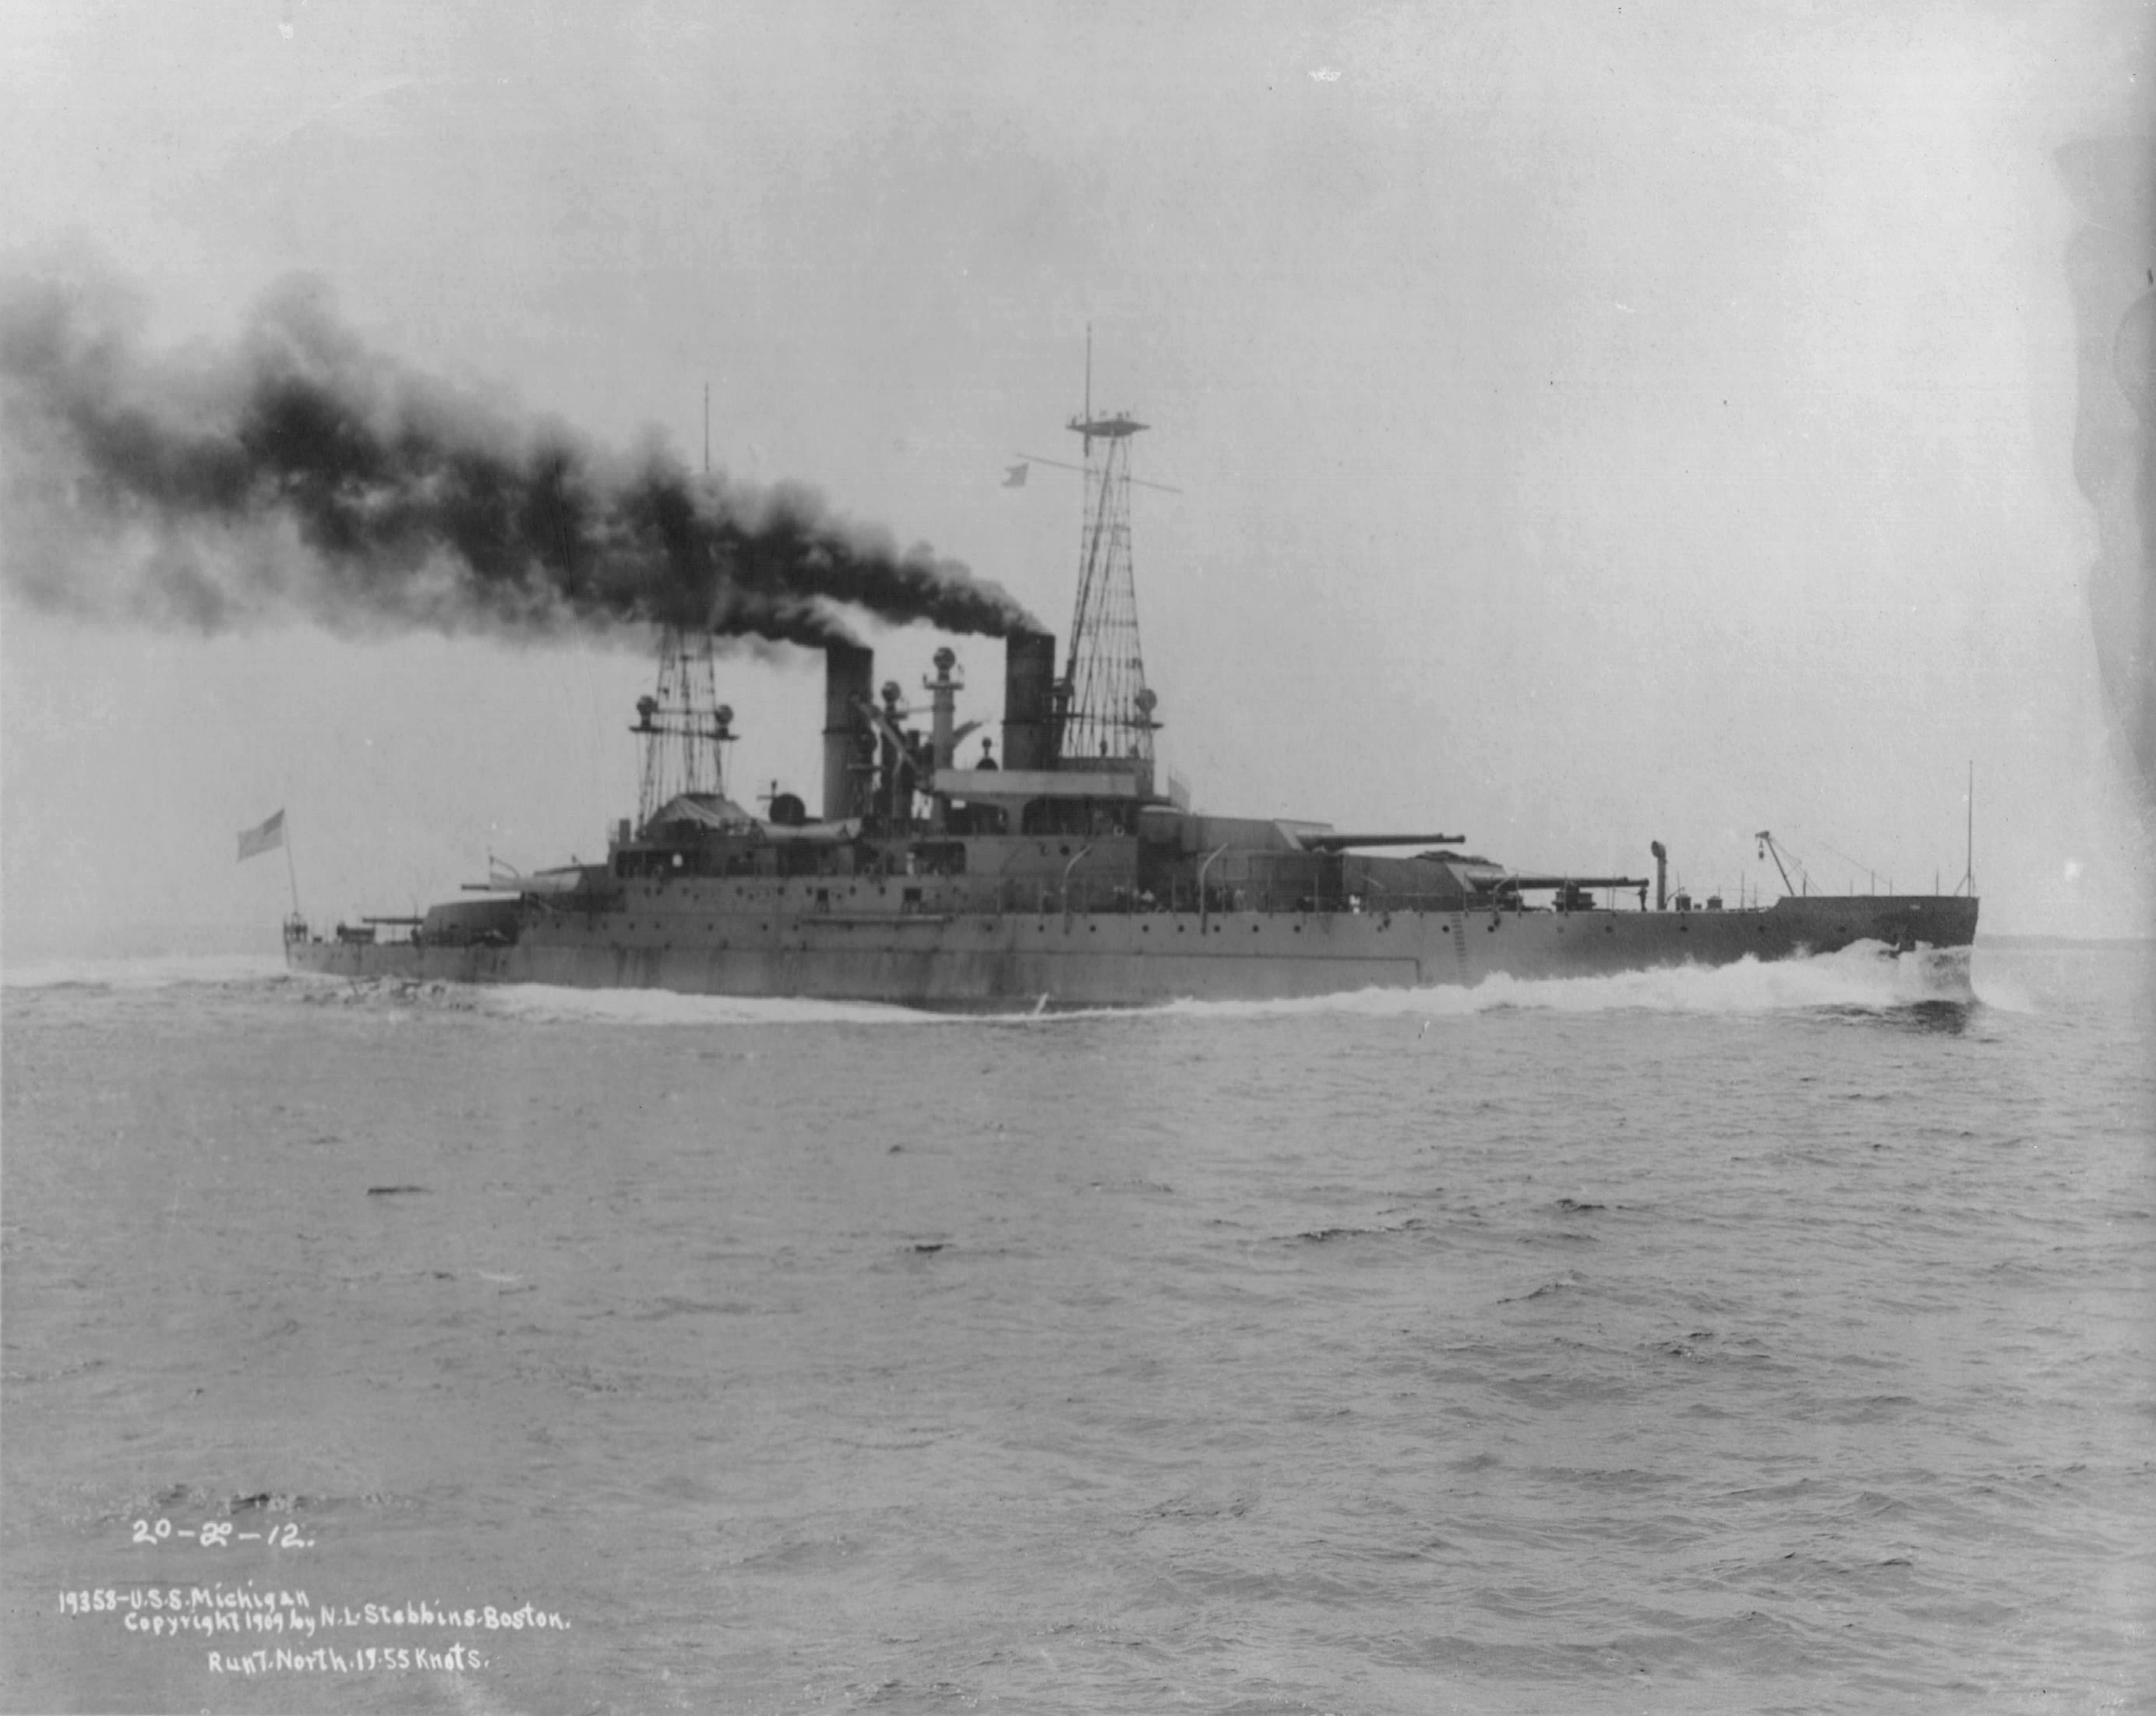

20-22-12.

1935-U.S.S. Michigan
Copyright 1969 by N.L. Stebbins-Boston.

RunT. North. 17.55 Knots.