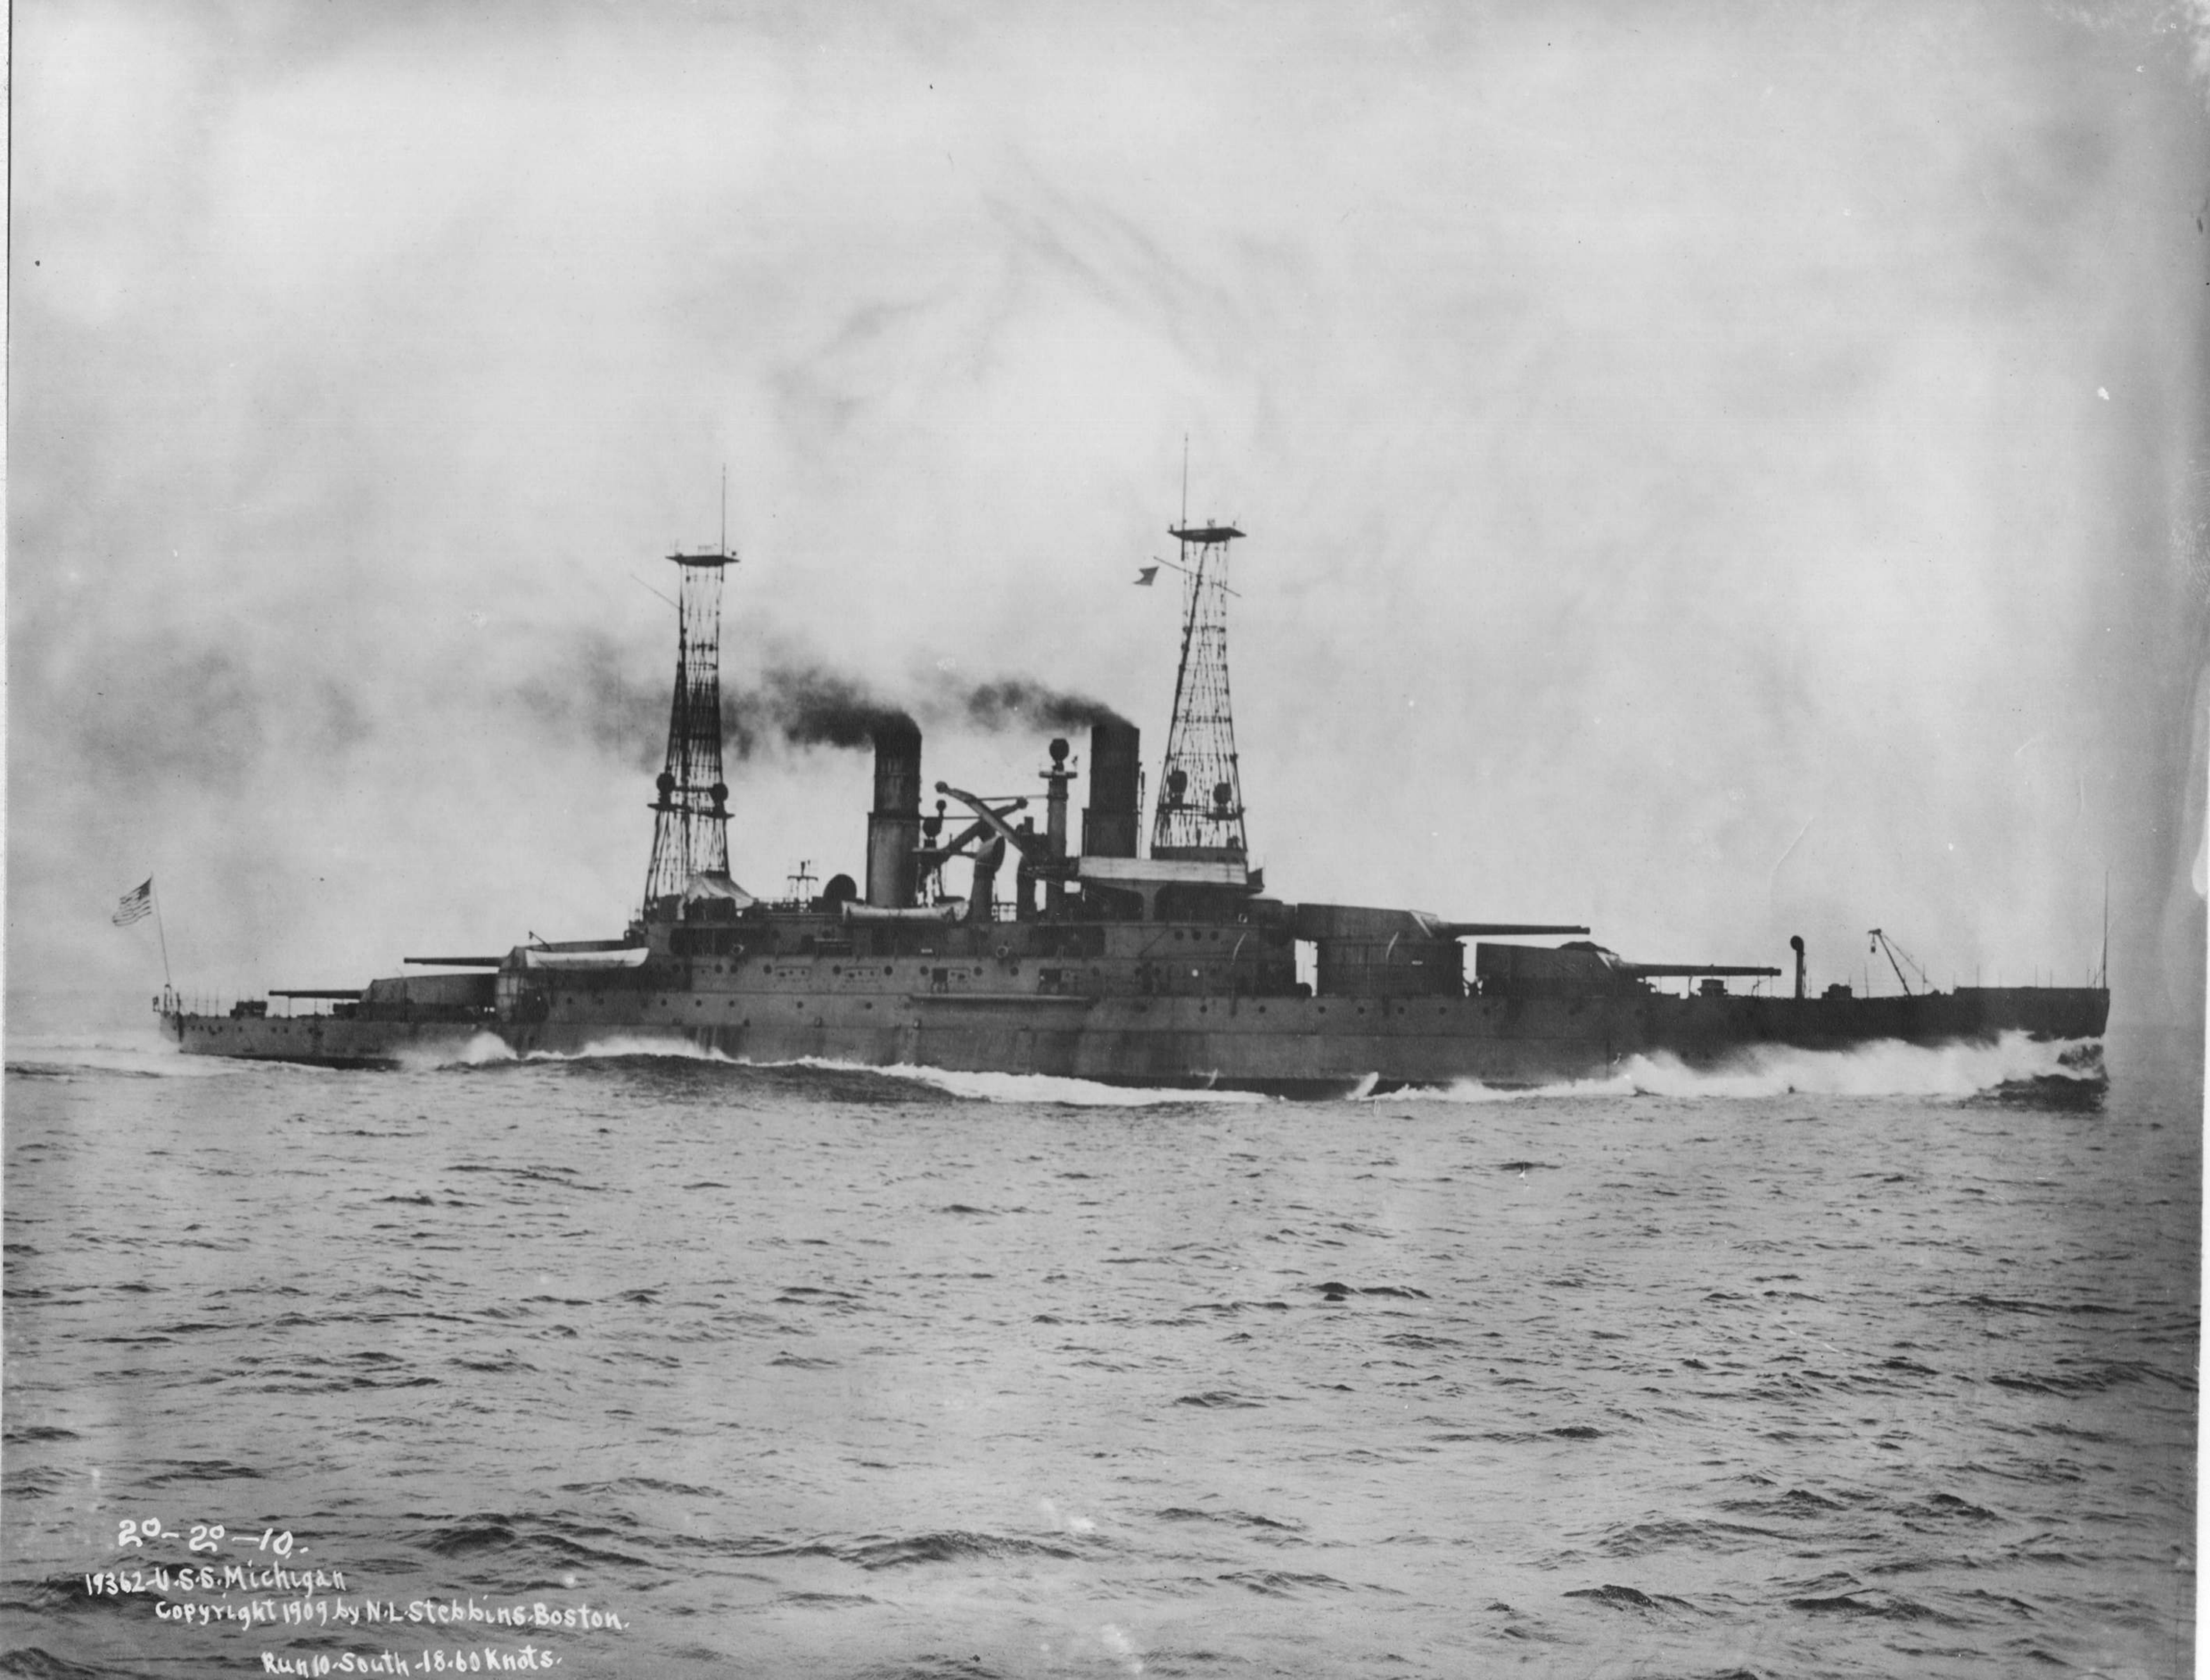

20-20-18

20-22-12.

1935-U.S.S. Michigan
Copyright 1969 by N.L. Stebbins-Boston.

RunT. North. 17.55 Knots.

19359-U.S.S. Michigan-Run 7 North, 19.55 Knots,
20-20-11.

20-20-10.

19362-U.S.S. Michigan

Copyright 1909 by N.L. Stebbins, Boston.

Run 10 South - 18.60 Knots.

20-20-9.

19355-U.S.S. Michigan
Copyright 1909 by N.L. Stebbins, Boston.

Runs South 17.27 knots.