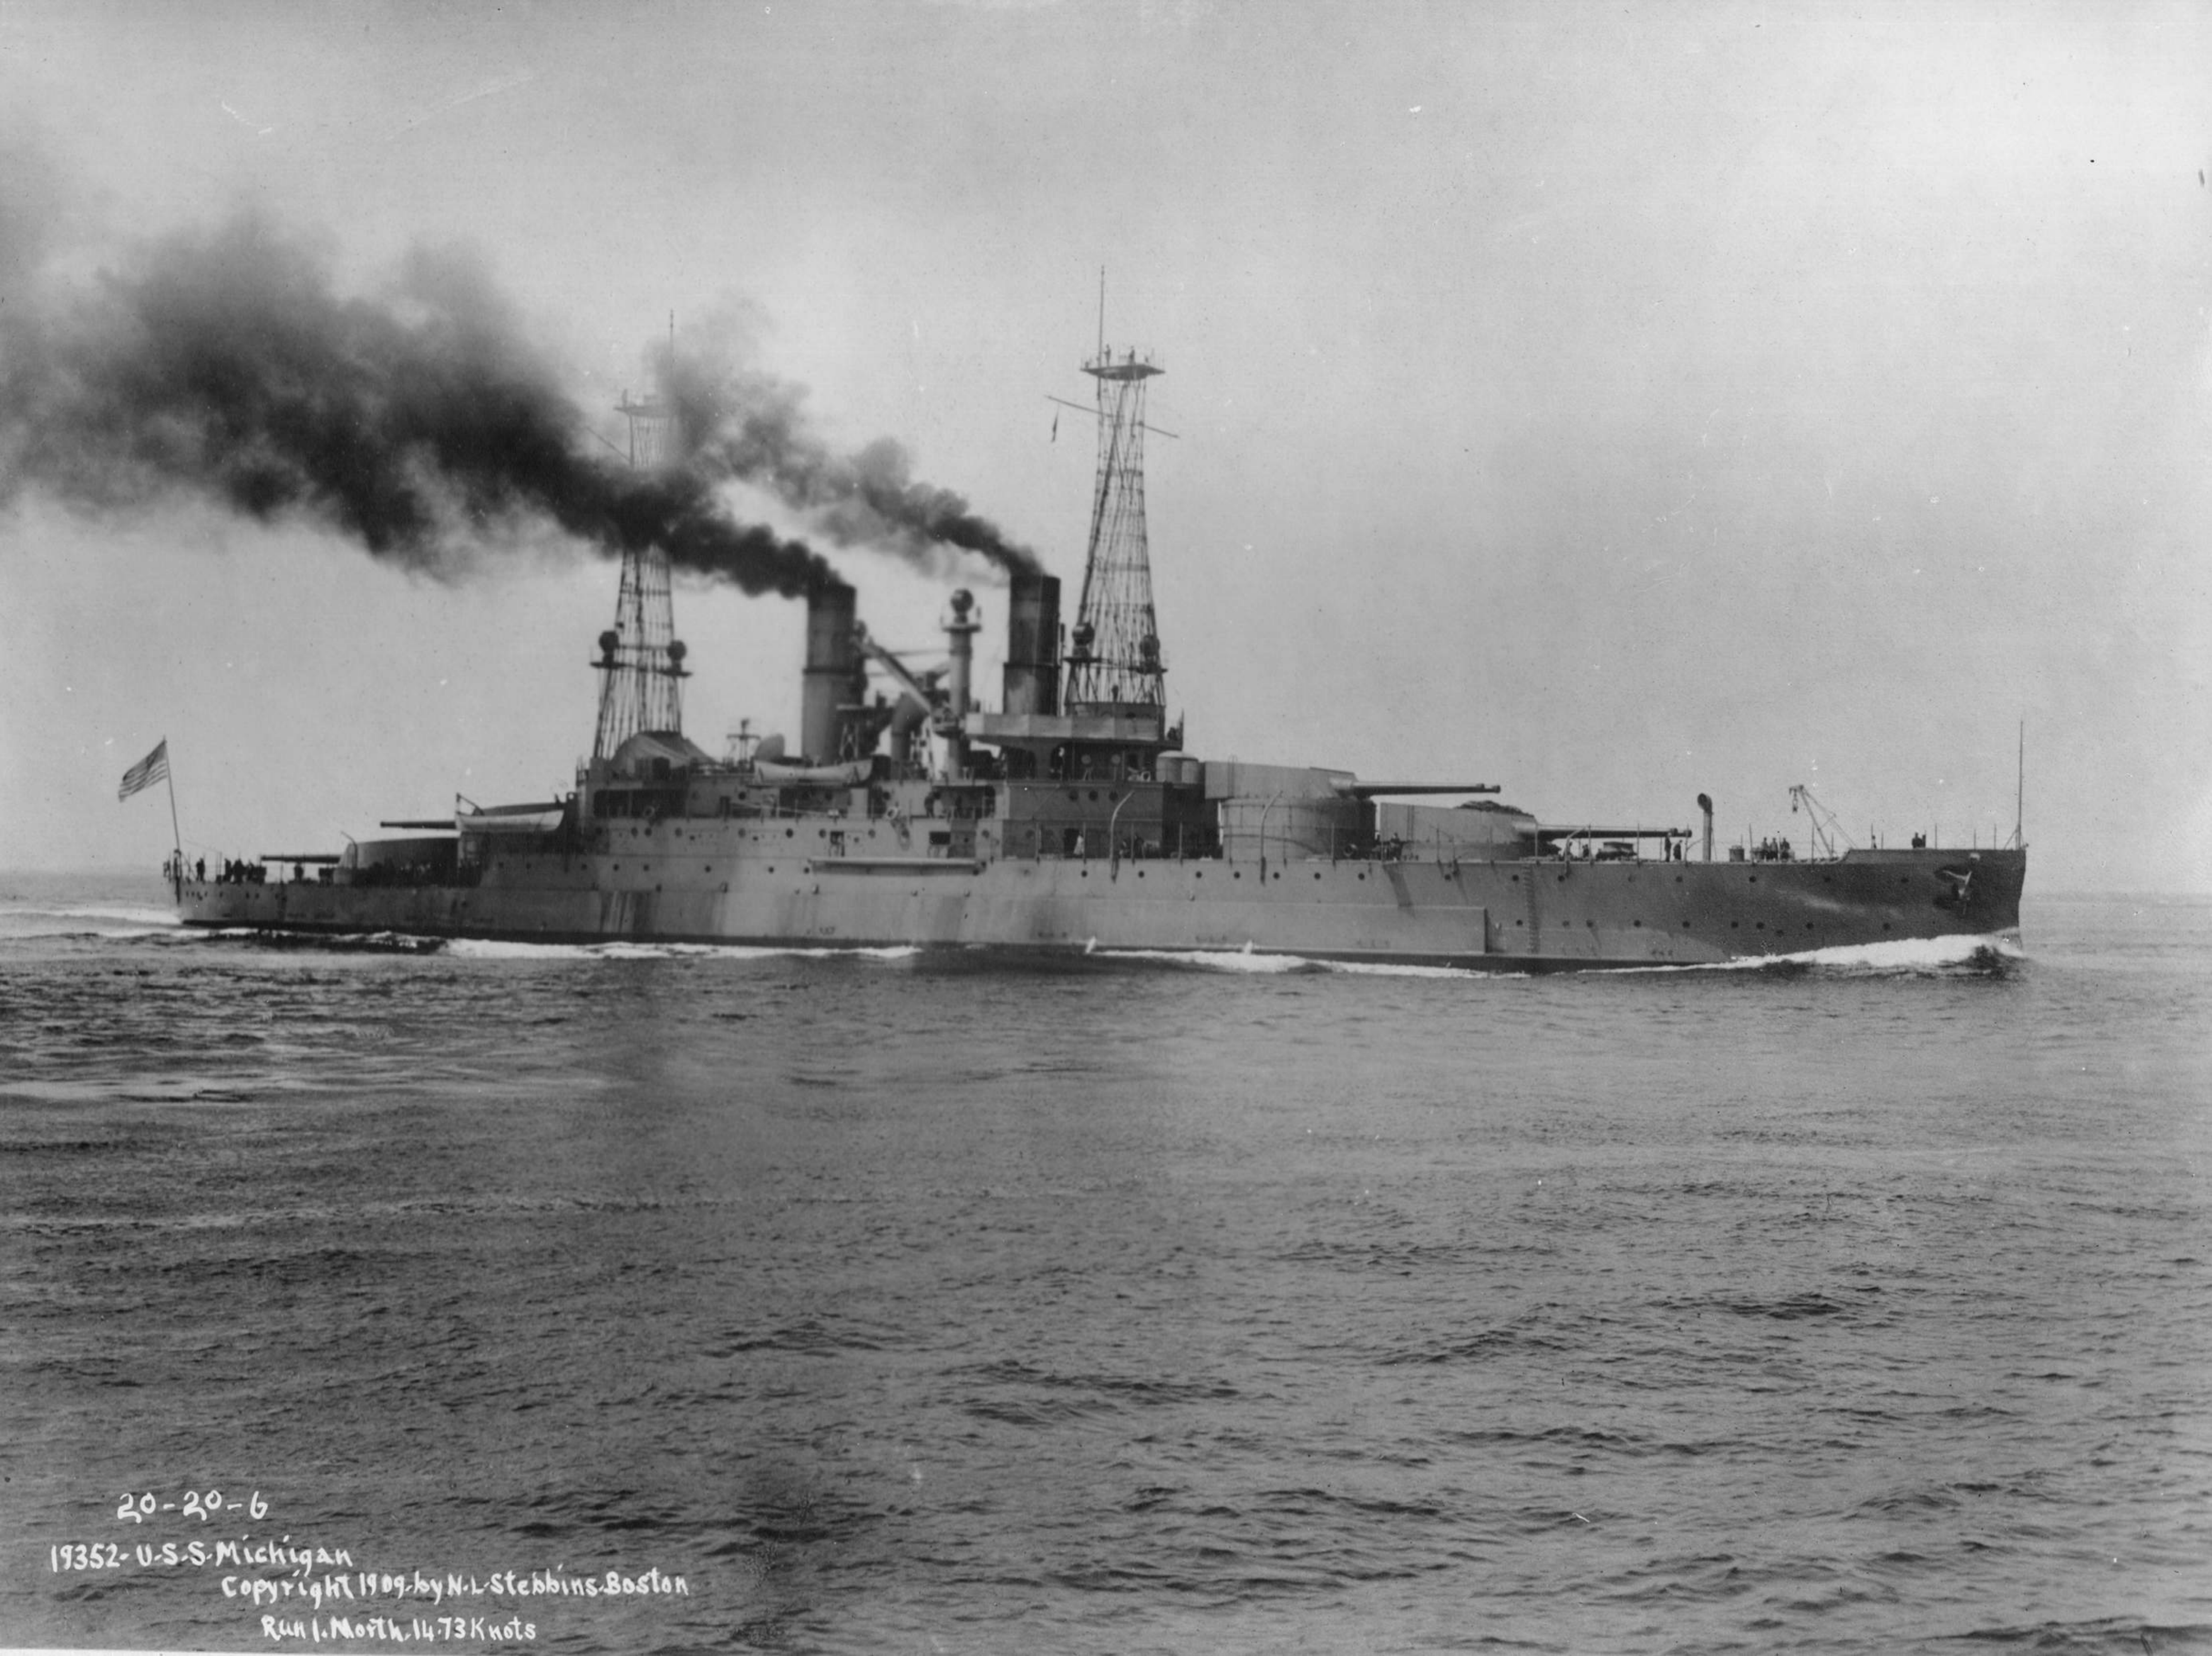

20-20-13.

19364-U.S.S. Michigan
Copyright 1909, by N. L. Stebbins, Boston
Run 11 North - 18.74 Knots

20-20-17.

63-U.S.S. Michigan
Copyright 1909, by N.L. Stebbins, Boston.

Run N. North 18.74 knots.

20-20-17.

19367-U.S.S. Michigan
Copyright 1909, by N. L. Stebbins, Boston.

Run 14-South 12.01 knots

20-20-6

19352-U.S.S. Michigan
Copyright 1909 by N.L. Stebbins Boston
Run 1. North 14.73 Knots

157-U.S.S. Michigan
Copyright 1909. by N. J. Stebbins Boston.
Run South, 1740 Knots

Run 10 South - 18.60 Knots.

20-20-9.

19355-U.S.S. Michigan
Copyright 1909 by N.L. Stebbins, Boston.

Runs South 17.27 knots.