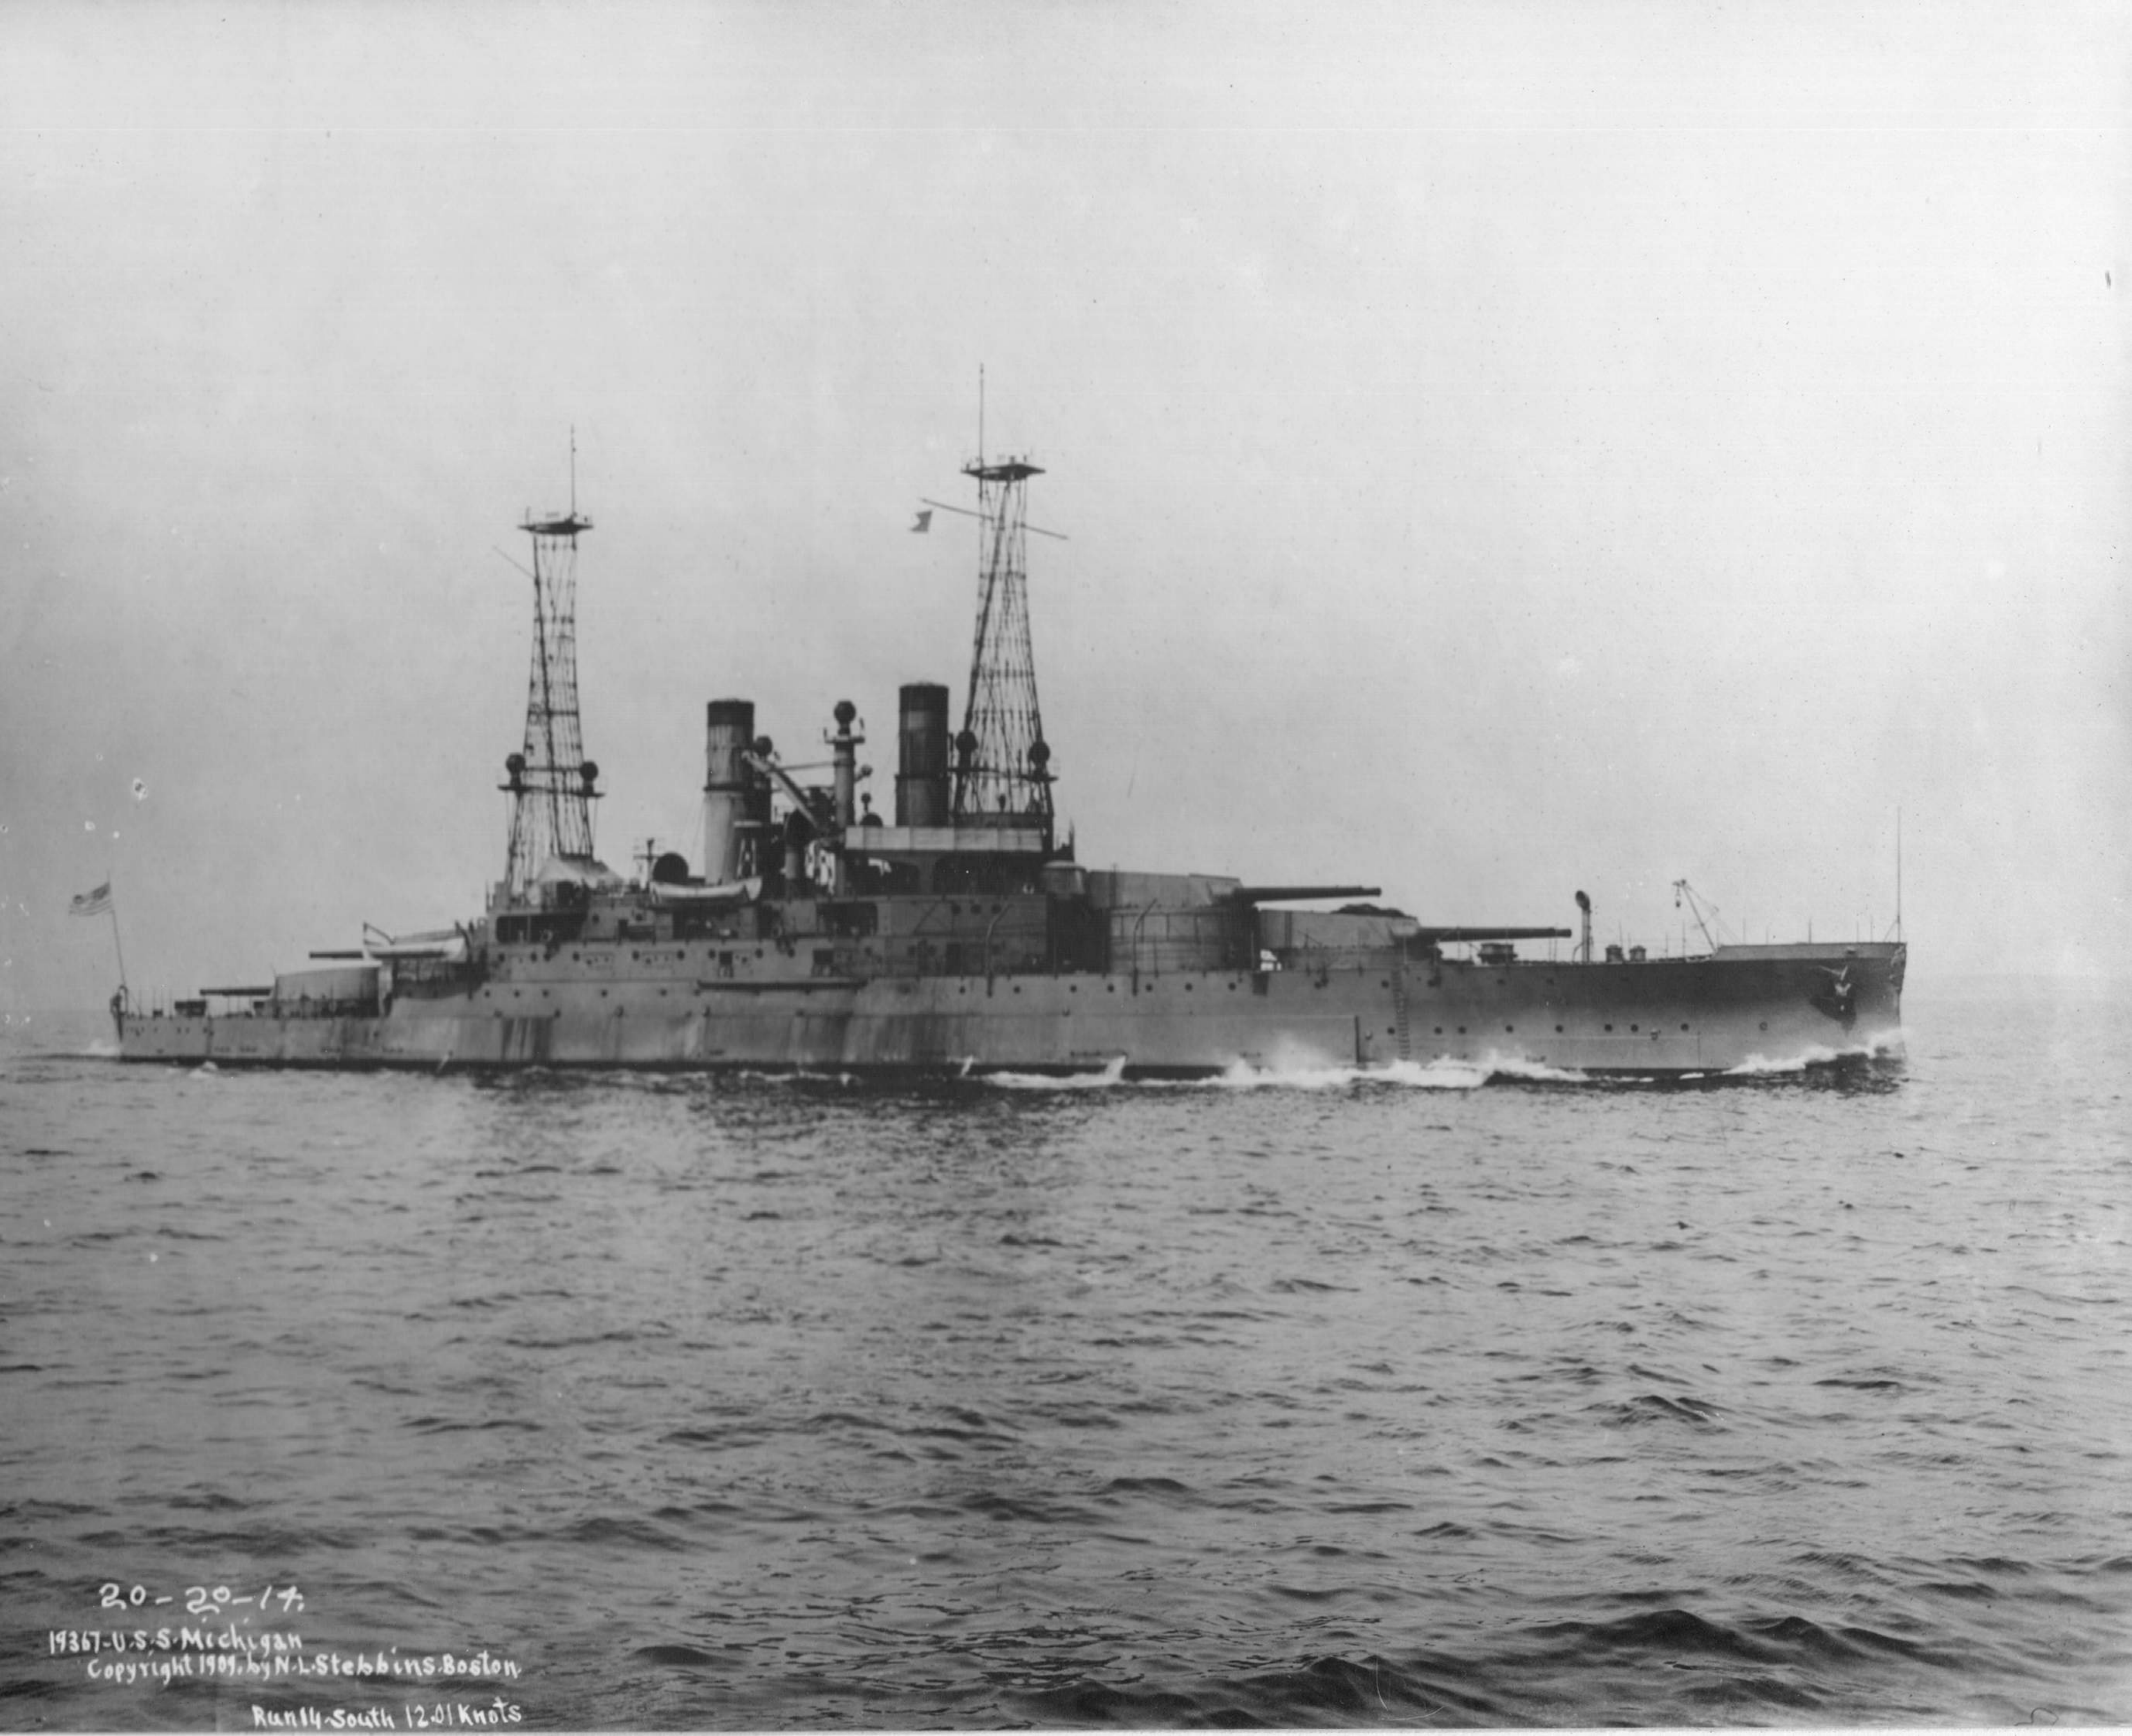

20-20-13.

19364-U.S.S. Michigan
Copyright 1909, by N. L. Stebbins, Boston
Run 11 North - 18.74 Knots

20-20-17.

63-U.S.S. Michigan
Copyright 1909, by N.L. Stebbins, Boston.

Run N. North 18.74 knots.

20-20-17.

19367-U.S.S. Michigan
Copyright 1909, by N. L. Stebbins, Boston.

Run 14-South 12.01 knots

20-20-6

19352-U.S.S. Michigan
Copyright 1909 by N.L. Stebbins Boston
Run 1. North 14.73 Knots

157-U.S.S. Michigan
Copyright 1909. by N. J. Stebbins Boston.
Run South, 1740 Knots

20-20-18

20-22-12.

1935-U.S.S. Michigan
Copyright 1969 by N.L. Stebbins-Boston.

RunT. North. 17.55 Knots.

19359-U.S.S. Michigan-Run 7 North, 19.55 Knots,
20-20-11.

20-20-10.

19362-U.S.S. Michigan

Copyright 1909 by N.L. Stebbins, Boston.

Run 10 South - 18.60 Knots.

20-20-9.

19355-U.S.S. Michigan
Copyright 1909 by N.L. Stebbins, Boston.

Runs South 17.27 knots.