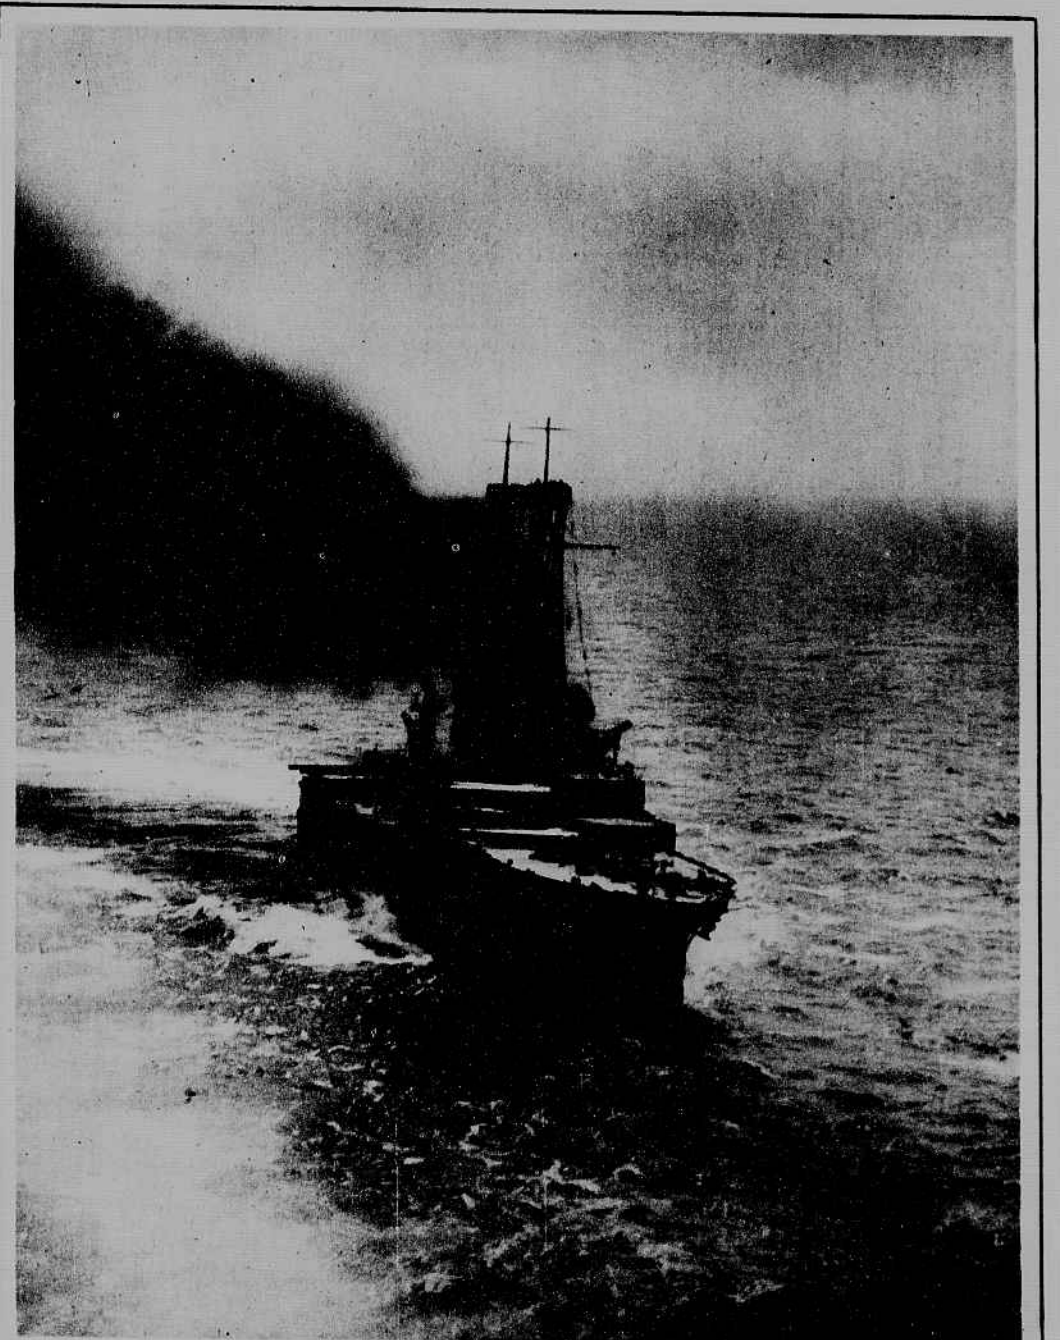

# Tribune Graphic

Firing 12-inch guns aboard U. S. Dreadnought Michigan at night. The white part is flame, the black gas, which disappears instantaneously.  
© E. Muller.

Part of Atlantic fleet on firing line—taken from deck of U. S. S. Nebraska.  
© E. Muller.

U. S. S. Delaware cleared for action. Getting in position to fire a broadside.  
© E. Muller.