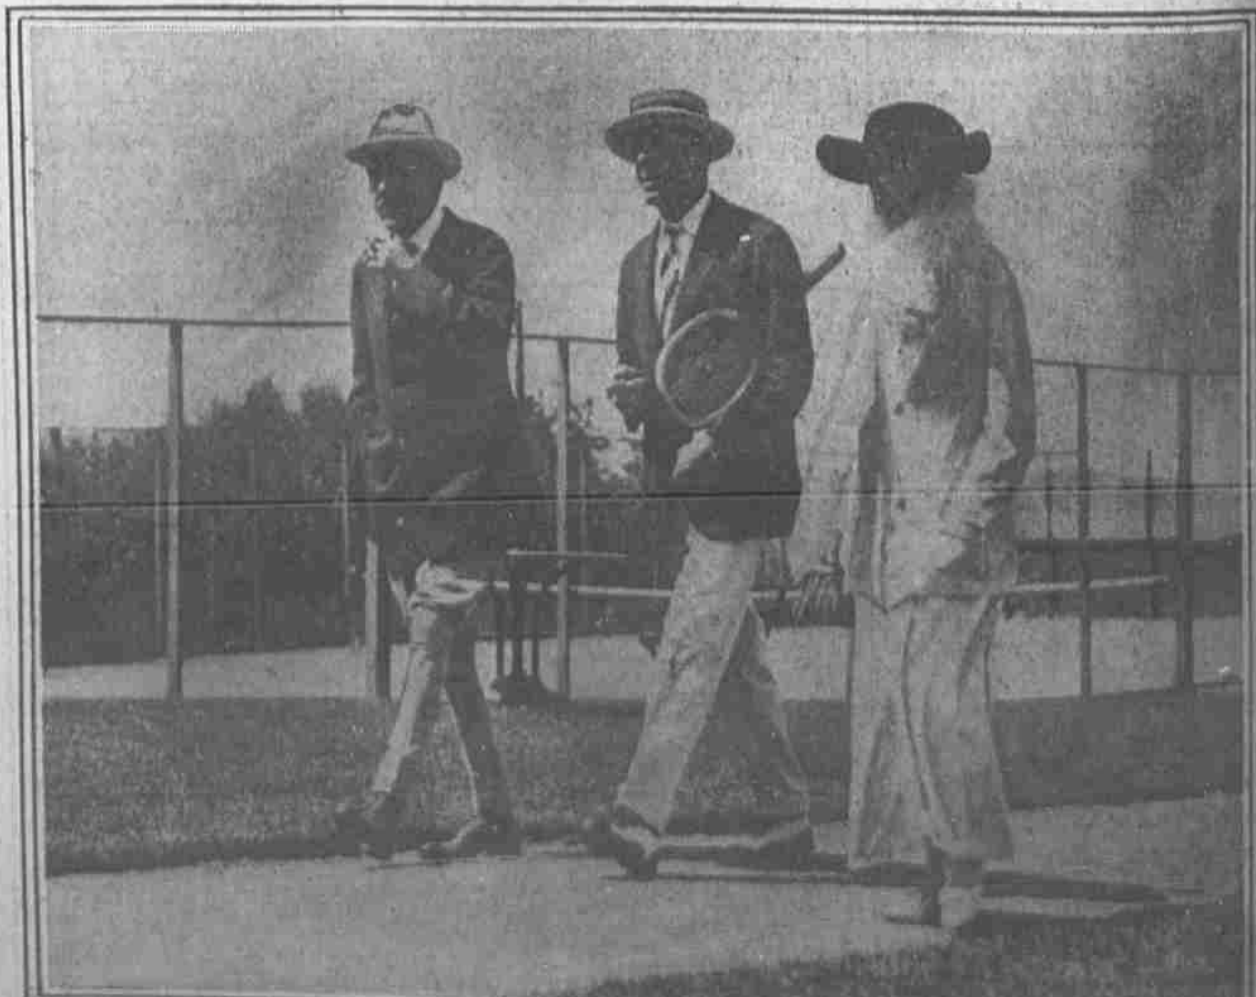

WORLD'S UNENDING DRAMA AND ACTORS IN ITS PRINCIPAL SCENES AS REVEALED BY THE CAMERA

**GERMAN TRAIN MINED AND BLOWN UP BY SAPPERS IN NORTHERN FRANCE**  
The picture shows the havoc wrought with a moving train by dynamite planted underneath the track. Such mines are sown at the end of long tunnels, which are started from an enemy trench and completed sometimes after weeks of tedious labor. There have been cases in which entire companies of soldiers were blown to atoms.

**TRUANT YOUNG LADY DISLIKES THE PHOTOGRAPHER**  
Photo by Int. News Service.  
Miss Elvira Dolores Guidone, 16 years old, of Hartford, Conn., returned suddenly to her home after a mysterious disappearance in which the entire nation became interested.

**FEMINISM NOW MAKES ENTRY INTO JAPAN**  
The picture shows the wife of a Tokio politician out on the street soliciting votes for her husband, thereby scandalizing the conservative element in the Flowery Kingdom.

**PHILADELPHIANS CAUGHT BY SNAPSHOT AT FASHIONABLE BAR HARBOR, THE BEAUTIFUL RESORT ON THE MAINE COAST**  
In the picture at the left, Mrs. Mason Campbell is the third figure from the left. She is with Mrs. Charles Blunson, Mrs. Osborne Parker and Mr. Black. In the picture to the right, Mrs. E. B. Cassatt is seen at the right. Mr. Cassatt appears at the left.