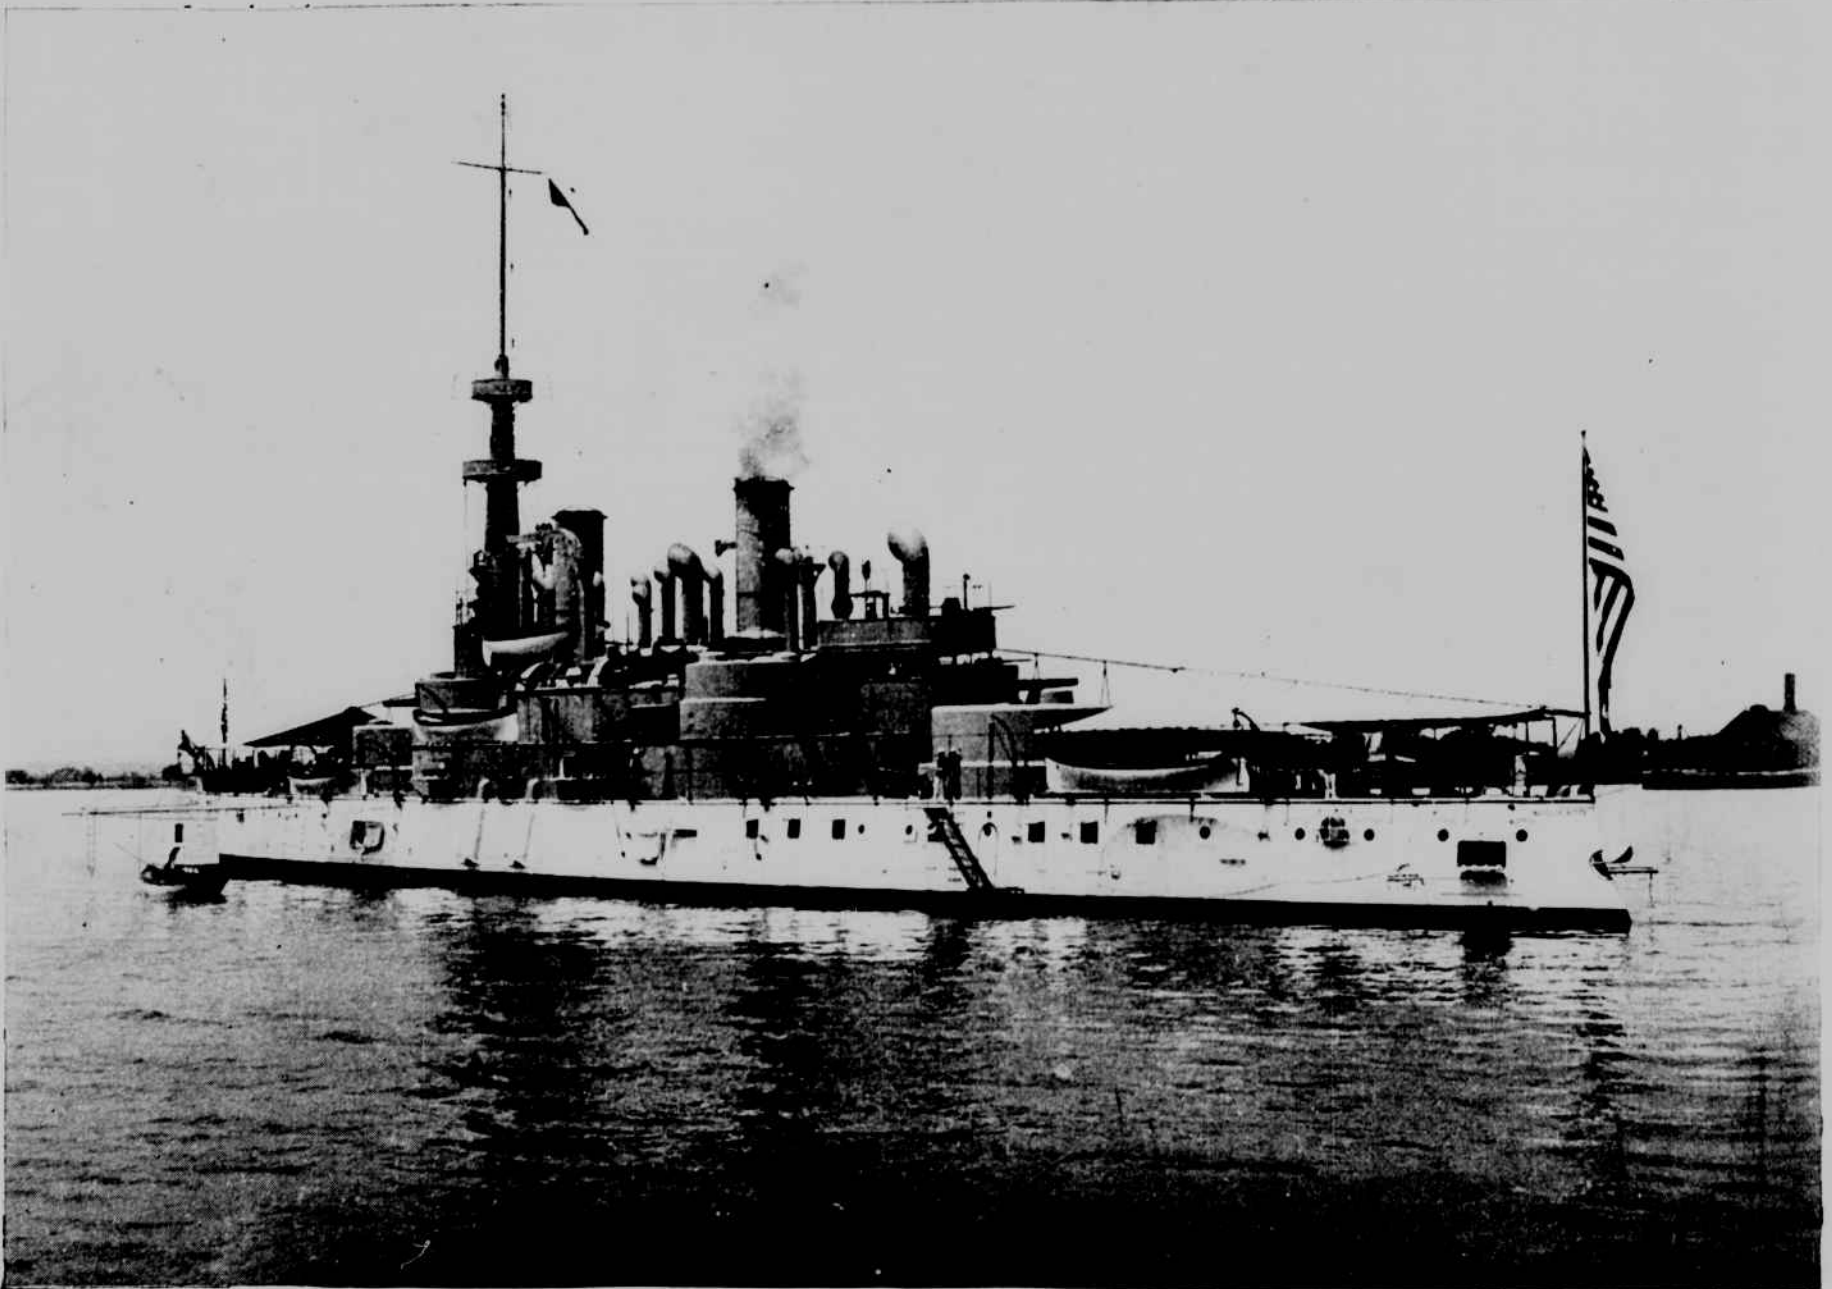

COAST LINE BATTLESHIP INDIANA.  
 10,233 tons; 16 guns in main battery. Captain Henry C. Taylor commanding.

(Copyright, 1893, A. Loewler.)

COAST LINE BATTLESHIP MASSACHUSETTS (STERN VIEW).  
 14,265 tons; 16 guns in main battery. Captain Francis J. Higginson commanding.